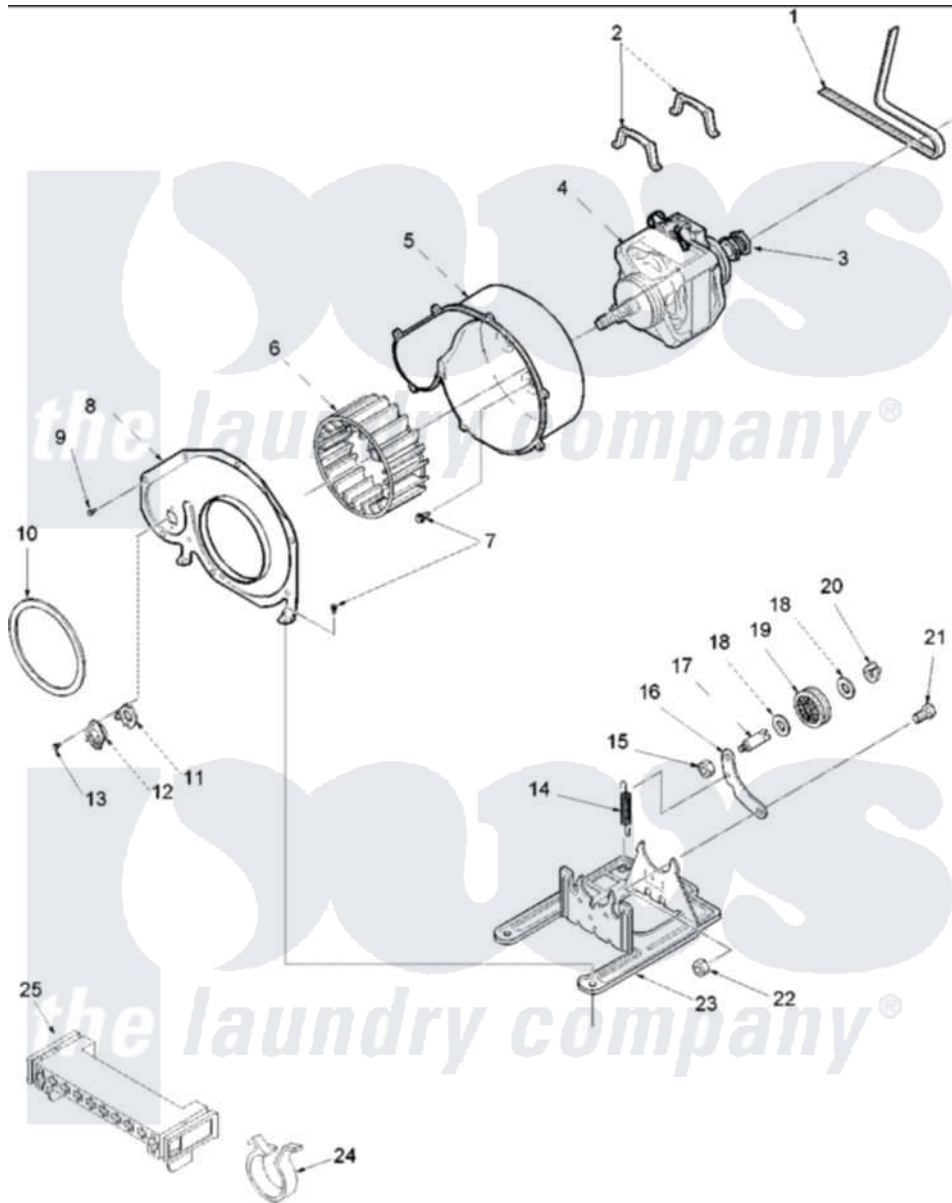

Amana ALE230RCW (BOM: PALE230RCW) 06 - MOTOR AND FAN ASSEMBLY

Amana Residential Amana ALE230RCW (BOM: PALE230RCW) Dryer Parts Parts Diagram 06 - MOTOR AND FAN ASSEMBLY

[Click on the part number to view part](#)

Item	Original Part Number	Replaced By	Status	Part Description
1	40111201			Belt, Cylinder
2	Y58047	660658		Clamp, Motor Mounting 343481 685441
3	40048501	2200376		Motor
4	40099801	2200376		Motor
5	56020			Housing, Blower
6	56000	510139P		Assembly Blower Fan Package
8	500078	511969P		Kit Blower Housing And Cover
10	40090001	37001119		Seal, Blower Housing
11	61623			Thermostat, Heater-BR
12	503979			Thermostat
13	Y33561	489464		Screw
14	56076			Spring, Idler
15	56156	358160		Nut

16	500910	37001144	Assembly- Idler
17	56461		Shaft
18	52549		Washer, 501 ID X3/4 Odx
19	Y54414		Assembly, Wheel And Bearing
20	23748		Ring, Retaining
21	500824		Screw, 1/4-20 Unc Hex
22	52566	27001225	Nut, Jam Mid Lock 1/4-20
23	503613		Mount, Motor
25	500338		Housing-10 Position
NI	37001010		Harness, Wire
"	500269	37001287	Assembly, Idler Lever/Shaft/Pulley