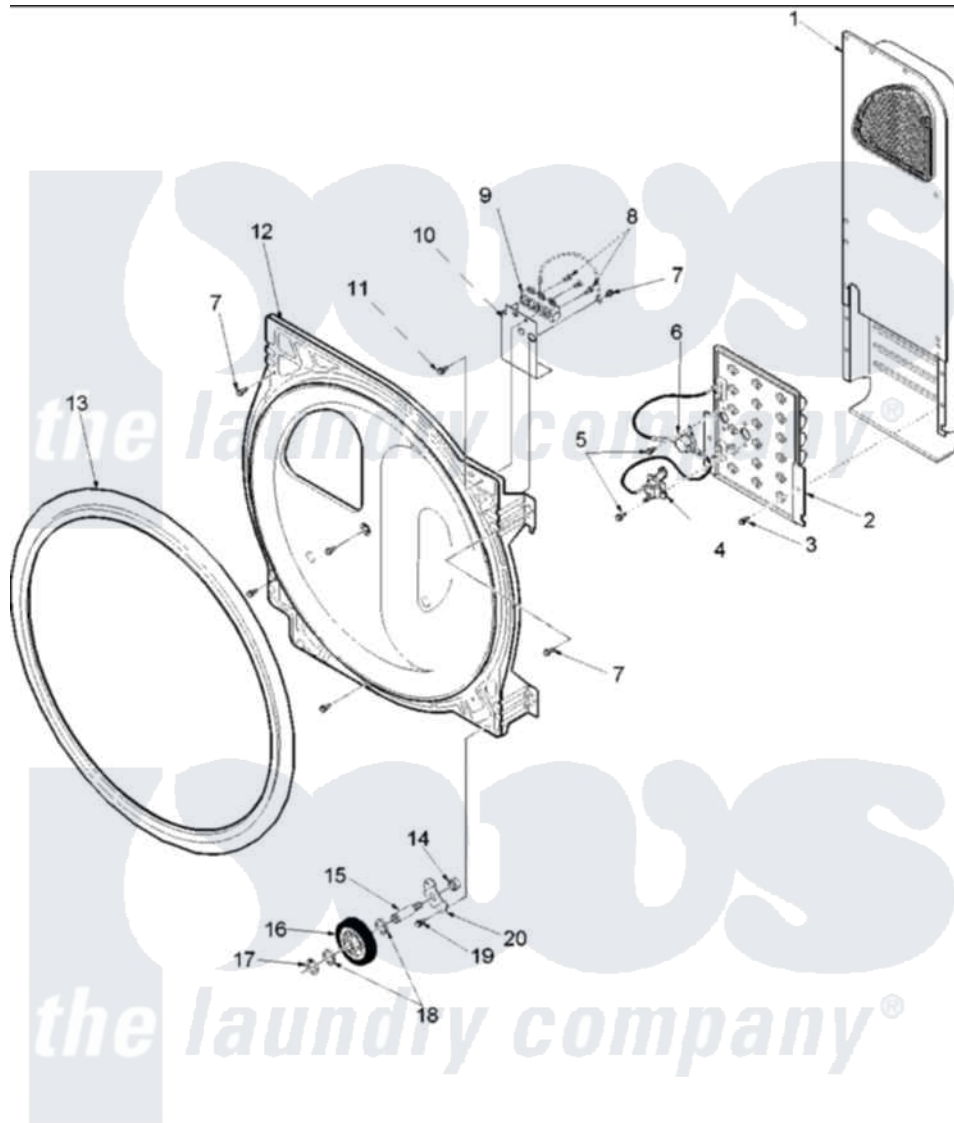

Amana ALE230RCW (BOM: PALE230RCW) 07 - REAR BULKHEAD, ROLLERS & AIR DUCT

Amana Residential Amana ALE230RCW (BOM: PALE230RCW) Dryer Parts Parts Diagram 07 - REAR BULKHEAD, ROLLERS & AIR DUCT

[Click on the part number to view part](#)

Item	Original Part Number	Replaced By	Status	Part Description
1	503605			Assembly, Heater Duct
2	61195	61927		Heater Assembly
3	503688			Screw, 10B-16 X .34 I
4	40113801			Fuse, Thermal
5	23222	3177991		Screw
6	Y62641	W10116735		Thermistor-Fix
7	20530			Screw, 10-24 x 3/8 Hex
8	Y61199	3400094		Screw, 10-32 X 3/8
9	61923			Block, Terminal
10	40111601	Y504185		Shield, Terminal Block
11	501285			Screw, No.12 X 9/16-Pla
12	504801W	502614WP		Bulkhead, Rear
13	501801	37001132		Seal, Cylinder
14	56156	358160		Nut
15	56461			Shaft

16	500214	37001042	Assembly, Cylinder Roller
17	23748		Ring, Retaining
18	Y504082		Washer, Wave
19	503688		Screw, 10B-16 X .34 I
20	500062	40113601	Assembly, Roller Brkt