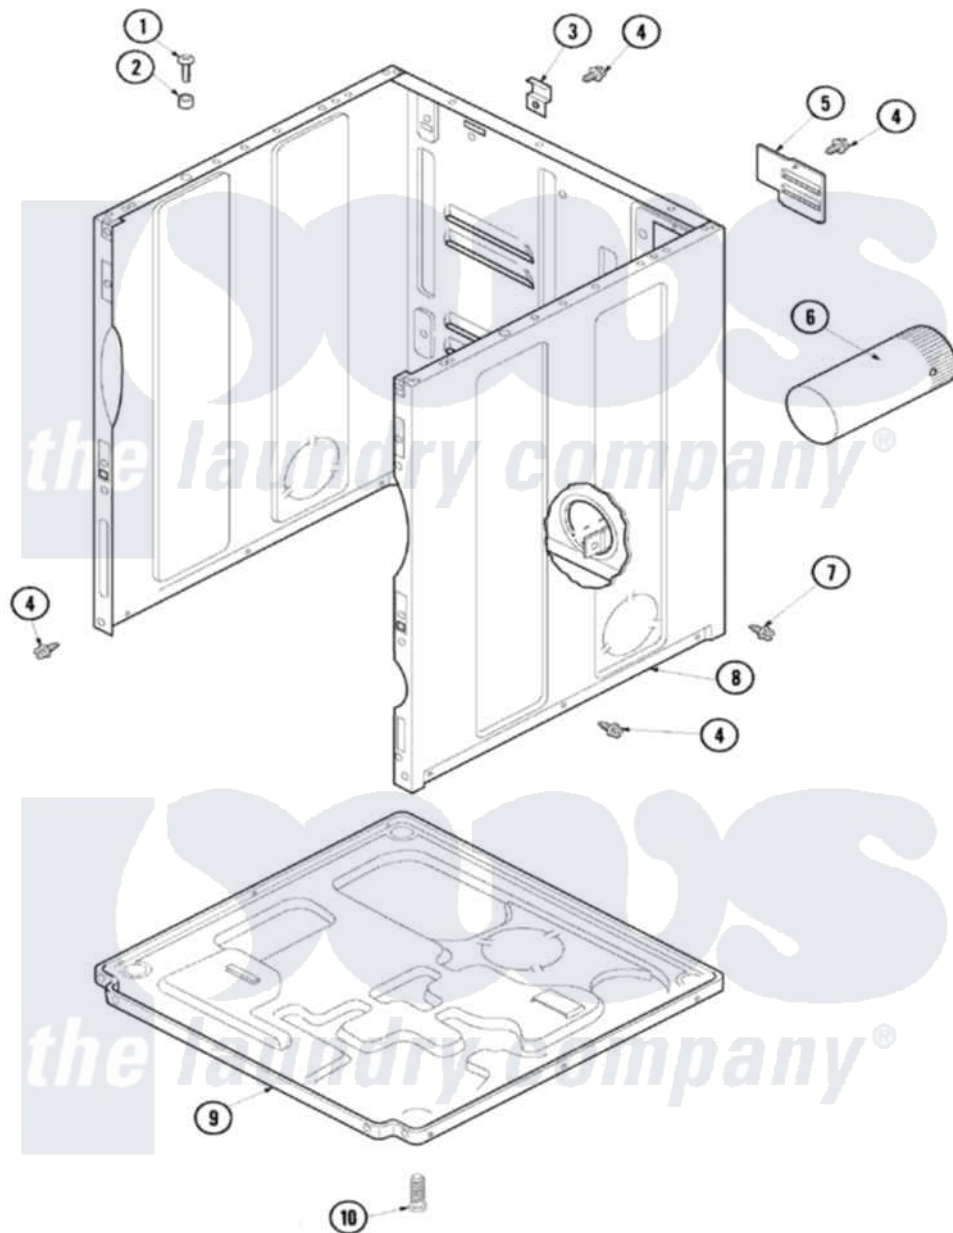

# Amana ALE331RAC 01 - CABINET AND BASE

Amana Residential Amana ALE331RAC Dryer Parts Parts Diagram 01 - CABINET AND BASE  
 Click on the part number to view part

Item	Original Part Number	Replaced By	Status	Part Description
1	32671	<a href="#">Y014874</a>		Screw, Idler Arm And Sleeve
2	<a href="#">505187</a>			Locator, Panel
3	<a href="#">500003</a>			Hinge, Top
4	503661	<a href="#">27001200</a>		Screw
5	<a href="#">503293</a>			Plate, Access Cover
6	<a href="#">505518</a>			Duct, Exhaust
7	<a href="#">503688</a>			Screw, 10B-16 X .34 I
8	<a href="#">40076402CP</a>			Cabinet, Dryer And Washer
9	<a href="#">500070</a>			Base, Dryer
10	<a href="#">Y500101</a>			Leg, Leveling