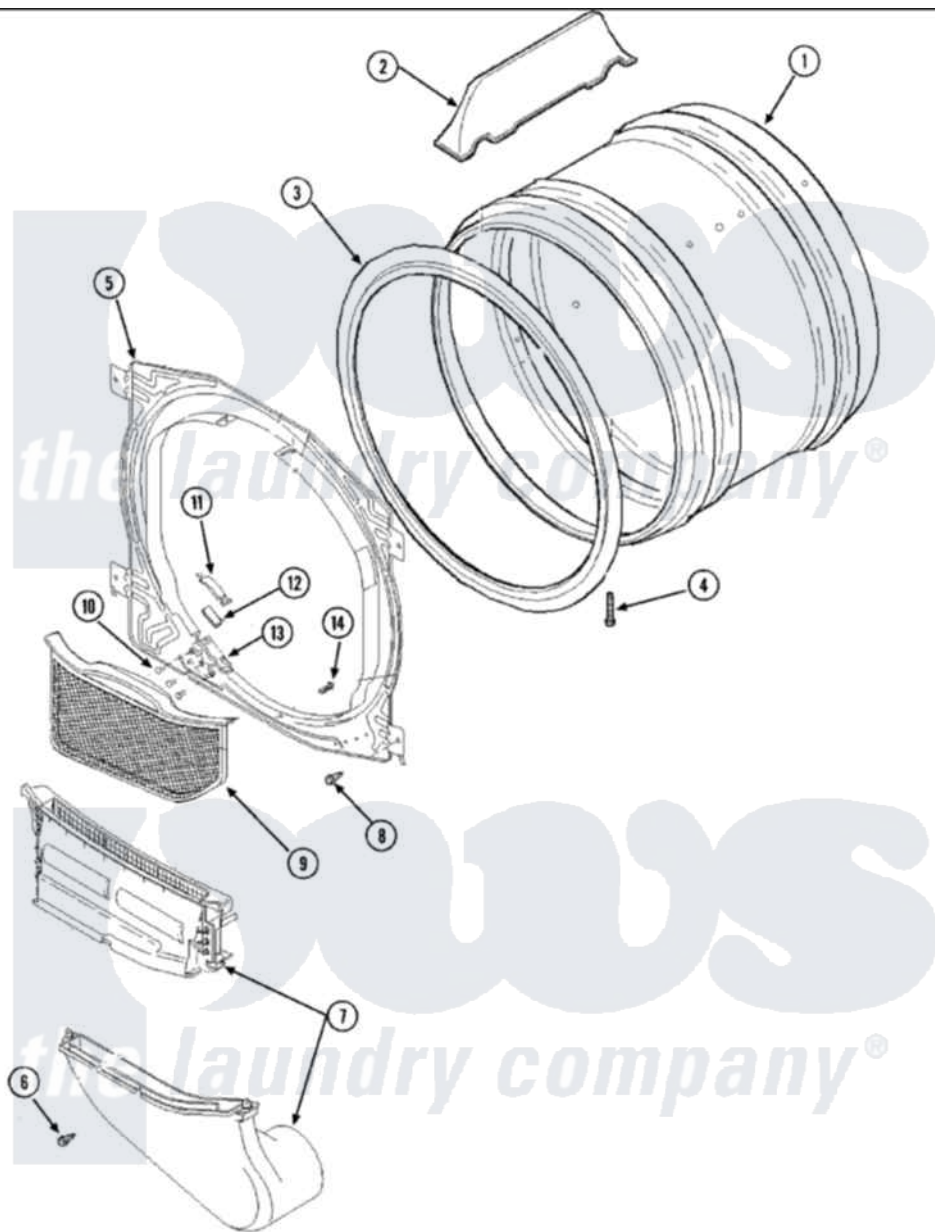

Amana ALE331RAC 04 - FRONT BULKHEAD, AIR DUCT & CYLINDER

Amana [Residential Amana ALE331RAC Dryer Parts](#) Parts Diagram 04 - FRONT BULKHEAD, AIR DUCT & CYLINDER

[Click on the part number to view part](#)

Item	Original Part Number	Replaced By	Status	Part Description
1	504467WP			Cylinder Assembly
2	503703	12002559		Baffle Kit
3	501801	37001132		Seal, Cylinder
4	Y62588			Screw, 10BT-12 X 1 Tap
5	503756W			Assembly, Blkhd Front CO
6	501285			Screw, No.12 X 9/16-Pla
7	Y504806	37001141		Air Duct Assembly
8	503688			Screw, 10B-16 X .34 I
9	40124401	37001142		Filter, Lint
10	37001031	3370225		Screw
11	40116501	37001298		Glide- Dry
12	500092	510189		Pad Felt
13	37001036			Bracket, Cylinder Glide
14	500226			Screw, 8b-16 x 5/8 Tap