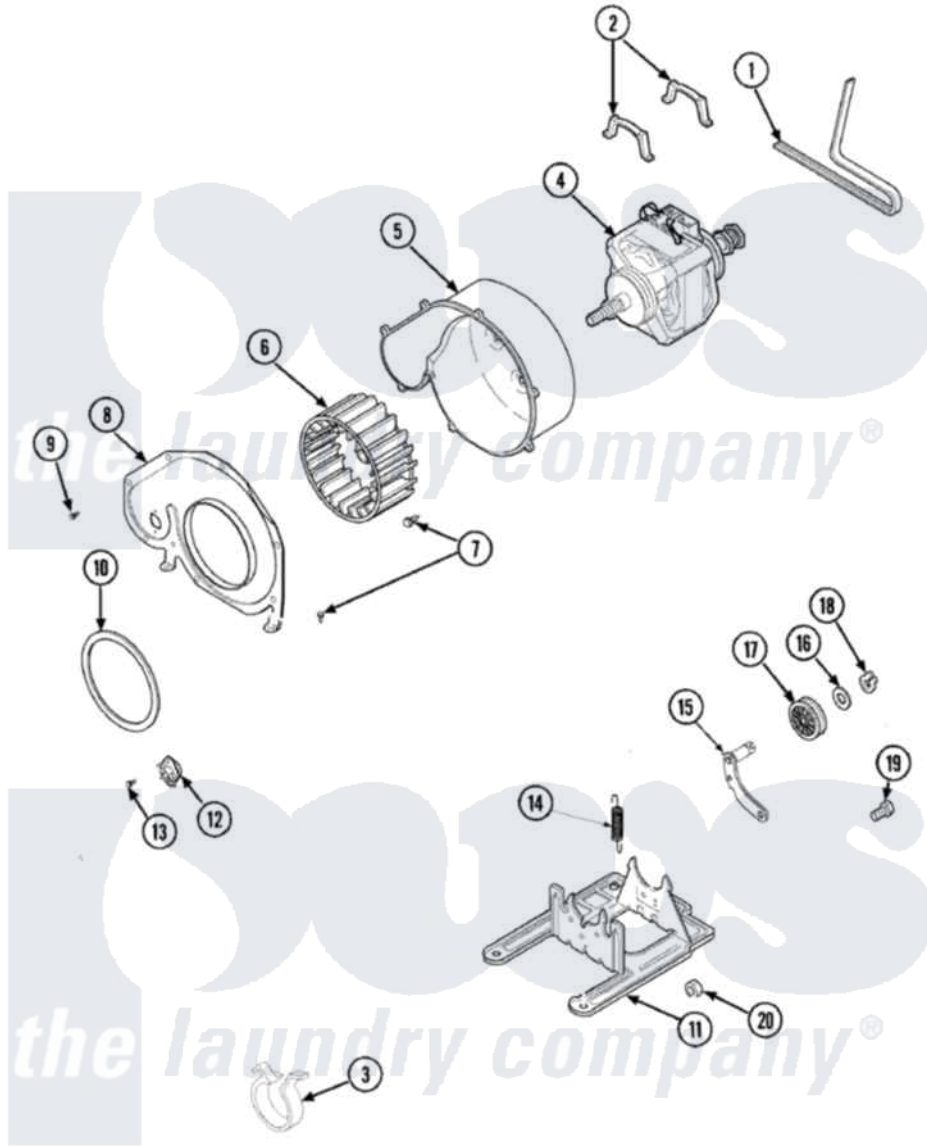

Amana ALE331RAC 05 - MOTOR & FAN

Amana Residential Amana ALE331RAC Dryer Parts Parts Diagram 05 - MOTOR & FAN
 Click on the part number to view part

Item	Original Part Number	Replaced By	Status	Part Description
1	40111201			Belt, Cylinder
2	Y58047	660658		Clamp, Motor Mounting 343481 685441
3	504034			Clip, Wire
4	40099801	2200376		Motor
"	2200376			Motor
5	56020			Housing, Blower
6	56000	510139P		Assembly Blower Fan Package
7	503661	27001200		Screw
8	500078	511969P		Kit Blower Housing And Cover
9	31260			Screw, No.8 X 3/8 Ind H
10	40090001	37001119		Seal, Blower Housing
NI	61623			Thermostat, Heater-BR
12	503979			Thermostat
13	M0211217	489464		Screw
14	56076			Spring, Idler

15	40113501	37001144	Assembly- Idler
16	52549		Washer, 501 ID X3/4 Odx
17	Y54414		Assembly, Wheel And Bearing
18	23748		Ring, Retaining
19	500824		Screw, 1/4-20 Unc Hex
20	52566	27001225	Nut, Jam Mid Lock 1/4-20
21	503613		Mount, Motor