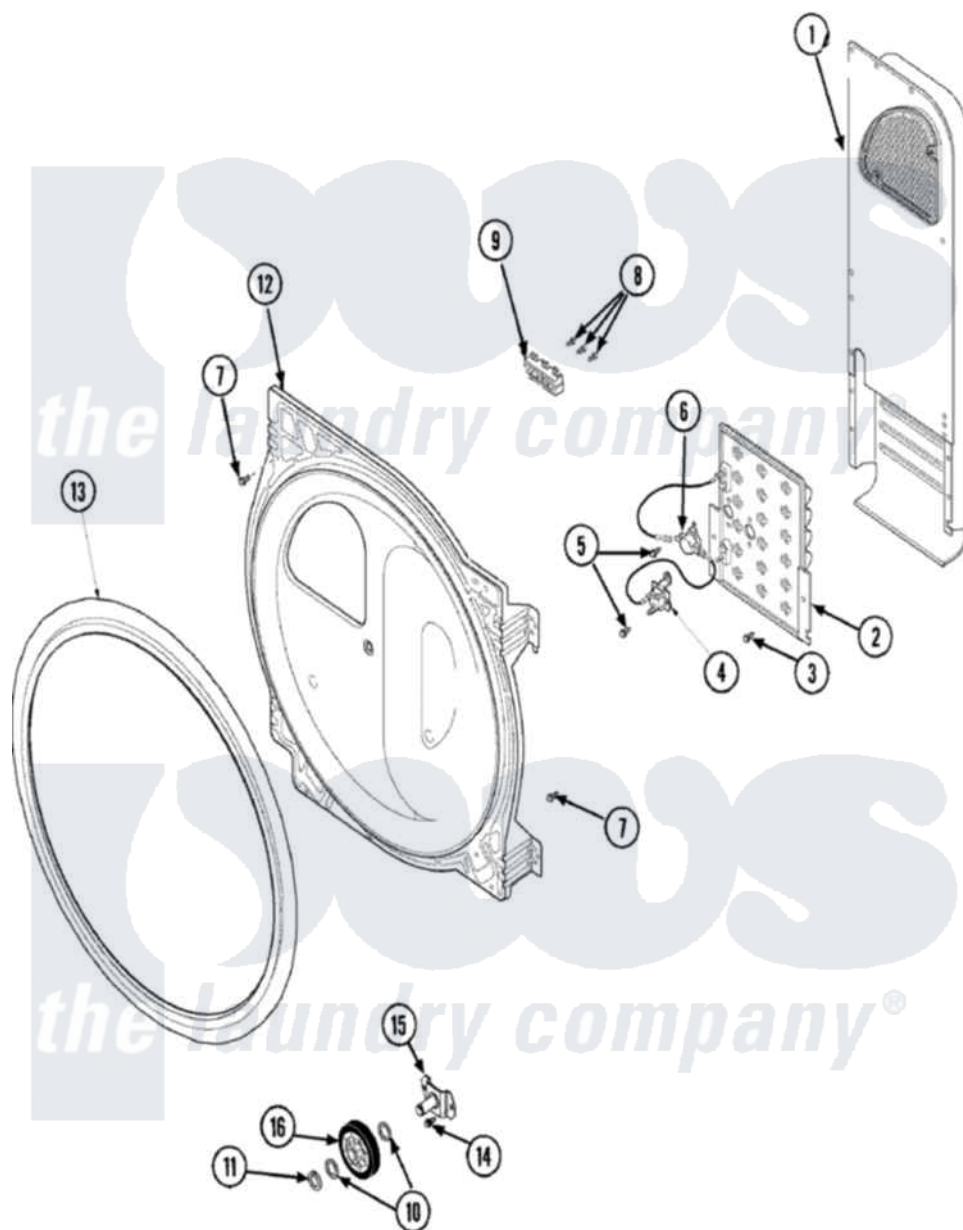

# Amana ALE331RAC 06 - REAR BULKHEAD, AIR DUCT, HEATER & ROLLER

Amana Residential Amana ALE331RAC Dryer Parts Parts Diagram 06 - REAR BULKHEAD, AIR DUCT, HEATER & ROLLER

[Click on the part number to view part](#)

Item	Original Part Number	Replaced By	Status	Part Description
1	<a href="#">503605</a>			Assembly, Heater Duct
2	<a href="#">Y503978</a>			Assembly, Heater Kit
3	<a href="#">503688</a>			Screw, 10B-16 X .34 I
4	<a href="#">40113801</a>			Fuse, Thermal
5	23222	<a href="#">3177991</a>		Screw
6	Y62641	<a href="#">W10116735</a>		Thermistor-Fix
7	<a href="#">20530</a>			Screw, 10-24 x 3/8 Hex
8	Y61199	<a href="#">3400094</a>		Screw, 10-32 X 3/8
9	<a href="#">61923</a>			Block, Terminal
10	<a href="#">52549</a>			Washer, 501 ID X3/4 Odx
11	<a href="#">23748</a>			Ring, Retaining
12	<a href="#">502614WP</a>			Bulkhead, Rear
13	501801	<a href="#">37001132</a>		Seal, Cylinder
14	<a href="#">503688</a>			Screw, 10B-16 X .34 I
15	500062	<a href="#">40113601</a>		Assembly, Roller Brkt