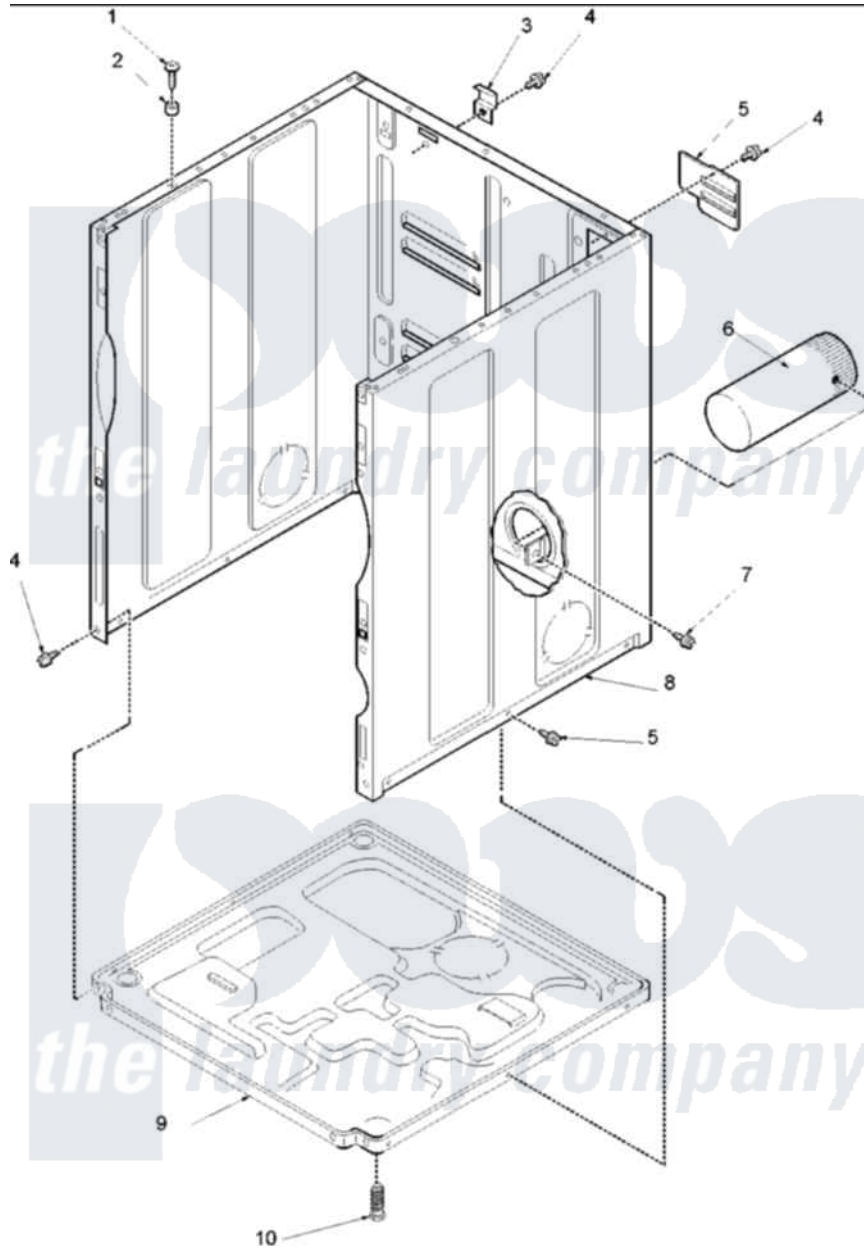

Amana ALE331RAC (BOM: PALE331RAC) 01 - CABINET AND BASE

Amana Residential Amana ALE331RAC (BOM: PALE331RAC) Dryer Parts Parts Diagram 01 - CABINET AND BASE
 Click on the part number to view part

Item	Original Part Number	Replaced By	Status	Part Description
2	505187			Locator, Panel
3	500003			Hinge, Top
5	500114	510903		Plate Access Panel
6	505518			Duct, Exhaust
8	40076402C	40076402CP		Cabinet, Dryer And Washer
9	500070			Base, Dryer
10	Y500101			Leg, Leveling