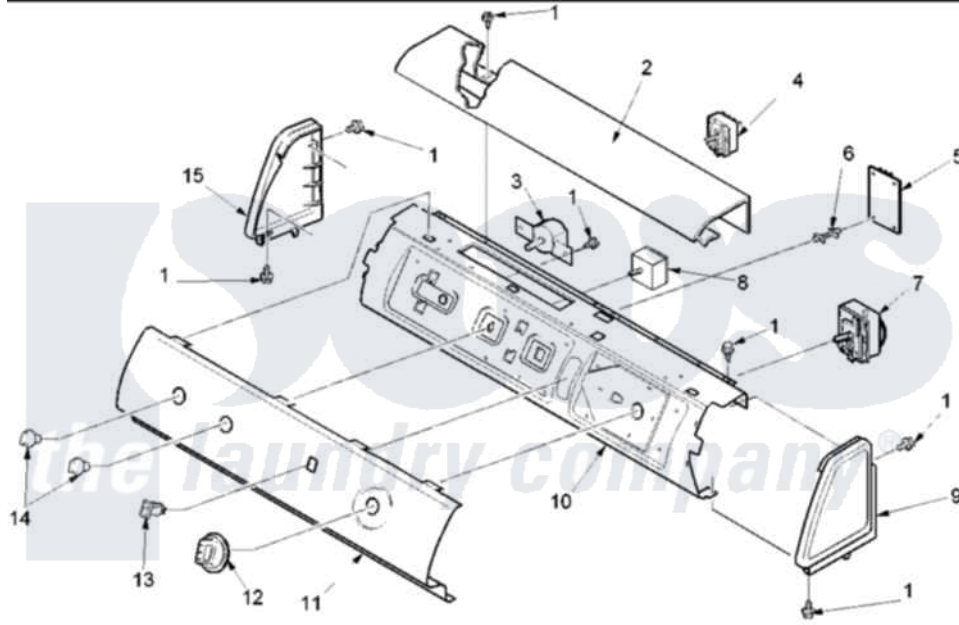

Amana ALE331RAC (BOM: PALE331RAC) 02 - CONTROL PANEL

Amana [Residential Amana ALE331RAC \(BOM: PALE331RAC\) Dryer Parts](#) Parts Diagram 02 - CONTROL PANEL
 Click on the part number to view part

Item	Original Part Number	Replaced By	Status	Part Description
2	503674C			Cover, Top
3	40084101			Switch, Fab Sel-3 Position
7	40112601	R0000409		Timer
8	40070501			Buzzer, Adjustable
9	40012701C		Not Available	ENDCAP (RT-BSQ)
"	501086	90767		Screw, 8A X 3/8 HeX Washer Head Tapping
10	40039610			Panel, Support
11	40091901C			Panel, Graphic
12	40013601C			Assembly, Timer Knob
14	40013402C			Knob, Selector
15	40012702C		Not Available	ENDCAP (LT-BSQ)
"	501086	90767		Screw, 8A X 3/8 HeX Washer Head Tapping