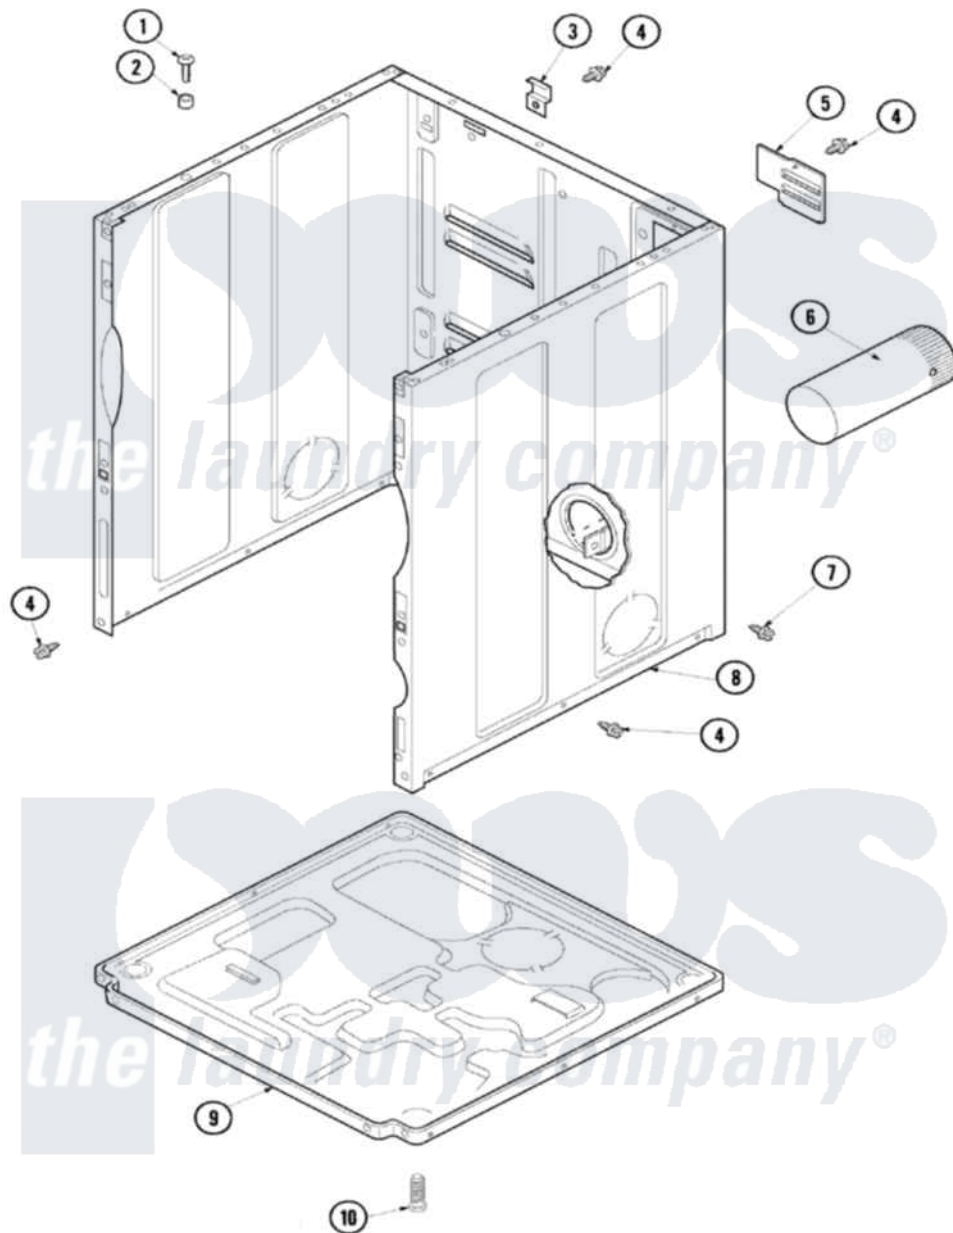

# Amana ALE331RAW 01 - CABINET AND BASE

Amana Residential Amana ALE331RAW Dryer Parts Parts Diagram 01 - CABINET AND BASE  
 Click on the part number to view part

Item	Original Part Number	Replaced By	Status	Part Description
1	32671	<a href="#">Y014874</a>		Screw, Idler Arm And Sleeve
2	<a href="#">505187</a>			Locator, Panel
3	<a href="#">500003</a>			Hinge, Top
4	503661	<a href="#">27001200</a>		Screw
5	<a href="#">503293</a>			Plate, Access Cover
6	<a href="#">505518</a>			Duct, Exhaust
7	<a href="#">503688</a>			Screw, 10B-16 X .34 I
8	40076402WP	<a href="#">37001284</a>		Cabinet As Pack
9	<a href="#">500070</a>			Base, Dryer
10	<a href="#">Y500101</a>			Leg, Leveling