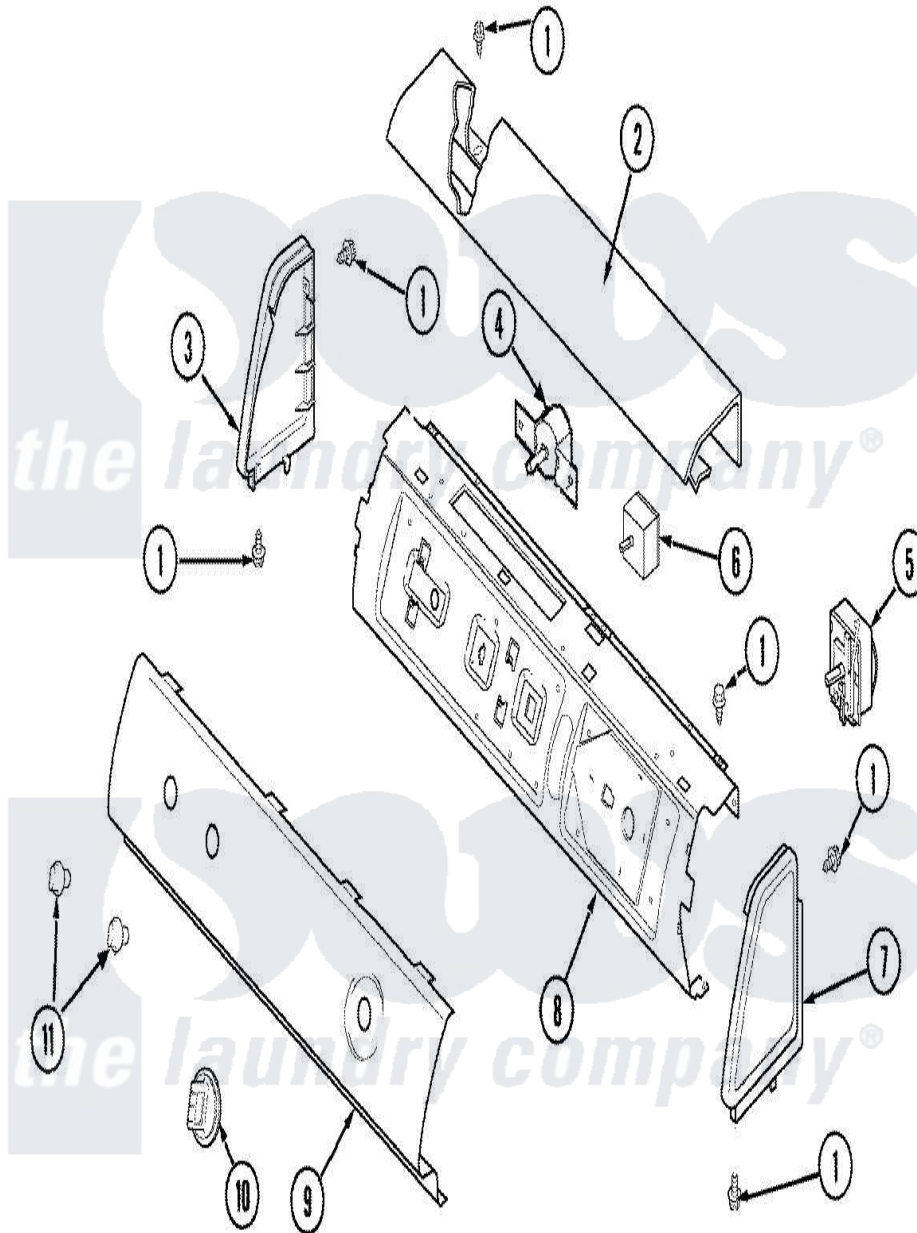

Amana ALE331RAW 02 - CONTROL PANEL

Amana Residential Amana ALE331RAW Dryer Parts Parts Diagram 02 - CONTROL PANEL
 Click on the part number to view part

Item	Original Part Number	Replaced By	Status	Part Description
1	501086	90767		Screw, 8A X 3/8 HeX Washer Head Tapping
2	503674W			Cover, Top
3	40012702W			Endcap
4	40084101			Switch, Fab Sel-3 Position
5	37001020			Timer
"	40112601	R0000409		Timer
6	40070501			Buzzer, Adjustable
7	40012701W		Not Available	ENDCAP (RT-WHT)
8	40039610			Panel, Support
9	40072001W			Panel, Graphic
10	40013601W	37001064		Knob- Time
11	40013402W	37001065		Knob- Sele
NI	37001010			Harness, Wire