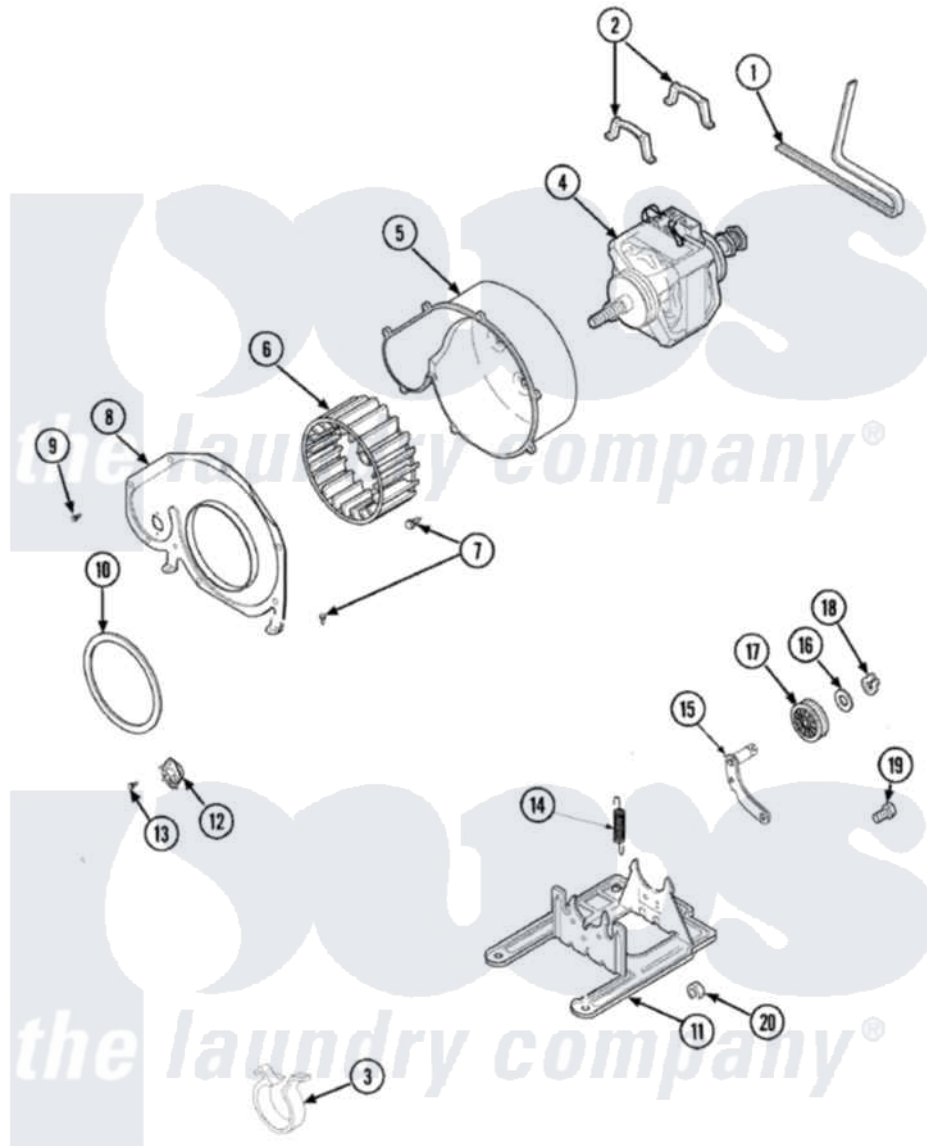

Amana ALE331RAW 05 - MOTOR & FAN

Amana [Residential Amana ALE331RAW Dryer Parts](#) Parts Diagram 05 - MOTOR & FAN
 Click on the part number to view part

Item	Original Part Number	Replaced By	Status	Part Description
1	40111201			Belt, Cylinder
2	Y58047	660658		Clamp, Motor Mounting 343481 685441
3	504034			Clip, Wire
4	40099801	2200376		Motor
"	2200376			Motor
5	56020			Housing, Blower
6	56000	510139P		Assembly Blower Fan Package
7	503661	27001200		Screw
8	500078	511969P		Kit Blower Housing And Cover
9	31260			Screw, No.8 X 3/8 Ind H
10	40090001	37001119		Seal, Blower Housing
NI	61623			Thermostat, Heater-BR
12	503979			Thermostat
13	M0211217	489464		Screw
14	56076			Spring, Idler

15	40113501	37001144	Assembly- Idler
16	52549		Washer, 501 ID X3/4 Odx
17	Y54414		Assembly, Wheel And Bearing
18	23748		Ring, Retaining
19	500824		Screw, 1/4-20 Unc Hex
20	52566	27001225	Nut, Jam Mid Lock 1/4-20
21	503613		Mount, Motor