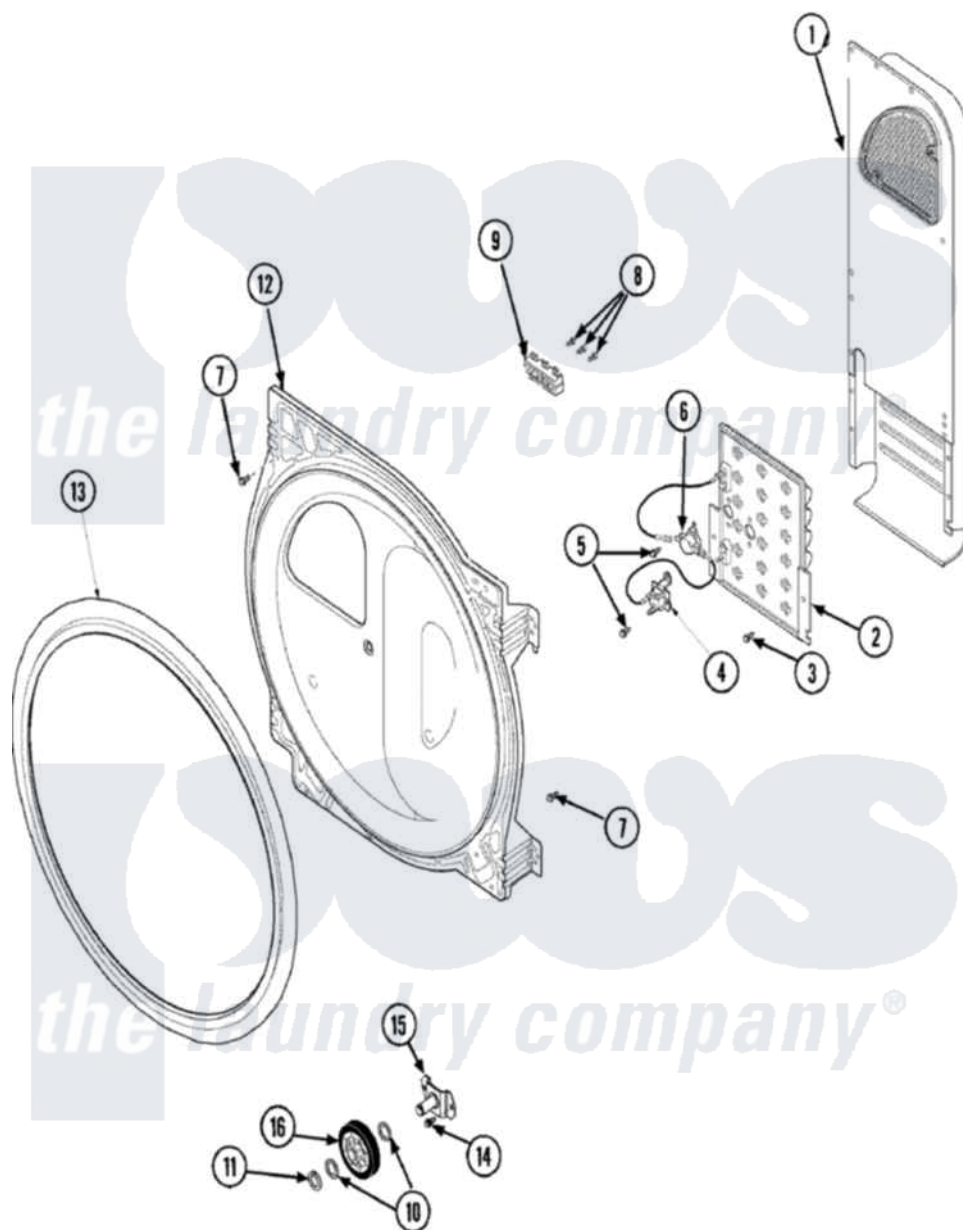

Amana ALE331RAW 06 - REAR BULKHEAD, AIR DUCT, HEATER & ROLLER

Amana Residential Amana ALE331RAW Dryer Parts Parts Diagram 06 - REAR BULKHEAD, AIR DUCT, HEATER & ROLLER

Click on the part number to view part

Item	Original Part Number	Replaced By	Status	Part Description
1	503605			Assembly, Heater Duct
2	Y503978			Assembly, Heater Kit
3	503688			Screw, 10B-16 X .34 I
4	40113801			Fuse, Thermal
5	23222	3177991		Screw
6	Y62641	W10116735		Thermistor-Fix
7	20530			Screw, 10-24 x 3/8 Hex
8	Y61199	3400094		Screw, 10-32 X 3/8
9	61923			Block, Terminal
10	52549			Washer, 501 ID X3/4 Odx
11	23748			Ring, Retaining
12	502614WP			Bulkhead, Rear
13	501801	37001132		Seal, Cylinder
14	503688			Screw, 10B-16 X .34 I
15	500062	40113601		Assembly, Roller Brkt