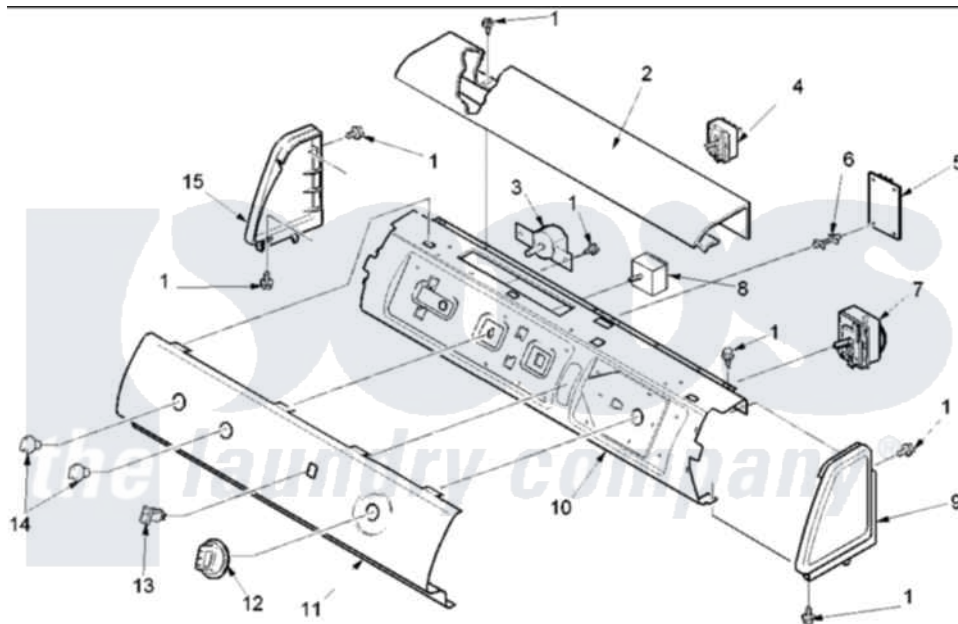

Amana ALE331RAW (BOM: PALE331RAW) 02 - CONTROL PANEL

Amana [Residential Amana ALE331RAW \(BOM: PALE331RAW\) Dryer Parts](#) Parts Diagram 02 - CONTROL PANEL
 Click on the part number to view part

Item	Original Part Number	Replaced By	Status	Part Description
2	503674W			Cover, Top
3	40084101			Switch, Fab Sel-3 Position
7	40112601	R0000409		Timer
8	40070501			Buzzer, Adjustable
9	40012701W		Not Available	ENDCAP (RT-WHT)
"	501086	90767		Screw, 8A X 3/8 HeX Washer Head Tapping
10	40039610			Panel, Support
11	40072001W			Panel, Graphic
12	40013601W	37001064		Knob- Time
14	40013402W	37001065		Knob- Sele
15	40012702W			Endcap
"	501086	90767		Screw, 8A X 3/8 HeX Washer Head Tapping