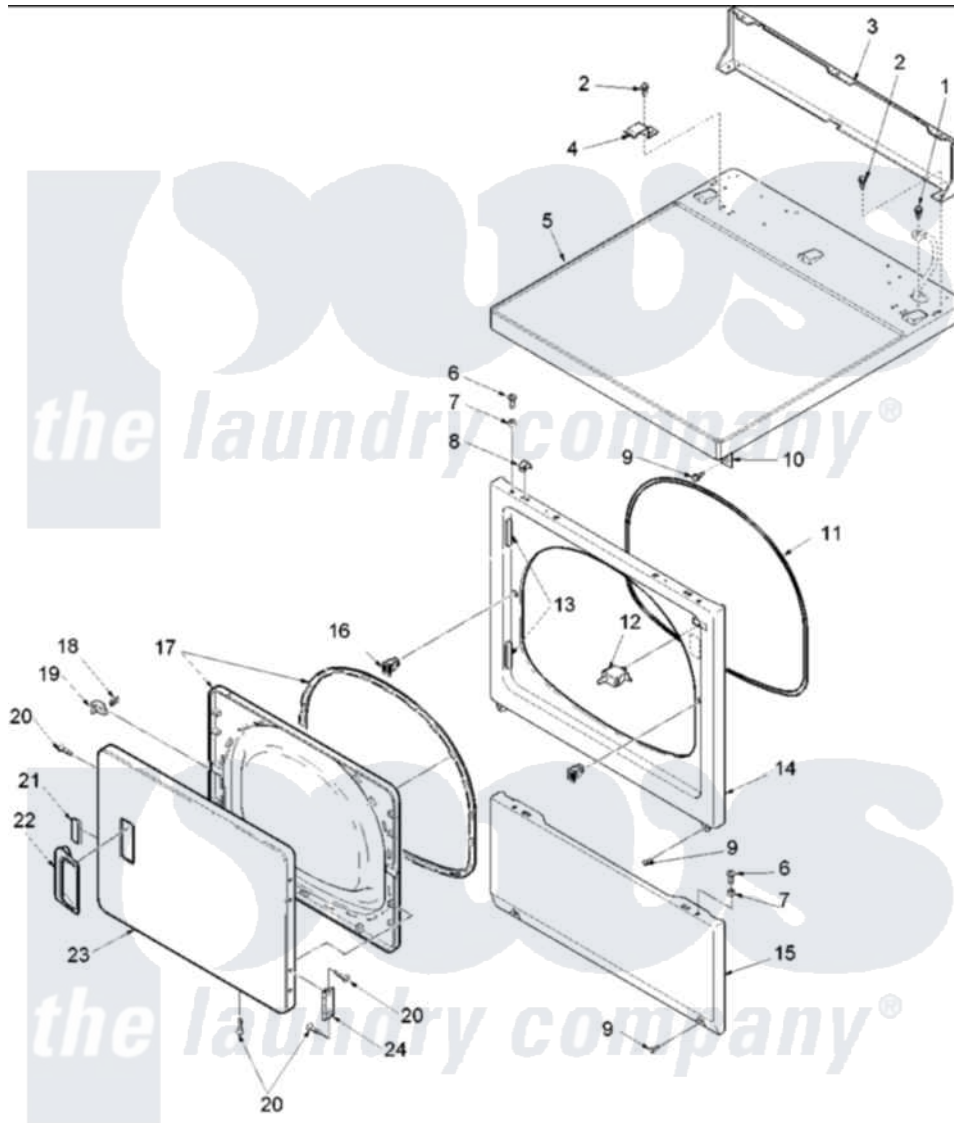

Amana ALE331RAW (BOM: PALE331RAW) 03 - DOOR AND FRONT, ACCESS, AND TOP PANEL

Amana Residential Amana ALE331RAW (BOM: PALE331RAW) Dryer Parts Parts Diagram 03 - DOOR AND FRONT, ACCESS, AND TOP PANEL
 Click on the part number to view part

Item	Original Part Number	Replaced By	Status	Part Description
3	500343		Not Available	PANEL,BACK(HOME HOOD)
4	Y503876			Clip, Hold Down
5	40070201W	37001027		Panel, Top
8	56080	22001650		Fastener, Spring
10	500084	40130801		Bracket, Top Mount
11	504005	511056		Seal Front Panel
12	Y504570	W10169313		Switch-Dor
13	503126			Plug, Hinge Hole
14	503639W	503656WP		Panel, Front
15	40045302W	40045301WP		Panel, Access
16	54660	LA-1003		Door Catch Kit
17	503643W	37001028		Seal And Liner, Assembly
18	500039	510181		Strike Doormetal
19	500223	40116201		Bracket, Door Strike
21	505328			Wedge, Door Handle