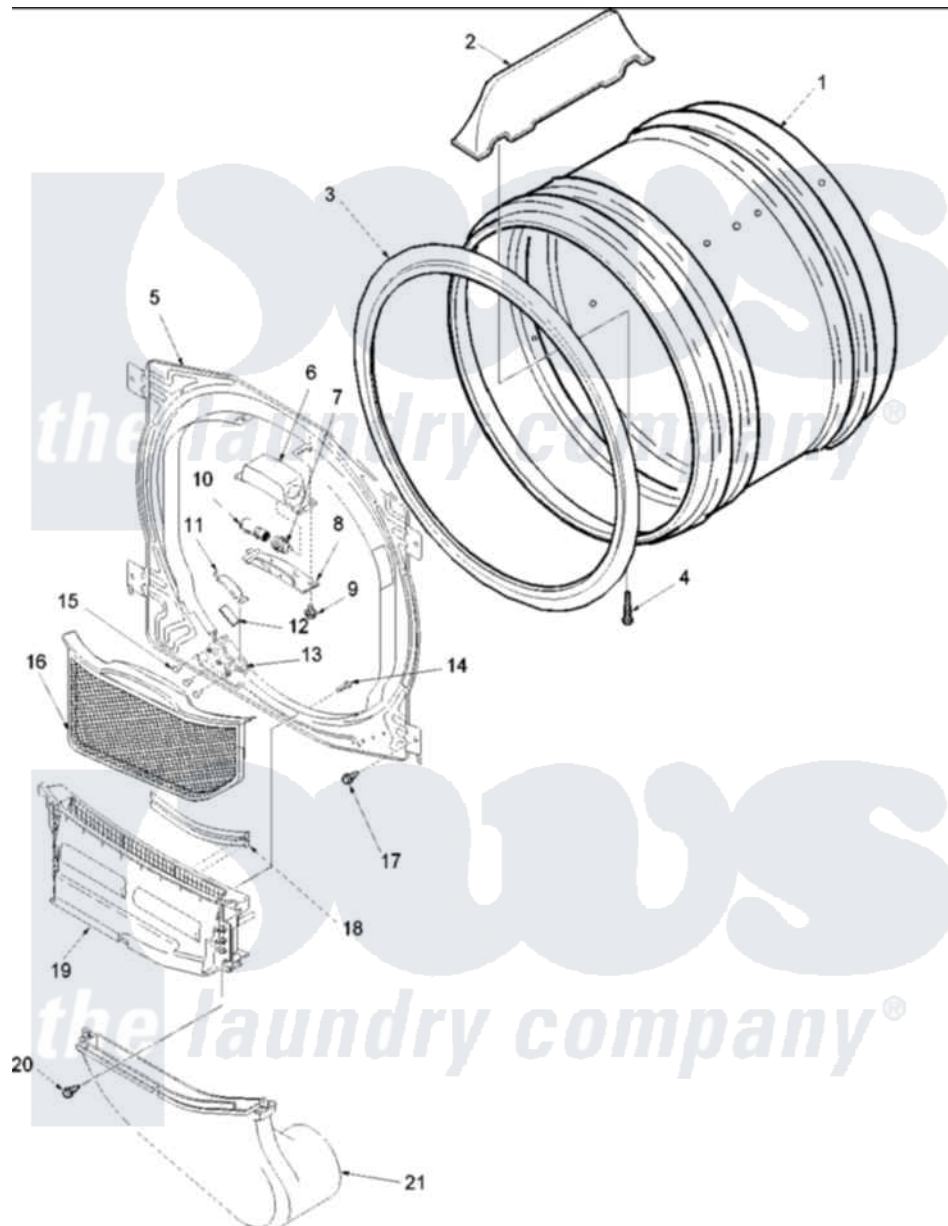

Amana ALE331RAW (BOM: PALE331RAW) 04 - FRONT BULKHEAD, AIR DUCT & CYLINDER

Amana Residential Amana ALE331RAW (BOM: PALE331RAW) Dryer Parts Parts Diagram 04 - FRONT BULKHEAD, AIR DUCT & CYLINDER
 Click on the part number to view part

Item	Original Part Number	Replaced By	Status	Part Description
1	503657W	504467WP		Cylinder Assembly
2	503703	12002559		Baffle Kit
3	501801	37001132		Seal, Cylinder
4	Y62588			Screw, 10BT-12 X 1 Tap
5	505059WP	503756W		Assembly, Blkhd Front CO
11	Y501676	37001298		Glide- Dry
12	500092	510189		Pad Felt
13	37001036			Bracket, Cylinder Glide
15	37001031	3370225		Screw
16	Y503627	37001142		Filter, Lint
19	505528	37001141		Air Duct Assembly
21	Y503626	37001141		Air Duct Assembly