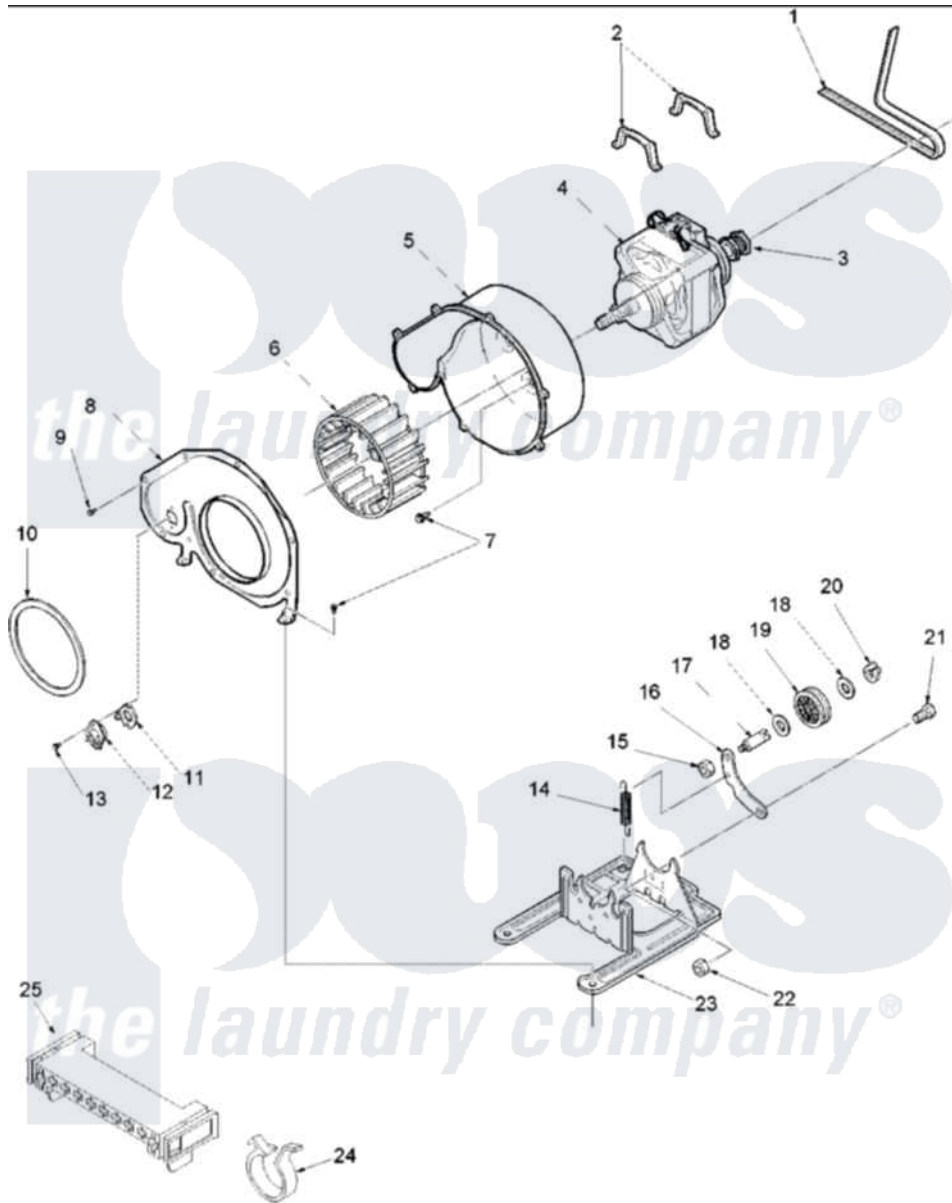

Amana ALE331RAW (BOM: PALE331RAW) 06 - MOTOR AND FAN ASSEMBLY

Amana Residential Amana ALE331RAW (BOM: PALE331RAW) Dryer Parts Parts Diagram 06 - MOTOR AND FAN ASSEMBLY

[Click on the part number to view part](#)

| Item | Original Part Number | Replaced By | Status | Part Description |
|------|--------------------------|--------------------------|--------|--|
| 1 | 40111201 | | | Belt, Cylinder |
| 2 | Y58047 | 660658 | | Clamp, Motor Mounting 343481 685441 |
| 3 | 40048501 | 2200376 | | Motor |
| 4 | 40099801 | 2200376 | | Motor |
| 5 | 56020 | | | Housing, Blower |
| 6 | 56000 | 510139P | | Assembly Blower Fan Package |
| 8 | 500078 | 511969P | | Kit Blower Housing And Cover |
| 10 | 40090001 | 37001119 | | Seal, Blower Housing |
| 11 | 61623 | | | Thermostat, Heater-BR |
| 12 | 503979 | | | Thermostat |
| 13 | Y33561 | 489464 | | Screw |
| 14 | 56076 | | | Spring, Idler |
| 15 | 56156 | 358160 | | Nut |

| | | | |
|----|------------------------|--------------------------|---------------------------------------|
| 16 | 500910 | 37001144 | Assembly- Idler |
| 17 | 56461 | | Shaft |
| 18 | 52549 | | Washer, 501 ID X3/4 Odx |
| 19 | Y54414 | | Assembly, Wheel And Bearing |
| 20 | 23748 | | Ring, Retaining |
| 21 | 500824 | | Screw, 1/4-20 Unc Hex |
| 22 | 52566 | 27001225 | Nut, Jam Mid Lock 1/4-20 |
| 23 | 503613 | | Mount, Motor |
| 25 | 500338 | | Housing-10 Position |
| NI | 500269 | 37001287 | Assembly, Idler Lever/Shaft/Pulley |