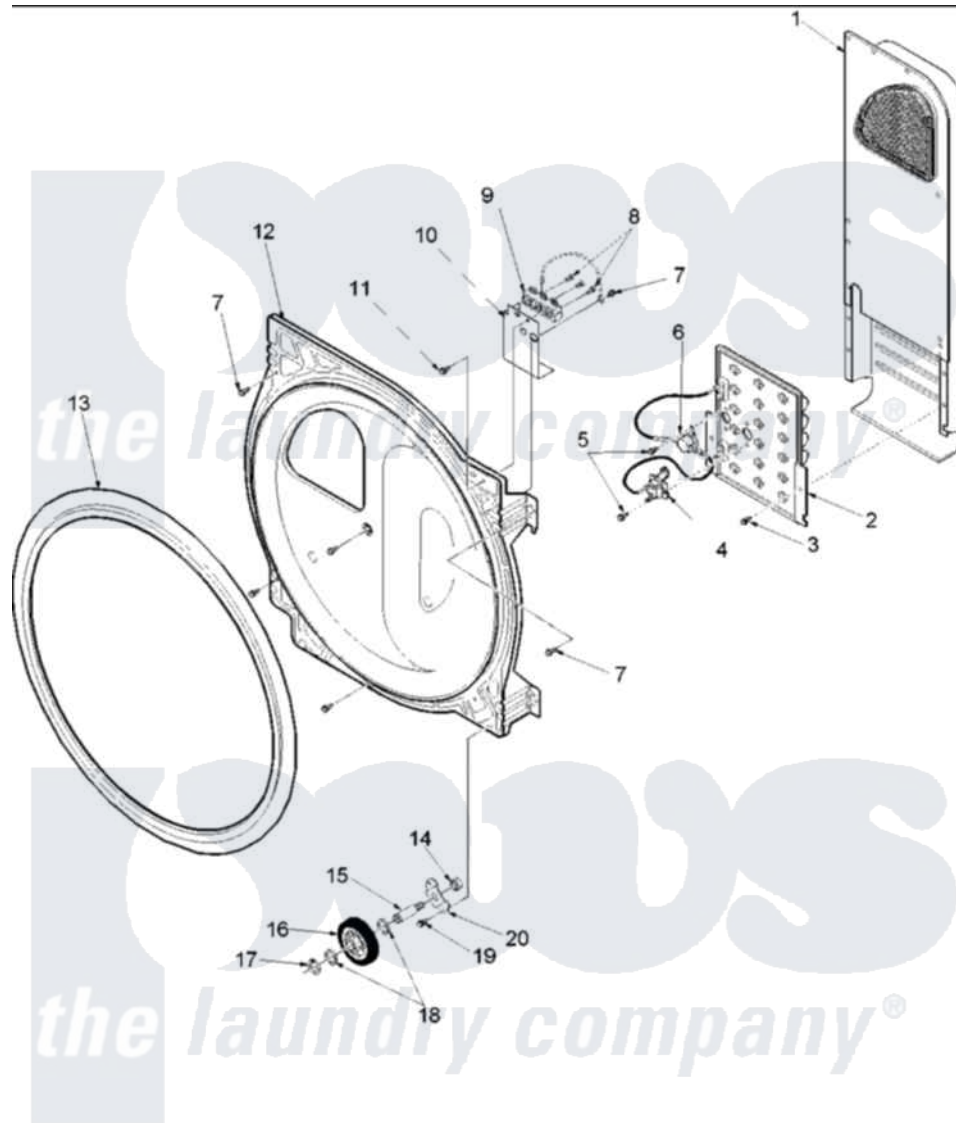

# Amana ALE331RAW (BOM: PALE331RAW) 07 - REAR BULKHEAD, ROLLERS & AIR DUCT

Amana Residential Amana ALE331RAW (BOM: PALE331RAW) Dryer Parts Parts Diagram 07 - REAR BULKHEAD, ROLLERS & AIR DUCT

[Click on the part number to view part](#)

Item	Original Part Number	Replaced By	Status	Part Description
1	<a href="#">503605</a>			Assembly, Heater Duct
2	<a href="#">Y503978</a>			Assembly, Heater Kit
3	<a href="#">503688</a>			Screw, 10B-16 X .34 I
4	<a href="#">40113801</a>			Fuse, Thermal
5	23222	<a href="#">3177991</a>		Screw
6	Y62641	<a href="#">W10116735</a>		Thermistor-Fix
7	<a href="#">20530</a>			Screw, 10-24 x 3/8 Hex
8	Y61199	<a href="#">3400094</a>		Screw, 10-32 X 3/8
9	<a href="#">61923</a>			Block, Terminal
10	40111601	<a href="#">Y504185</a>		Shield, Terminal Block
11	<a href="#">501285</a>			Screw, No.12 X 9/16-Pla
12	504801W	<a href="#">502614WP</a>		Bulkhead, Rear
13	501801	<a href="#">37001132</a>		Seal, Cylinder
14	56156	<a href="#">358160</a>		Nut
15	<a href="#">56461</a>			Shaft

16	500214	<a href="#">37001042</a>	Assembly, Cylinder Roller
17	<a href="#">23748</a>		Ring, Retaining
18	<a href="#">Y504082</a>		Washer, Wave
19	<a href="#">503688</a>		Screw, 10B-16 X .34 I
20	500062	<a href="#">40113601</a>	Assembly, Roller Brkt