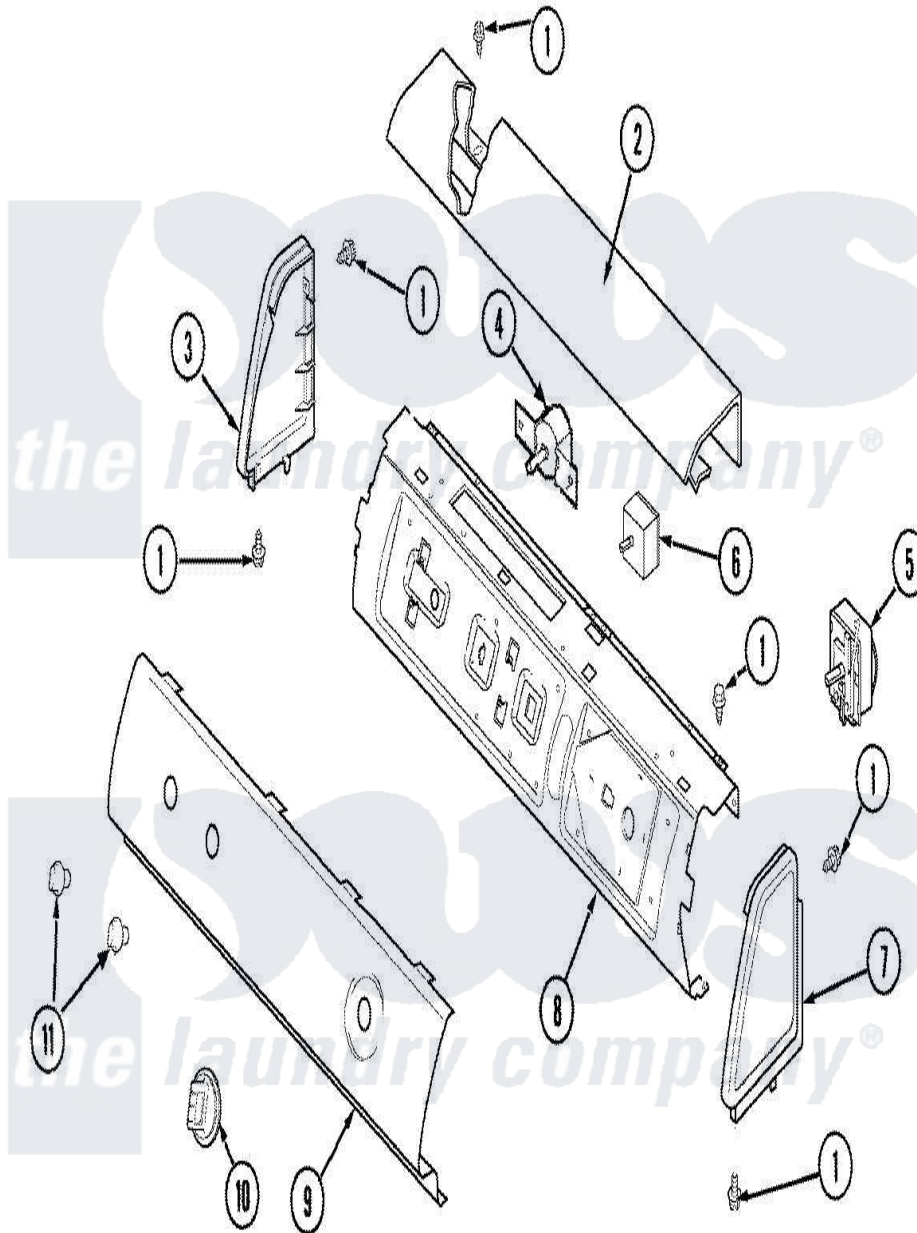

# Amana ALE331RCW 02 - CONTROL PANEL

Amana Residential Amana ALE331RCW Dryer Parts Parts Diagram 02 - CONTROL PANEL  
 Click on the part number to view part

Item	Original Part Number	Replaced By	Status	Part Description
1	501086	<a href="#">90767</a>		Screw, 8A X 3/8 HeX Washer Head Tapping
2	<a href="#">503674W</a>			Cover, Top
3	<a href="#">40012702W</a>			Endcap
4	<a href="#">40084101</a>			Switch, Fab Sel-3 Position
5	<a href="#">37001020</a>			Timer
"	40112601	<a href="#">R0000409</a>		Timer
6	<a href="#">40070501</a>			Buzzer, Adjustable
7	40012701W		Not Available	ENDCAP (RT-WHT)
8	<a href="#">40039610</a>			Panel, Support
9	<a href="#">40072001W</a>			Panel, Graphic
10	40013601W	<a href="#">37001064</a>		Knob- Time
11	40013402W	<a href="#">37001065</a>		Knob- Sele
NI	<a href="#">37001010</a>			Harness, Wire