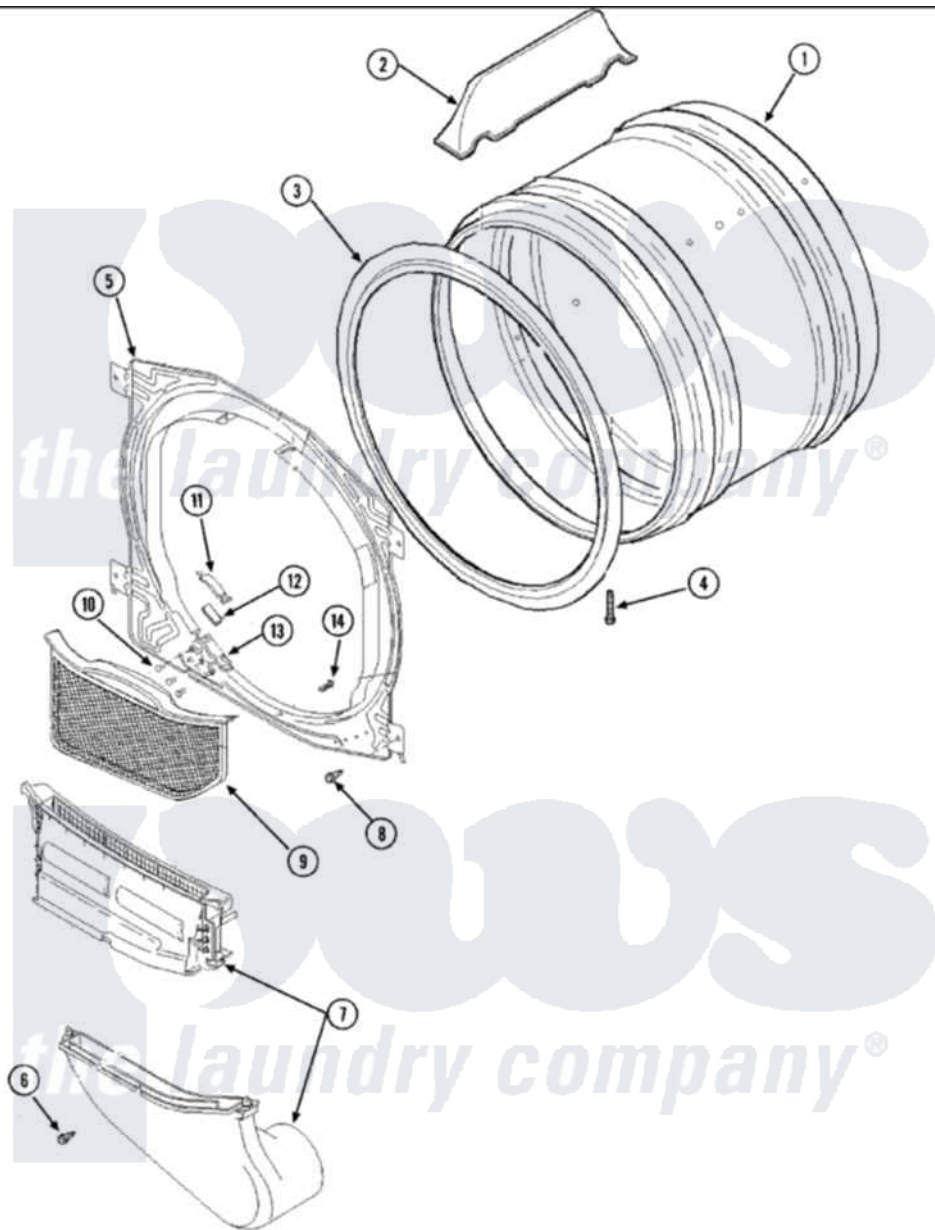

# Amana ALE331RCW 04 - FRONT BULKHEAD, AIR DUCT & CYLINDER

Amana [Residential Amana ALE331RCW Dryer Parts](#) Parts Diagram 04 - FRONT BULKHEAD, AIR DUCT & CYLINDER

Click on the part number to view part

Item	Original Part Number	Replaced By	Status	Part Description
1	<a href="#">504467WP</a>			Cylinder Assembly
2	503703	<a href="#">12002559</a>		Baffle Kit
3	501801	<a href="#">37001132</a>		Seal, Cylinder
4	<a href="#">Y62588</a>			Screw, 10BT-12 X 1 Tap
5	<a href="#">503756W</a>			Assembly, Blkhhd Front CO
6	<a href="#">501285</a>			Screw, No.12 X 9/16-Pla
7	Y504806	<a href="#">37001141</a>		Air Duct Assembly
8	<a href="#">503688</a>			Screw, 10B-16 X .34 I
9	40124401	<a href="#">37001142</a>		Filter, Lint
10	37001031	<a href="#">3370225</a>		Screw
11	40116501	<a href="#">37001298</a>		Glide- Dry
12	500092	<a href="#">510189</a>		Pad Felt
13	<a href="#">37001036</a>			Bracket, Cylinder Glide
14	<a href="#">500226</a>			Screw, 8b-16 x 5/8 Tap