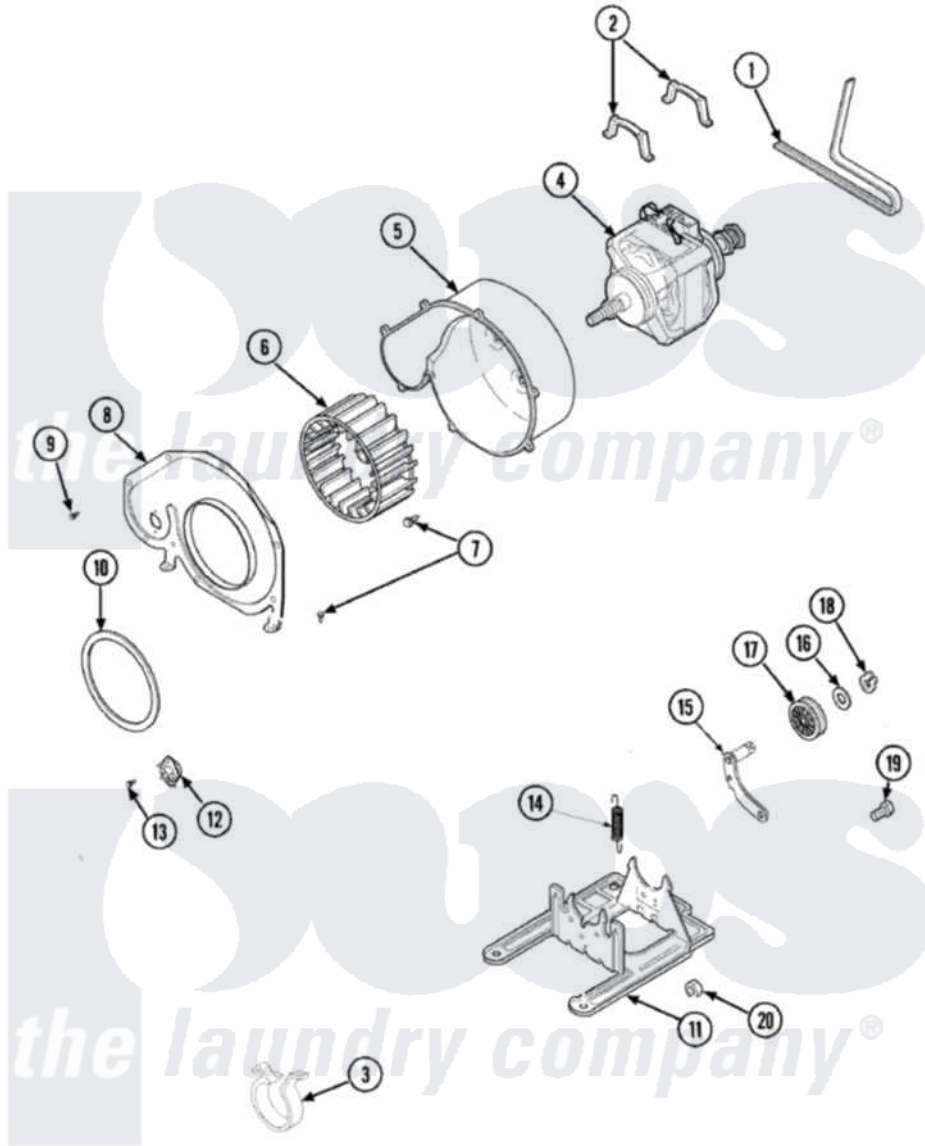

Amana ALE331RCW 05 - MOTOR & FAN

Amana [Residential Amana ALE331RCW Dryer Parts](#) Parts Diagram 05 - MOTOR & FAN
 Click on the part number to view part

Item	Original Part Number	Replaced By	Status	Part Description
1	40111201			Belt, Cylinder
2	Y58047	660658		Clamp, Motor Mounting 343481 685441
3	504034			Clip, Wire
4	40099801	2200376		Motor
"	2200376			Motor
5	56020			Housing, Blower
6	56000	510139P		Assembly Blower Fan Package
7	503661	27001200		Screw
8	500078	511969P		Kit Blower Housing And Cover
9	31260			Screw, No.8 X 3/8 Ind H
10	40090001	37001119		Seal, Blower Housing
NI	61623			Thermostat, Heater-BR
12	503979			Thermostat
13	M0211217	489464		Screw
14	56076			Spring, Idler

15	40113501	37001144	Assembly- Idler
16	52549		Washer, 501 ID X3/4 Odx
17	Y54414		Assembly, Wheel And Bearing
18	23748		Ring, Retaining
19	500824		Screw, 1/4-20 Unc Hex
20	52566	27001225	Nut, Jam Mid Lock 1/4-20
21	503613		Mount, Motor