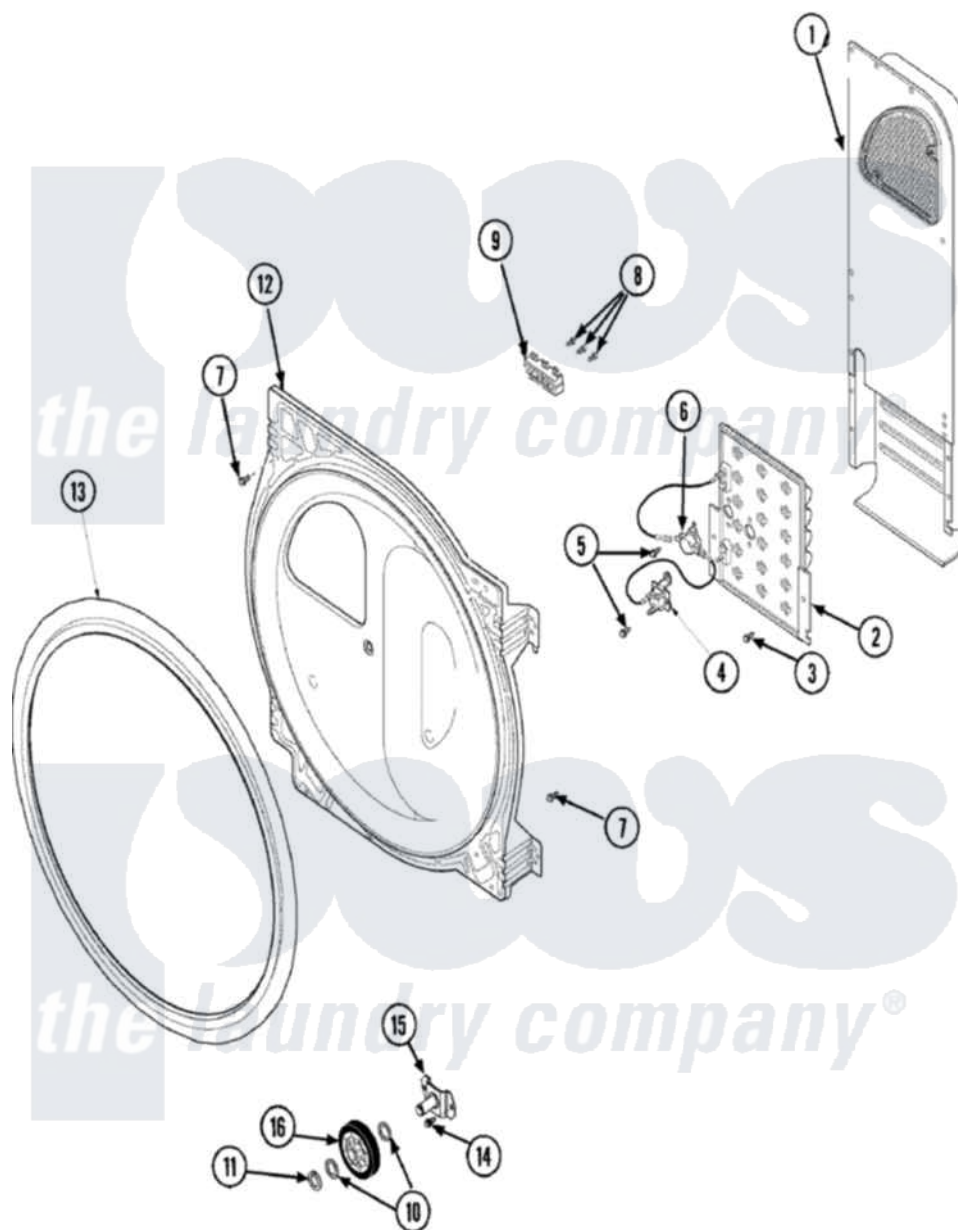

Amana ALE331RCW 06 - REAR BULKHEAD, AIR DUCT, HEATER & ROLLER

Amana Residential Amana ALE331RCW Dryer Parts Parts Diagram 06 - REAR BULKHEAD, AIR DUCT, HEATER & ROLLER

[Click on the part number to view part](#)

Item	Original Part Number	Replaced By	Status	Part Description
1	503605			Assembly, Heater Duct
2	Y503978			Assembly, Heater Kit
3	503688			Screw, 10B-16 X .34 I
4	40113801			Fuse, Thermal
5	23222	3177991		Screw
6	Y62641	W10116735		Thermistor-Fix
7	20530			Screw, 10-24 x 3/8 Hex
8	Y61199	3400094		Screw, 10-32 X 3/8
9	61923			Block, Terminal
10	52549			Washer, 501 ID X3/4 Odx
11	23748			Ring, Retaining
12	502614WP			Bulkhead, Rear
13	501801	37001132		Seal, Cylinder
14	503688			Screw, 10B-16 X .34 I
15	500062	40113601		Assembly, Roller Brkt