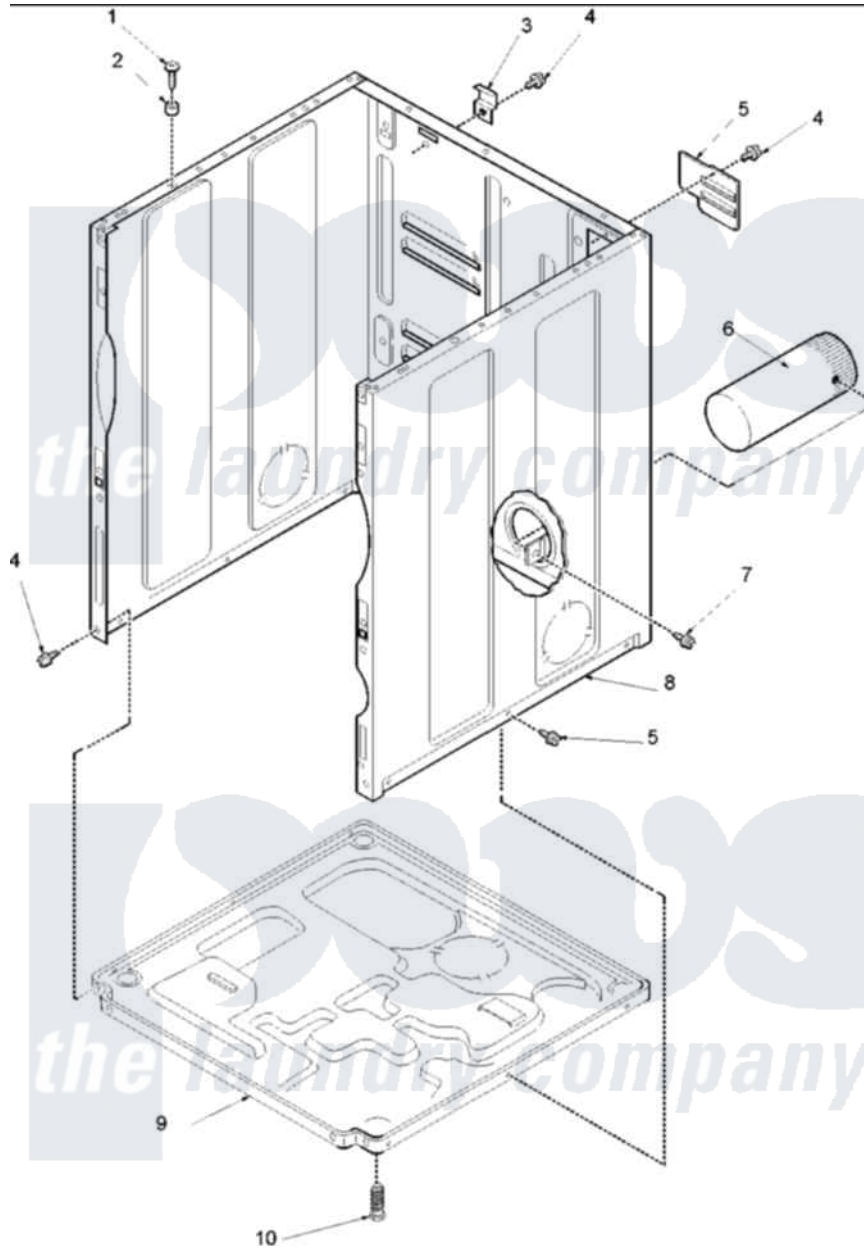

Amana ALE331RCW (BOM: PALE331RCW) 01 - CABINET AND BASE

Amana Residential Amana ALE331RCW (BOM: PALE331RCW) Dryer Parts Parts Diagram 01 - CABINET AND BASE

Click on the part number to view part

Item	Original Part Number	Replaced By	Status	Part Description
2	505187			Locator, Panel
3	500003			Hinge, Top
5	500114	510903		Plate Access Panel
6	505518			Duct, Exhaust
8	40076402W	37001284		Cabinet As Pack
9	500070			Base, Dryer
10	Y500101			Leg, Leveling