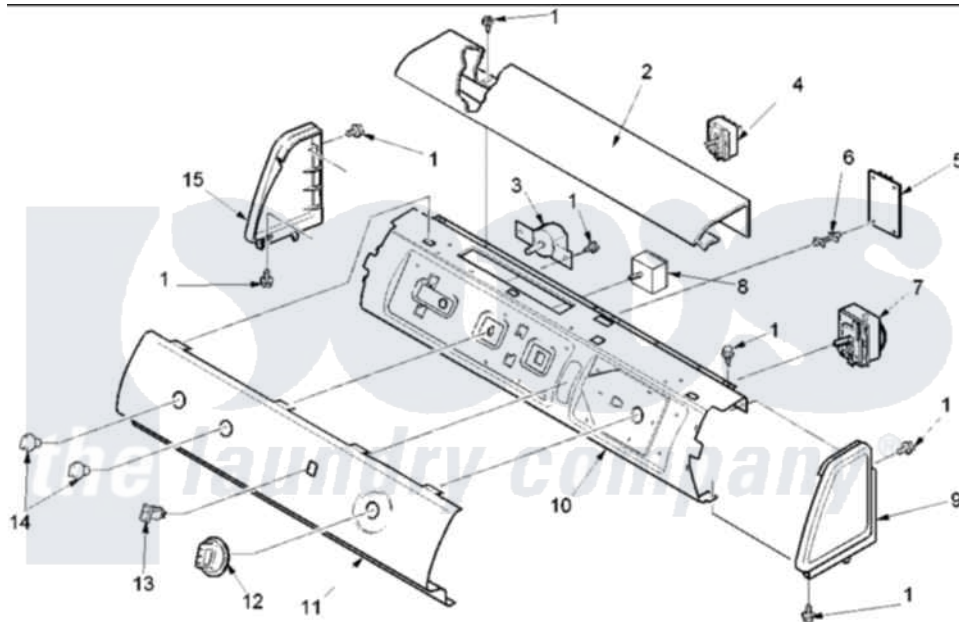

# Amana ALE331RCW (BOM: PALE331RCW) 02 - CONTROL PANEL

Amana Residential Amana ALE331RCW (BOM: PALE331RCW) Dryer Parts Parts Diagram 02 - CONTROL PANEL  
 Click on the part number to view part

Item	Original Part Number	Replaced By	Status	Part Description
2	<a href="#">503674W</a>			Cover, Top
3	<a href="#">40084101</a>			Switch, Fab Sel-3 Position
7	40112601	<a href="#">R0000409</a>		Timer
8	<a href="#">40070501</a>			Buzzer, Adjustable
9	40012701W		Not Available	ENDCAP (RT-WHT)
"	501086	<a href="#">90767</a>		Screw, 8A X 3/8 HeX Washer Head Tapping
10	<a href="#">40039610</a>			Panel, Support
11	<a href="#">40072001W</a>			Panel, Graphic
12	40013601W	<a href="#">37001064</a>		Knob- Time
14	40013402W	<a href="#">37001065</a>		Knob- Sele
15	<a href="#">40012702W</a>			Endcap
"	501086	<a href="#">90767</a>		Screw, 8A X 3/8 HeX Washer Head Tapping