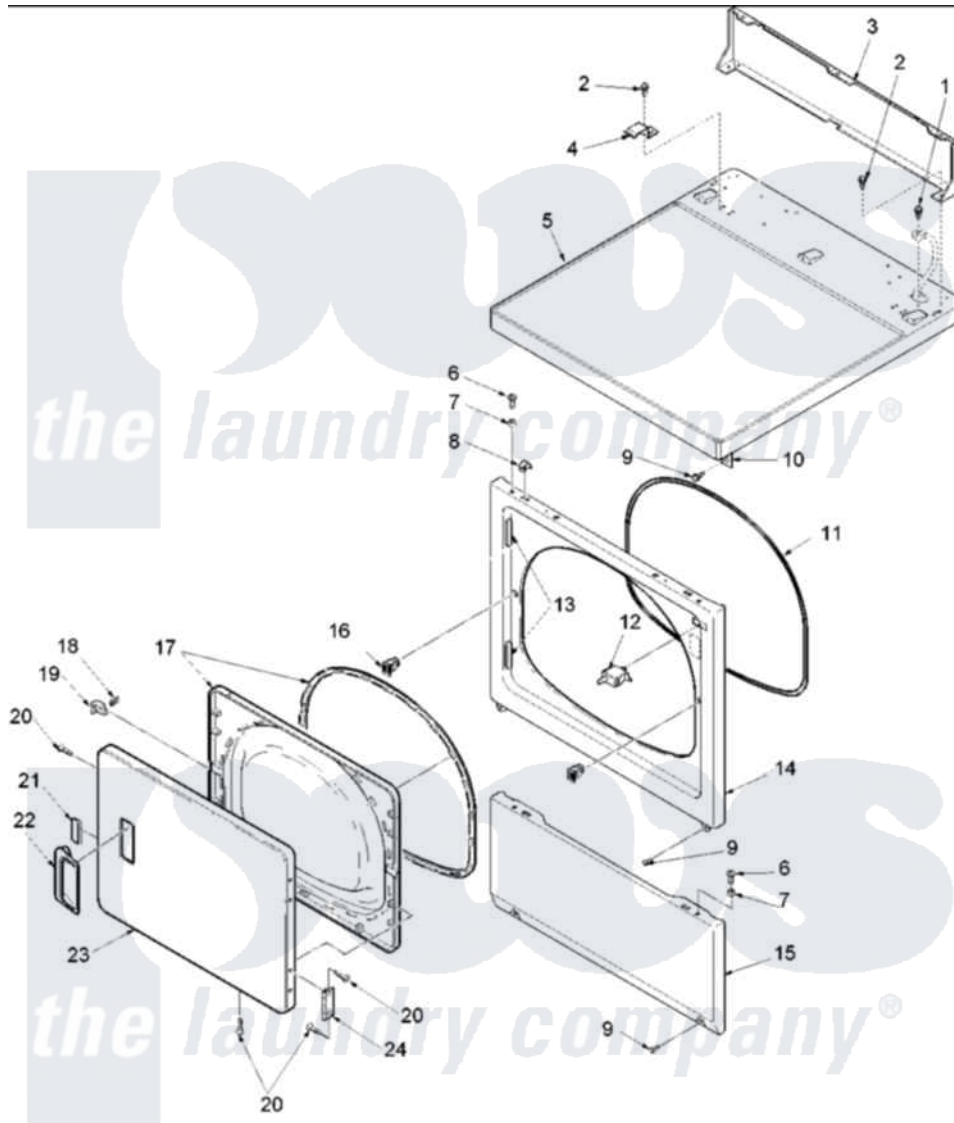

Amana ALE331RCW (BOM: PALE331RCW) 03 - DOOR AND FRONT, ACCESS, AND TOP PANEL

Amana [Residential Amana ALE331RCW \(BOM: PALE331RCW\) Dryer Parts](#) Parts Diagram 03 - DOOR AND FRONT, ACCESS, AND TOP PANEL
 Click on the part number to view part

Item	Original Part Number	Replaced By	Status	Part Description
3	500343		Not Available	PANEL,BACK(HOME HOOD)
4	Y503876			Clip, Hold Down
5	40070201W	37001027		Panel, Top
8	56080	22001650		Fastener, Spring
10	500084	40130801		Bracket, Top Mount
11	504005	511056		Seal Front Panel
12	Y504570	W10169313		Switch-Dor
13	503126			Plug, Hinge Hole
14	503639W	503656WP		Panel, Front
15	40045302W	40045301WP		Panel, Access
16	54660	LA-1003		Door Catch Kit
17	503643W	37001028		Seal And Liner, Assembly
18	500039	510181		Strike Doormetal
19	500223	40116201		Bracket, Door Strike
21	505328			Wedge, Door Handle