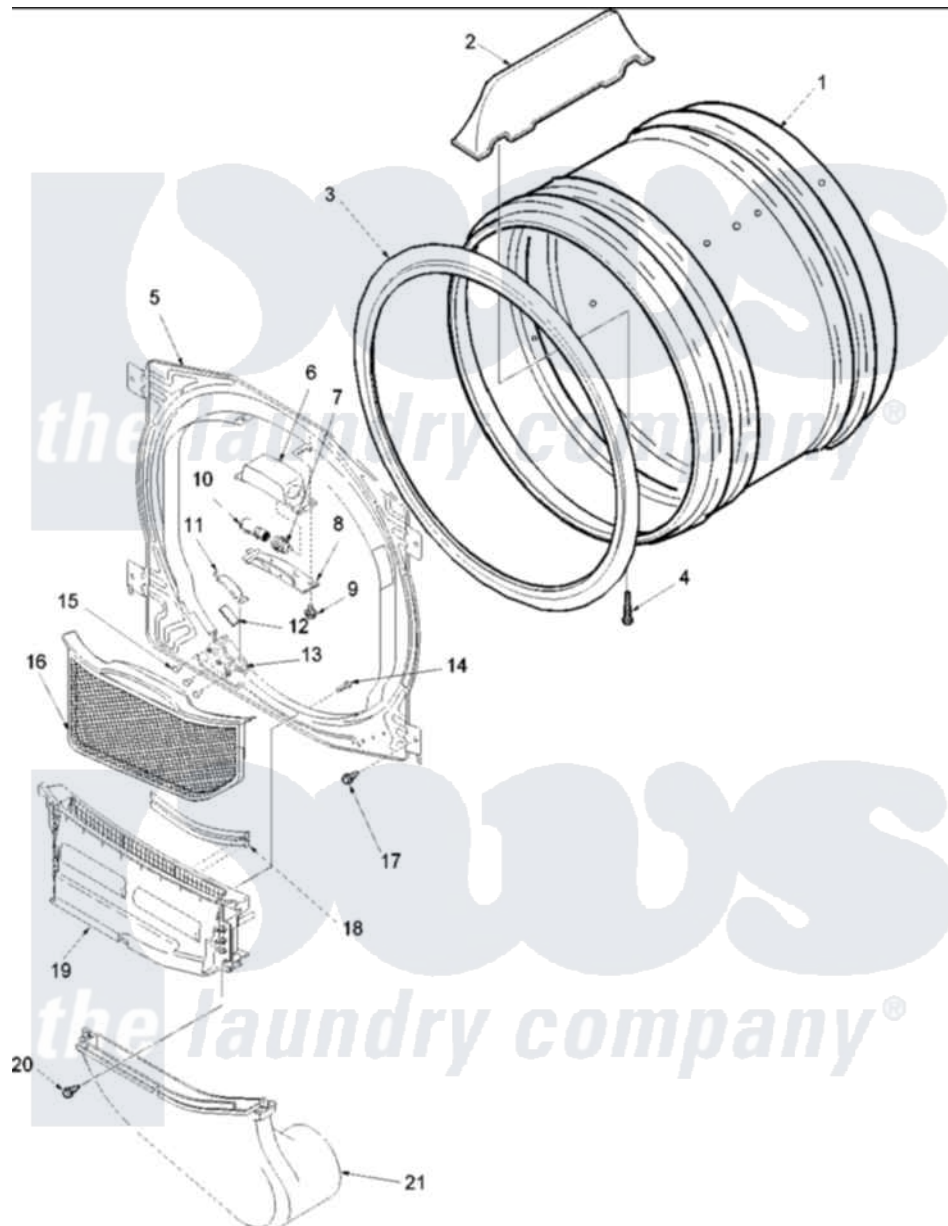

Amana ALE331RCW (BOM: PALE331RCW) 04 - FRONT BULKHEAD, AIR DUCT & CYLINDER

Amana Residential Amana ALE331RCW (BOM: PALE331RCW) Dryer Parts Parts Diagram 04 - FRONT BULKHEAD, AIR DUCT & CYLINDER
 Click on the part number to view part

| Item | Original Part Number | Replaced By | Status | Part Description |
|------|--------------------------|--------------------------|--------|-------------------------|
| 1 | 503657W | 504467WP | | Cylinder Assembly |
| 2 | 503703 | 12002559 | | Baffle Kit |
| 3 | 501801 | 37001132 | | Seal, Cylinder |
| 4 | Y62588 | | | Screw, 10BT-12 X 1 Tap |
| 5 | 505059WP | 503756W | | Assembly, Blkh Front CO |
| 11 | Y501676 | 37001298 | | Glide- Dry |
| 12 | 500092 | 510189 | | Pad Felt |
| 13 | 37001036 | | | Bracket, Cylinder Glide |
| 15 | 37001031 | 3370225 | | Screw |
| 16 | Y503627 | 37001142 | | Filter, Lint |
| 19 | 505528 | 37001141 | | Air Duct Assembly |
| 21 | Y503626 | 37001141 | | Air Duct Assembly |