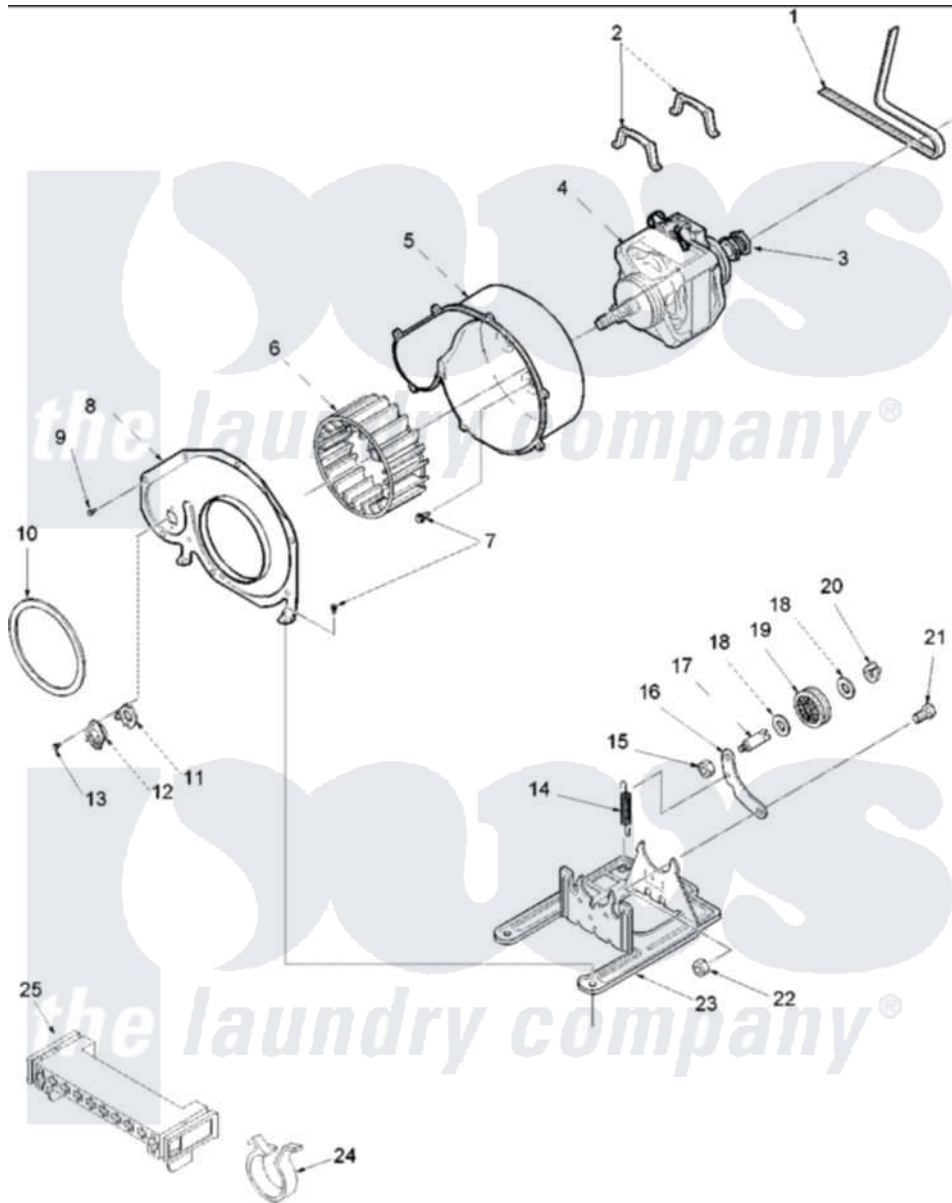

Amana ALE331RCW (BOM: PALE331RCW) 06 - MOTOR AND FAN ASSEMBLY

Amana Residential Amana ALE331RCW (BOM: PALE331RCW) Dryer Parts Parts Diagram 06 - MOTOR AND FAN ASSEMBLY

[Click on the part number to view part](#)

Item	Original Part Number	Replaced By	Status	Part Description
1	40111201			Belt, Cylinder
2	Y58047	660658		Clamp, Motor Mounting 343481 685441
3	40048501	2200376		Motor
4	40099801	2200376		Motor
5	56020			Housing, Blower
6	56000	510139P		Assembly Blower Fan Package
8	500078	511969P		Kit Blower Housing And Cover
10	40090001	37001119		Seal, Blower Housing
11	61623			Thermostat, Heater-BR
12	503979			Thermostat
13	Y33561	489464		Screw
14	56076			Spring, Idler
15	56156	358160		Nut

16	500910	37001144	Assembly- Idler
17	56461		Shaft
18	52549		Washer, 501 ID X3/4 Odx
19	Y54414		Assembly, Wheel And Bearing
20	23748		Ring, Retaining
21	500824		Screw, 1/4-20 Unc Hex
22	52566	27001225	Nut, Jam Mid Lock 1/4-20
23	503613		Mount, Motor
25	500338		Housing-10 Position
NI	500269	37001287	Assembly, Idler Lever/Shaft/Pulley