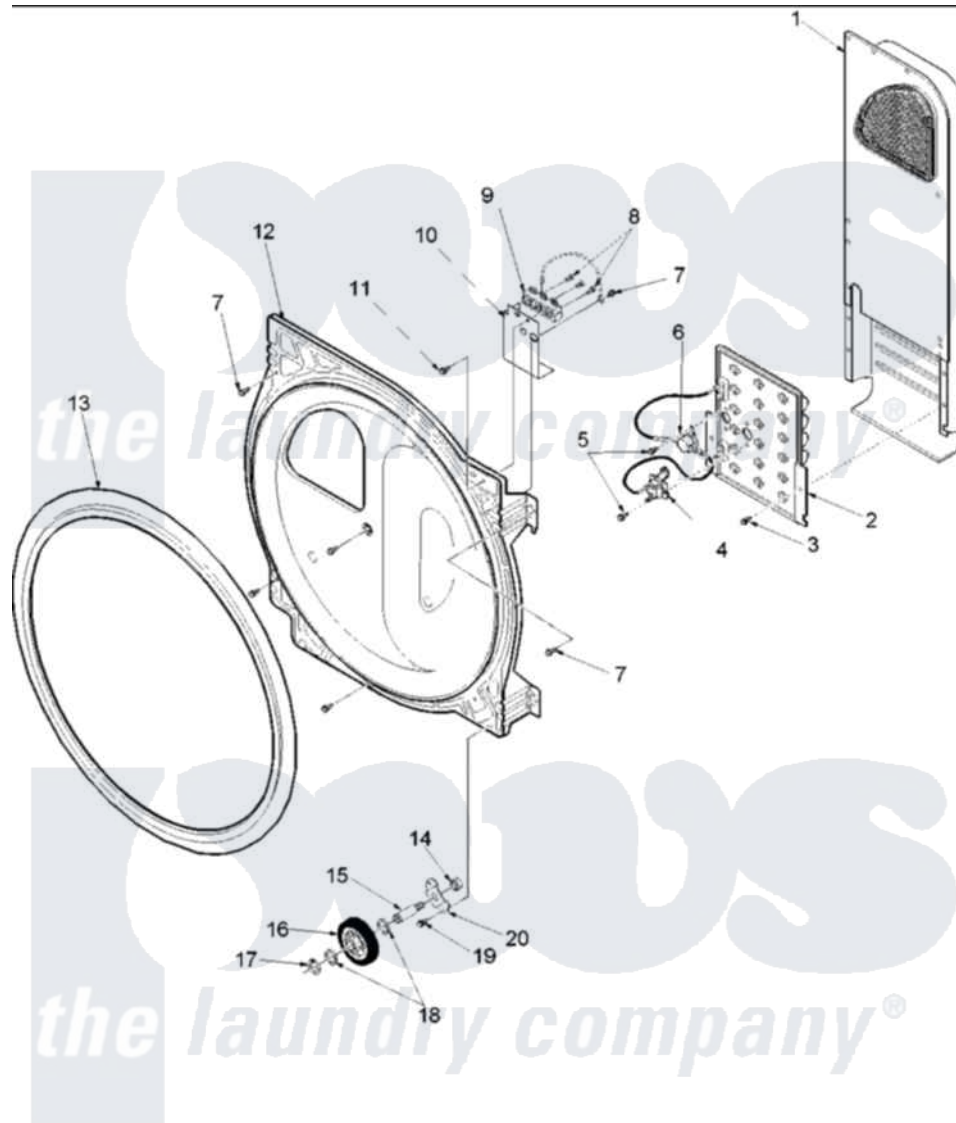

Amana ALE331RCW (BOM: PALE331RCW) 07 - REAR BULKHEAD, ROLLERS & AIR DUCT

Amana Residential Amana ALE331RCW (BOM: PALE331RCW) Dryer Parts Parts Diagram 07 - REAR BULKHEAD, ROLLERS & AIR DUCT

[Click on the part number to view part](#)

Item	Original Part Number	Replaced By	Status	Part Description
1	503605			Assembly, Heater Duct
2	61195	61927		Heater Assembly
3	503688			Screw, 10B-16 X .34 I
4	40113801			Fuse, Thermal
5	23222	3177991		Screw
6	Y62641	W10116735		Thermistor-Fix
7	20530			Screw, 10-24 x 3/8 Hex
8	Y61199	3400094		Screw, 10-32 X 3/8
9	61923			Block, Terminal
10	40111601	Y504185		Shield, Terminal Block
11	501285			Screw, No.12 X 9/16-Pla
12	504801W	502614WP		Bulkhead, Rear
13	501801	37001132		Seal, Cylinder
14	56156	358160		Nut
15	56461			Shaft

16	500214	37001042	Assembly, Cylinder Roller
17	23748		Ring, Retaining
18	Y504082		Washer, Wave
19	503688		Screw, 10B-16 X .34 I
20	500062	40113601	Assembly, Roller Brkt