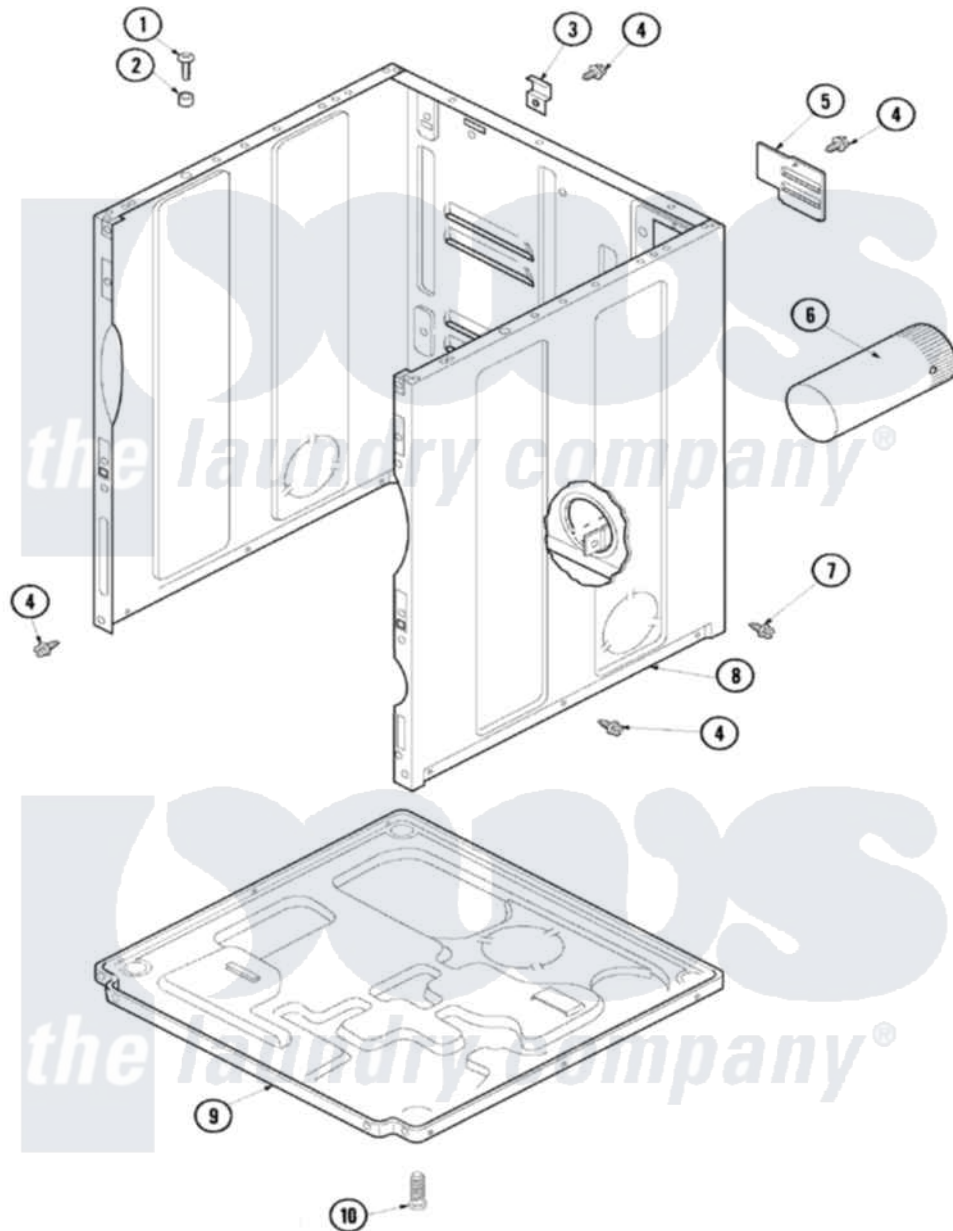

# Amana ALE443RAC 01 - CABINET AND BASE

Amana Residential Amana ALE443RAC Dryer Parts Parts Diagram 01 - CABINET AND BASE  
 Click on the part number to view part

Item	Original Part Number	Replaced By	Status	Part Description
1	32671	<a href="#">Y014874</a>		Screw, Idler Arm And Sleeve
2	<a href="#">505187</a>			Locator, Panel
3	<a href="#">500003</a>			Hinge, Top
4	503661	<a href="#">27001200</a>		Screw
5	<a href="#">503293</a>			Plate, Access Cover
6	<a href="#">505518</a>			Duct, Exhaust
7	<a href="#">503688</a>			Screw, 10B-16 X .34 I
8	<a href="#">40076402CP</a>			Cabinet, Dryer And Washer
9	<a href="#">500070</a>			Base, Dryer
10	<a href="#">Y500101</a>			Leg, Leveling