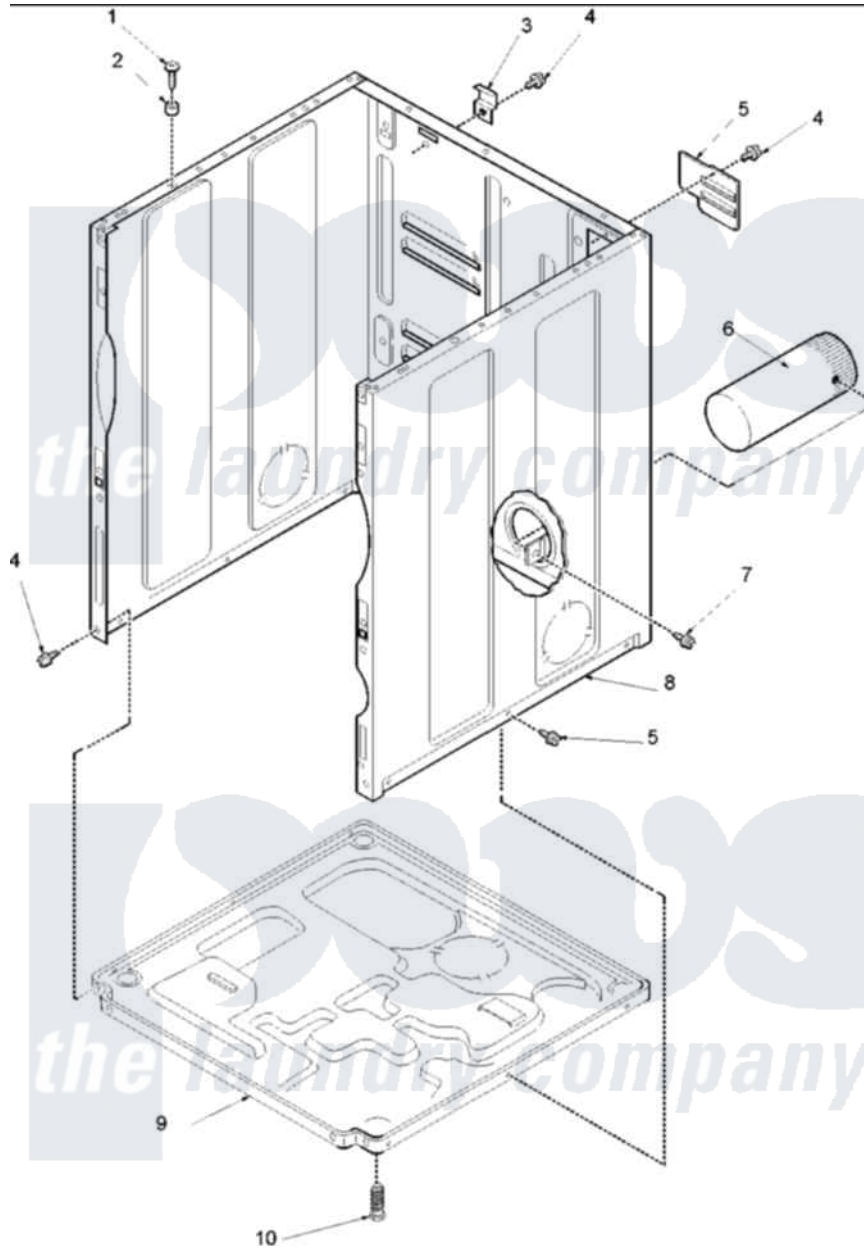

# Amana ALE443RAC (BOM: PALE443RAC) 01 - CABINET AND BASE

Amana Residential Amana ALE443RAC (BOM: PALE443RAC) Dryer Parts Parts Diagram 01 - CABINET AND BASE  
 Click on the part number to view part

Item	Original Part Number	Replaced By	Status	Part Description
2	<a href="#">505187</a>			Locator, Panel
3	<a href="#">500003</a>			Hinge, Top
5	500114	<a href="#">510903</a>		Plate Access Panel
6	<a href="#">505518</a>			Duct, Exhaust
8	40076402C	<a href="#">40076402CP</a>		Cabinet, Dryer And Washer
9	<a href="#">500070</a>			Base, Dryer
10	<a href="#">Y500101</a>			Leg, Leveling