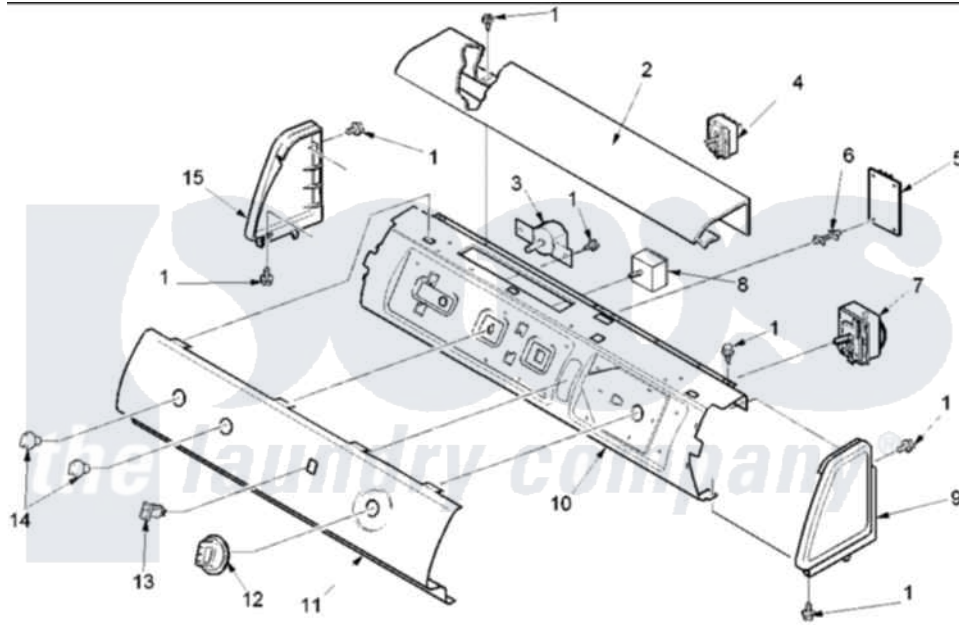

# Amana ALE443RAC (BOM: PALE443RAC) 02 - CONTROL PANEL

Amana Residential Amana ALE443RAC (BOM: PALE443RAC) Dryer Parts Parts Diagram 02 - CONTROL PANEL  
 Click on the part number to view part

Item	Original Part Number	Replaced By	Status	Part Description
2	<a href="#">503674C</a>			Cover, Top
3	<a href="#">40084201</a>			Switch, Temp Selector
7	40112701	<a href="#">R0000410</a>		Timer
8	<a href="#">40070501</a>			Buzzer, Adjustable
9	40012701C		Not Available	ENDCAP (RT-BSQ)
10	<a href="#">40039610</a>			Panel, Support
11	40092001C		Not Available	PANEL,GRAPHIC(BISQUE)
12	<a href="#">40013601C</a>			Assembly, Timer Knob
13	38424L	<a href="#">38424W</a>		Switch, Rocker
14	<a href="#">40013402C</a>			Knob, Selector
15	40012702C		Not Available	ENDCAP (LT-BSQ)