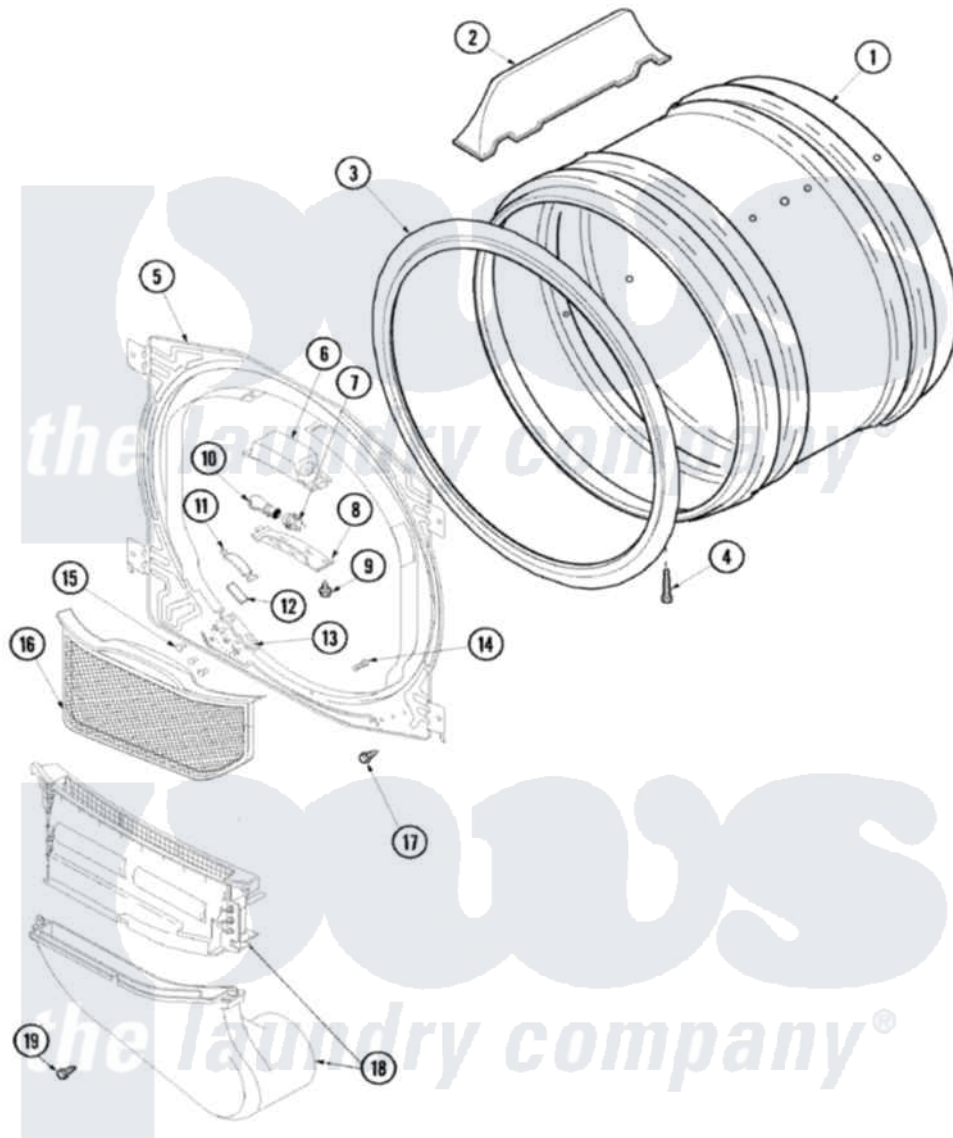

Amana ALE443RAW 04 - FRONT BULKHEAD, AIR DUCT & DRUM

Amana Residential Amana ALE443RAW Dryer Parts Parts Diagram 04 - FRONT BULKHEAD, AIR DUCT & DRUM
 Click on the part number to view part

Item	Original Part Number	Replaced By	Status	Part Description
1	504467WP			Cylinder Assembly
2	503703	12002559		Baffle Kit
3	501801	37001132		Seal, Cylinder
4	Y62588			Screw, 10BT-12 X 1 Tap
5	503616WP			Assembly, Frt Bulkhead
6	503622	Y504452		Light Assembly
7	Y504452			Light Assembly
8	40094301			Lens, Light
9	500227	505295		Screw, No.8ab-16 x 3/4 PH
10	Y60954	67001316		Bulb, Light
11	40116501	37001298		Glide- Dry
12	500121	510189		Pad Felt
13	37001036			Bracket, Cylinder Glide
14	500226			Screw, 8b-16 x 5/8 Tap
15	37001031	3370225		Screw
16	40124401	37001142		Filter, Lint