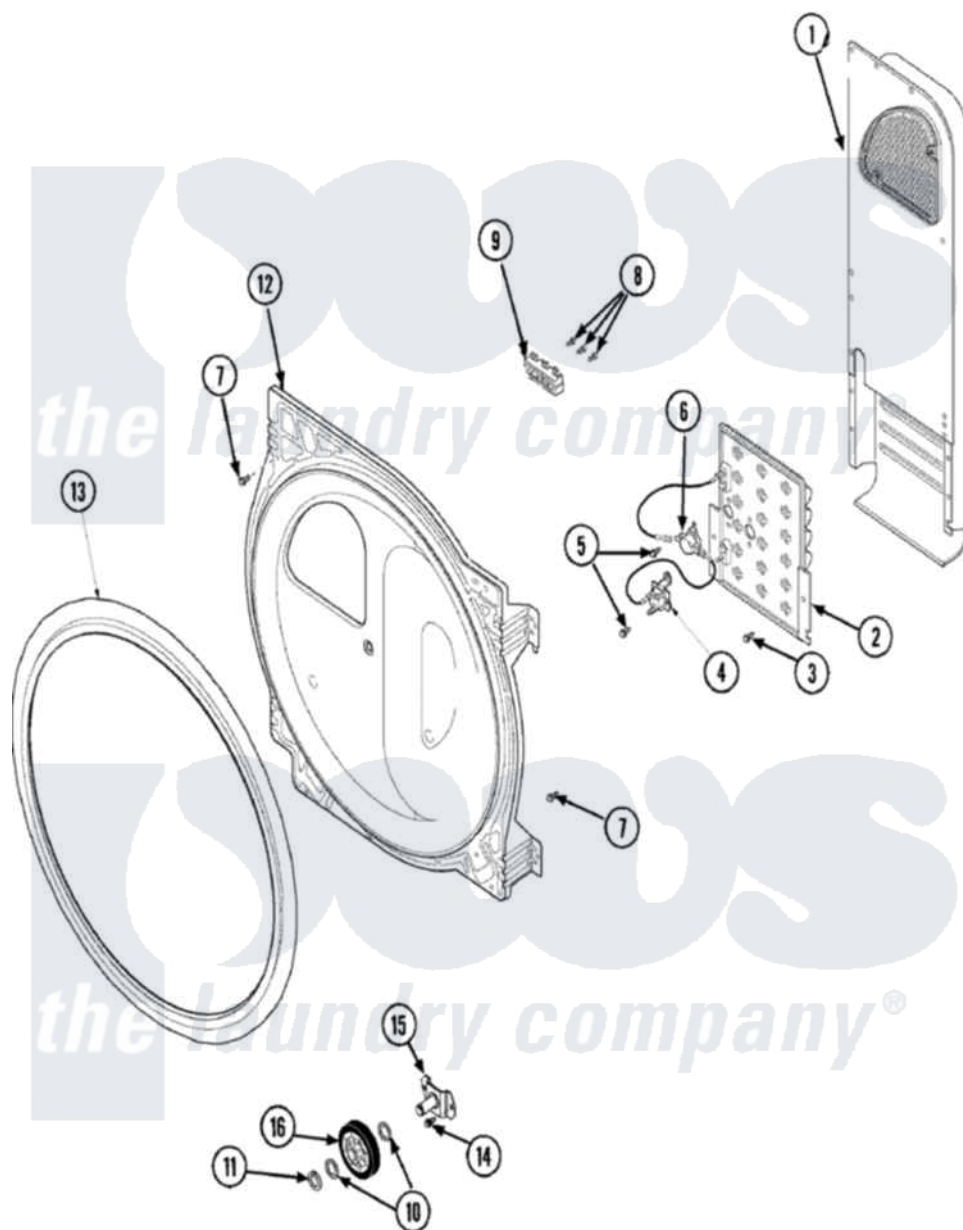

Amana ALE443RAW 06 - REAR BULKHEAD, AIR DUCT, HEATER & ROLLER

Amana Residential Amana ALE443RAW Dryer Parts Parts Diagram 06 - REAR BULKHEAD, AIR DUCT, HEATER & ROLLER

Click on the part number to view part

Item	Original Part Number	Replaced By	Status	Part Description
1	503605			Assembly, Heater Duct
2	Y503978			Assembly, Heater Kit
3	503688			Screw, 10B-16 X .34 I
4	40113801			Fuse, Thermal
5	23222	3177991		Screw
6	Y62641	W10116735		Thermistor-Fix
7	20530			Screw, 10-24 x 3/8 Hex
8	Y61199	3400094		Screw, 10-32 X 3/8
9	61923			Block, Terminal
10	52549			Washer, 501 ID X3/4 Odx
11	23748			Ring, Retaining
12	502614WP			Bulkhead, Rear
13	501801	37001132		Seal, Cylinder
14	503688			Screw, 10B-16 X .34 I
15	500062	40113601		Assembly, Roller Brkt