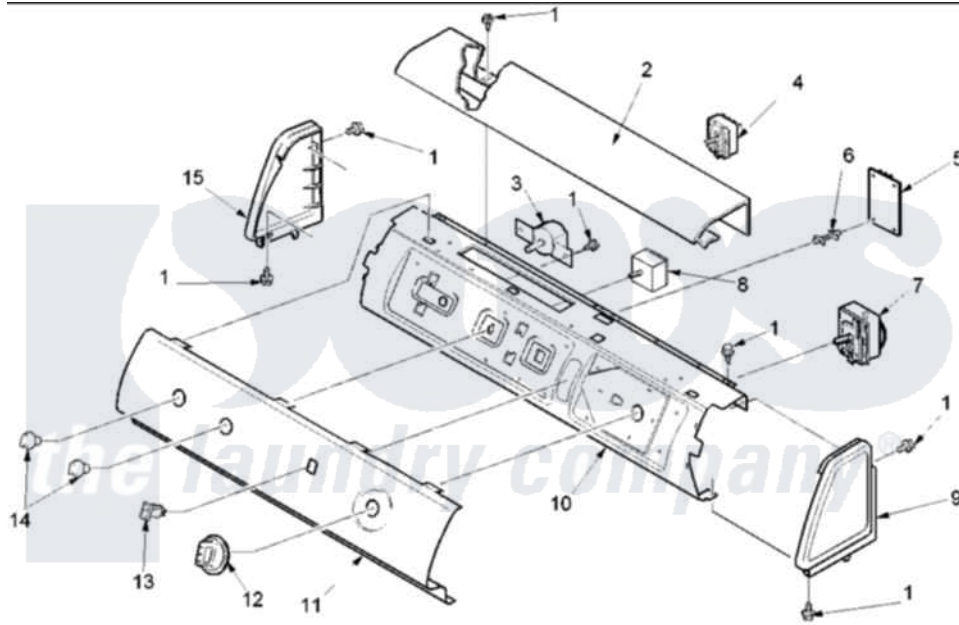

Amana ALE443RAW (BOM: PALE443RAW) 02 - CONTROL PANEL

Amana Residential Amana ALE443RAW (BOM: PALE443RAW) Dryer Parts Parts Diagram 02 - CONTROL PANEL

[Click on the part number to view part](#)

Item	Original Part Number	Replaced By	Status	Part Description
2	503674W			Cover, Top
3	40084201			Switch, Temp Selector
7	40112701	R0000410		Timer
8	40070501			Buzzer, Adjustable
9	40012701W		Not Available	ENDCAP (RT-WHT)
10	40039610			Panel, Support
11	40071301W			Panel, Graphic
12	40013601W	37001064		Knob- Time
13	38424W			Switch, Rocker
14	40013402W	37001065		Knob- Sele
15	40012702W			Endcap