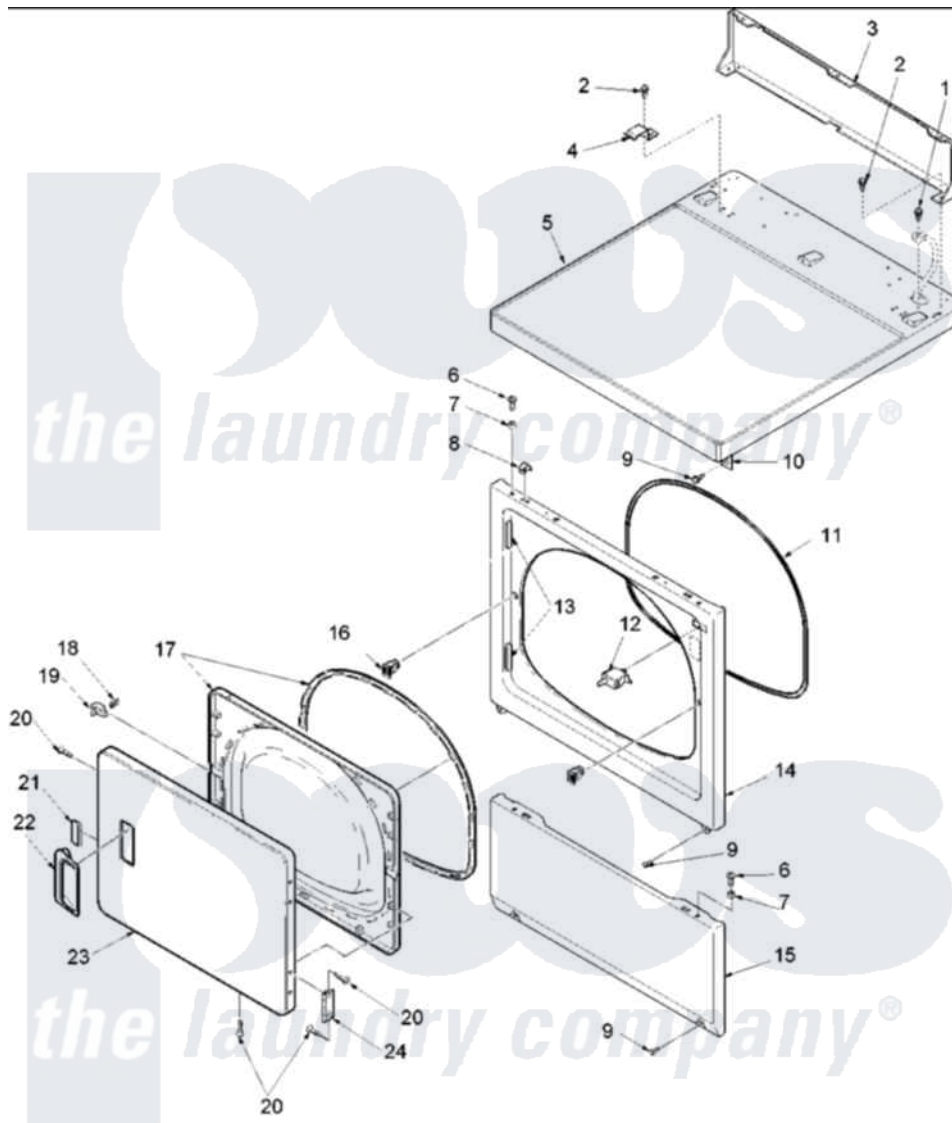

Amana ALE443RAW (BOM: PALE443RAW) 03 - DOOR AND FRONT, ACCESS, AND TOP PANEL

Amana Residential Amana ALE443RAW (BOM: PALE443RAW) Dryer Parts Parts Diagram 03 - DOOR AND FRONT, ACCESS, AND TOP PANEL
 Click on the part number to view part

Item	Original Part Number	Replaced By	Status	Part Description
3	500343		Not Available	PANEL,BACK(HOME HOOD)
4	Y503876			Clip, Hold Down
5	40070201W	37001027		Panel, Top
8	56080	22001650		Fastener, Spring
10	500084	40130801		Bracket, Top Mount
11	504005	511056		Seal Front Panel
12	Y504570	W10169313		Switch-Dor
13	503126			Plug, Hinge Hole
14	503639W	503656WP		Panel, Front
15	40045302W	40045301WP		Panel, Access
16	54660	LA-1003		Door Catch Kit
17	503643W	37001028		Seal And Liner, Assembly
18	500039	510181		Strike Doormetal
19	500223	40116201		Bracket, Door Strike
21	505328			Wedge, Door Handle