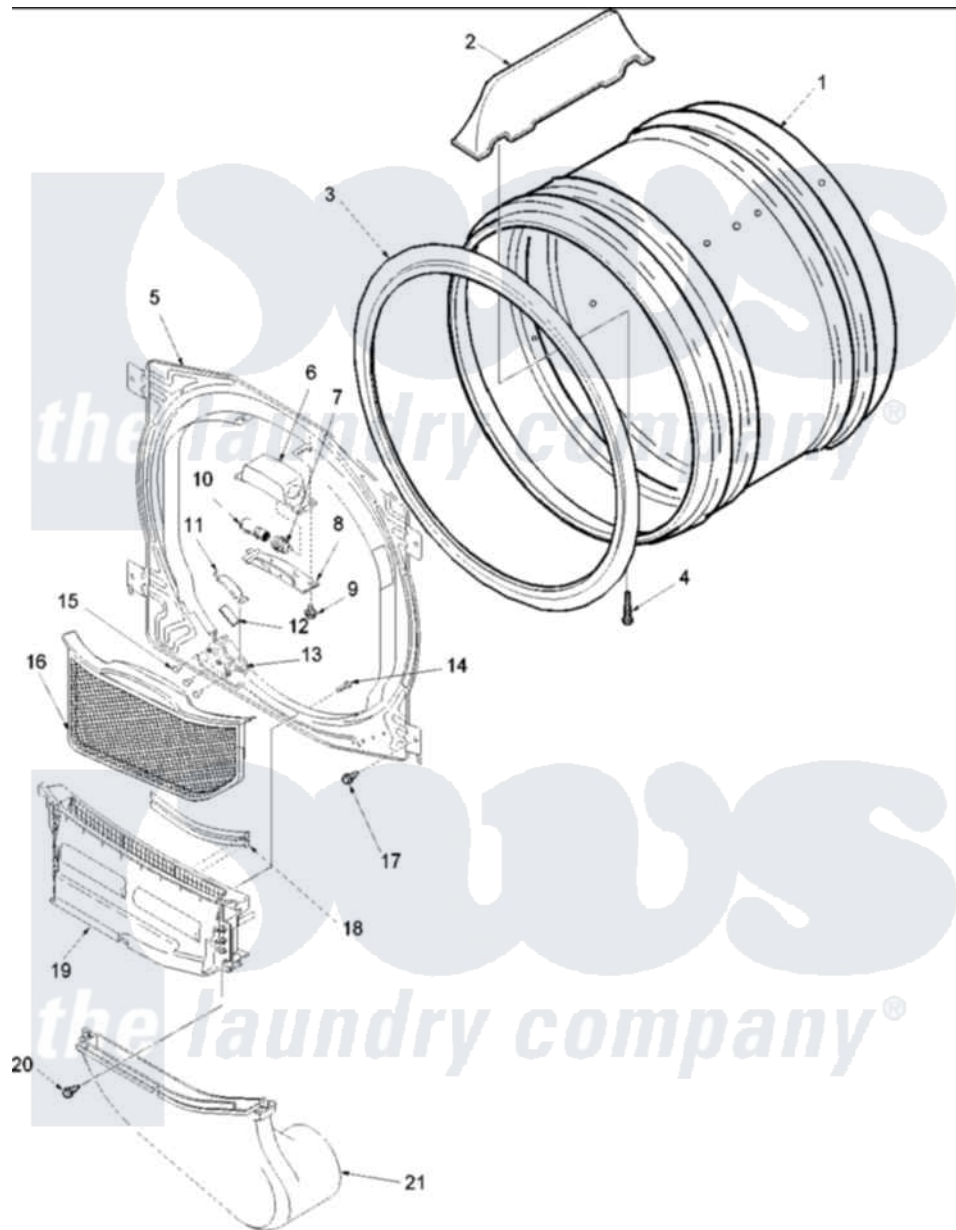

# Amana ALE443RAW (BOM: PALE443RAW) 04 - FRONT BULKHEAD, AIR DUCT & CYLINDER

Amana Residential Amana ALE443RAW (BOM: PALE443RAW) Dryer Parts Parts Diagram 04 - FRONT BULKHEAD, AIR DUCT & CYLINDER

[Click on the part number to view part](#)

Item	Original Part Number	Replaced By	Status	Part Description
1	503657W	<a href="#">504467WP</a>		Cylinder Assembly
2	503703	<a href="#">12002559</a>		Baffle Kit
3	501801	<a href="#">37001132</a>		Seal, Cylinder
4	<a href="#">Y62588</a>			Screw, 10BT-12 X 1 Tap
5	503709WP	<a href="#">503616WP</a>		Assembly, Frt Bulkhead
6	503622	<a href="#">Y504452</a>		Light Assembly
7	504458	<a href="#">Y504452</a>		Light Assembly
8	<a href="#">40094301</a>			Lens, Light
9	500227	<a href="#">505295</a>		Screw, No.8ab-16 x 3/4 PH
10	Y60954	<a href="#">67001316</a>		Bulb, Light
11	Y501676	<a href="#">37001298</a>		Glide- Dry
12	500092	<a href="#">510189</a>		Pad Felt
13	<a href="#">37001036</a>			Bracket, Cylinder Glide
15	37001031	<a href="#">3370225</a>		Screw
16	Y503627	<a href="#">37001142</a>		Filter, Lint