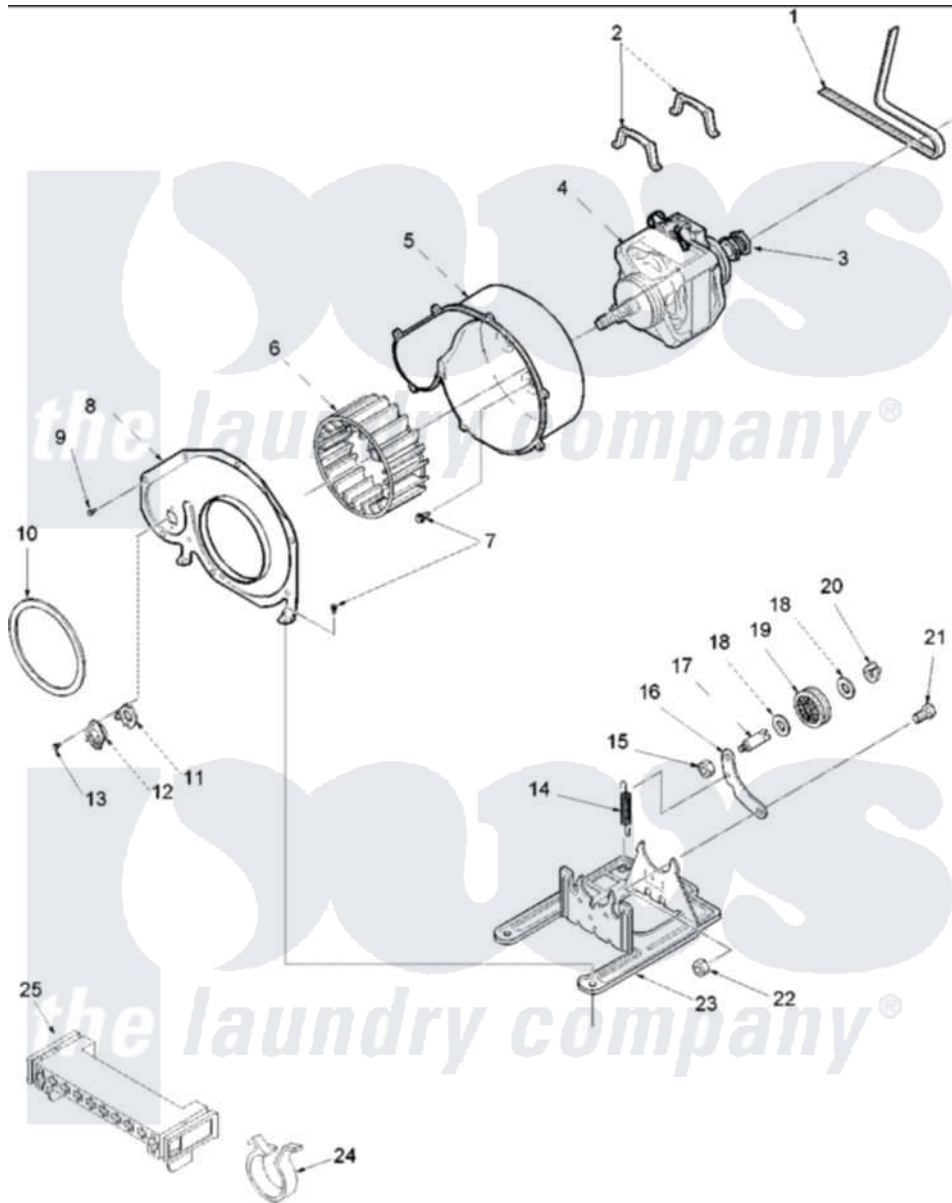

Amana ALE443RAW (BOM: PALE443RAW) 06 - MOTOR AND FAN ASSEMBLY

Amana Residential Amana ALE443RAW (BOM: PALE443RAW) Dryer Parts Parts Diagram 06 - MOTOR AND FAN ASSEMBLY

[Click on the part number to view part](#)

Item	Original Part Number	Replaced By	Status	Part Description
1	40111201			Belt, Cylinder
2	Y58047	660658		Clamp, Motor Mounting 343481 685441
3	40048501	2200376		Motor
4	40099801	2200376		Motor
5	56020			Housing, Blower
6	56000	510139P		Assembly Blower Fan Package
8	500078	511969P		Kit Blower Housing And Cover
10	40090001	37001119		Seal, Blower Housing
11	61623			Thermostat, Heater-BR
12	503979			Thermostat
13	Y33561	489464		Screw
14	56076			Spring, Idler
15	56156	358160		Nut

16	500910	37001144	Assembly- Idler
17	56461		Shaft
18	52549		Washer, 501 ID X3/4 Odx
19	Y54414		Assembly, Wheel And Bearing
20	23748		Ring, Retaining
21	500824		Screw, 1/4-20 Unc Hex
22	52566	27001225	Nut, Jam Mid Lock 1/4-20
23	503613		Mount, Motor
25	500338		Housing-10 Position
NI	500269	37001287	Assembly, Idler Lever/Shaft/Pulley