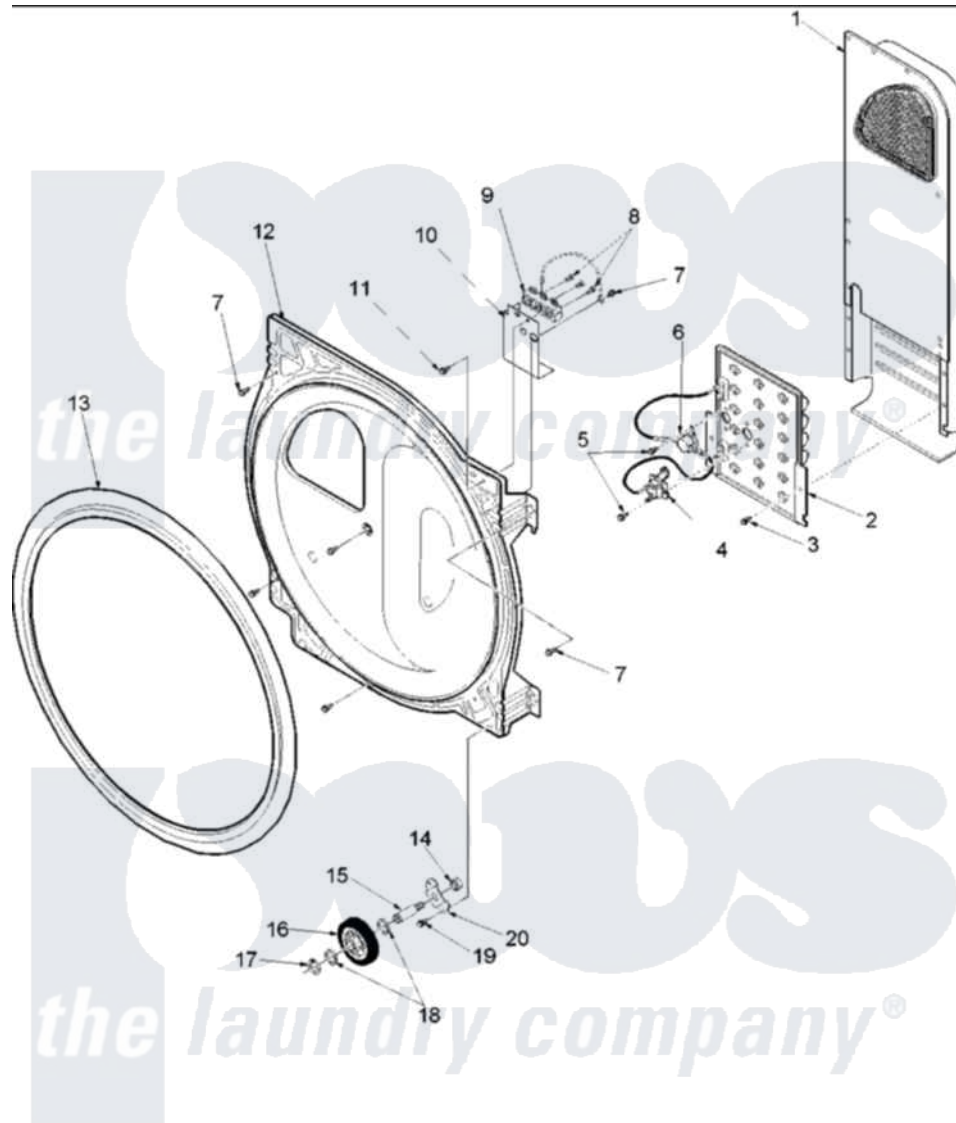

Amana ALE443RAW (BOM: PALE443RAW) 07 - REAR BULKHEAD, ROLLERS & AIR DUCT

Amana Residential Amana ALE443RAW (BOM: PALE443RAW) Dryer Parts Parts Diagram 07 - REAR BULKHEAD, ROLLERS & AIR DUCT

[Click on the part number to view part](#)

Item	Original Part Number	Replaced By	Status	Part Description
1	503605			Assembly, Heater Duct
2	Y503978			Assembly, Heater Kit
3	503688			Screw, 10B-16 X .34 I
4	40113801			Fuse, Thermal
5	23222	3177991		Screw
6	Y62641	W10116735		Thermistor-Fix
7	20530			Screw, 10-24 x 3/8 Hex
8	Y61199	3400094		Screw, 10-32 X 3/8
9	61923			Block, Terminal
10	40111601	Y504185		Shield, Terminal Block
11	501285			Screw, No.12 X 9/16-Pla
12	504801W	502614WP		Bulkhead, Rear
13	501801	37001132		Seal, Cylinder
14	56156	358160		Nut
15	56461			Shaft

16	500214	37001042	Assembly, Cylinder Roller
17	23748		Ring, Retaining
18	Y504082		Washer, Wave
19	503688		Screw, 10B-16 X .34 I
20	500062	40113601	Assembly, Roller Brkt