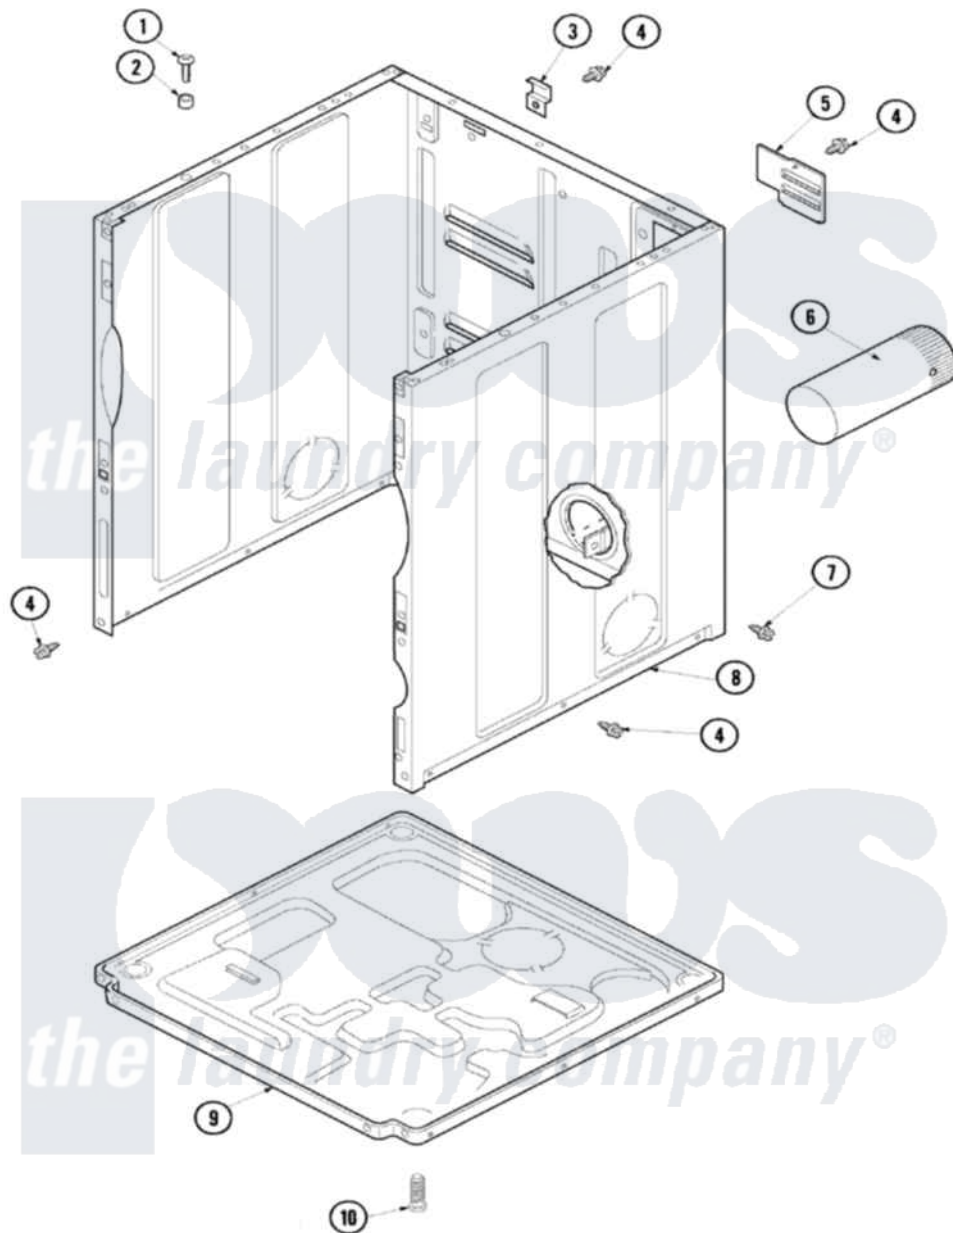

# Amana ALE443RCW 01 - CABINET AND BASE

Amana Residential Amana ALE443RCW Dryer Parts Parts Diagram 01 - CABINET AND BASE  
 Click on the part number to view part

Item	Original Part Number	Replaced By	Status	Part Description
1	32671	<a href="#">Y014874</a>		Screw, Idler Arm And Sleeve
2	<a href="#">505187</a>			Locator, Panel
3	<a href="#">500003</a>			Hinge, Top
4	503661	<a href="#">27001200</a>		Screw
5	<a href="#">503293</a>			Plate, Access Cover
6	<a href="#">505518</a>			Duct, Exhaust
7	<a href="#">503688</a>			Screw, 10B-16 X .34 I
8	40076402WP	<a href="#">37001284</a>		Cabinet As Pack
9	<a href="#">500070</a>			Base, Dryer
10	<a href="#">Y500101</a>			Leg, Leveling