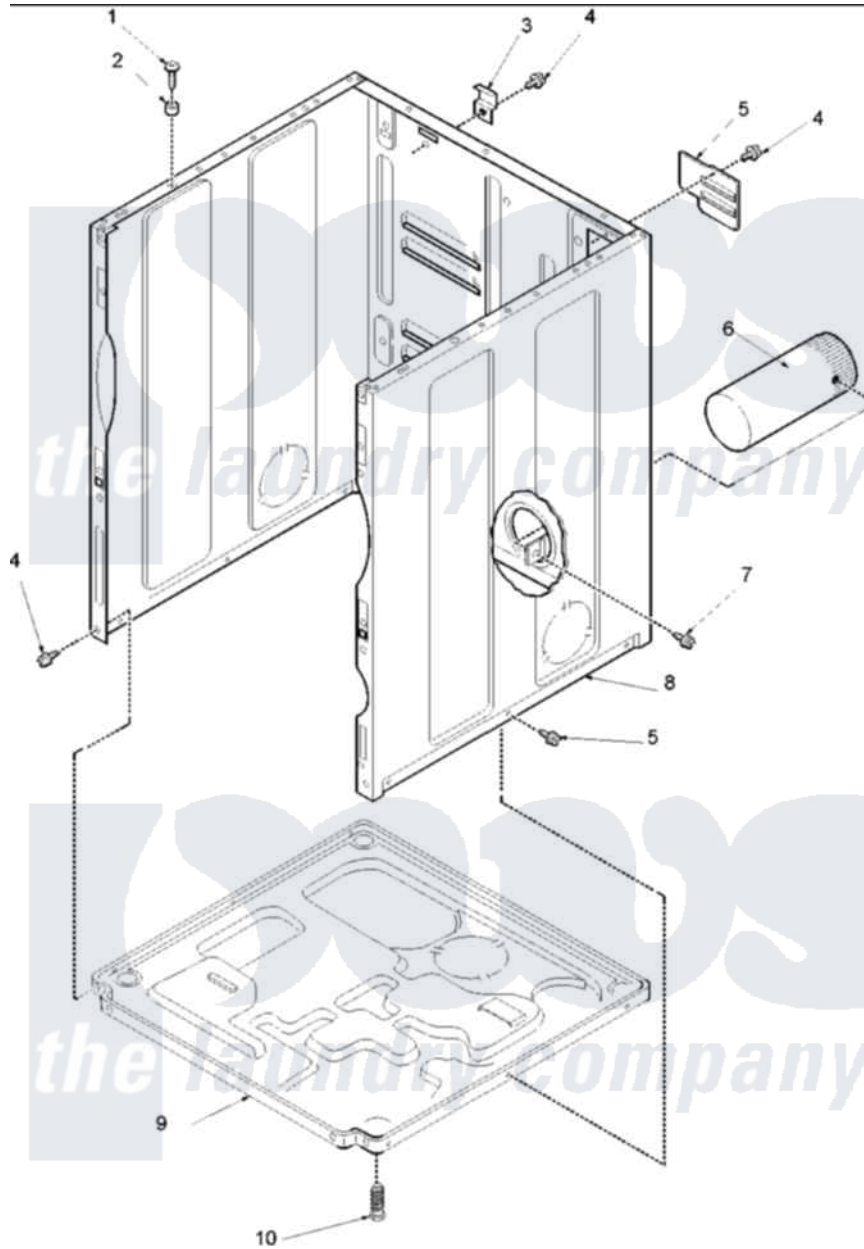

Amana ALE443RCW (BOM: PALE443RCW) 01 - CABINET AND BASE

Amana Residential Amana ALE443RCW (BOM: PALE443RCW) Dryer Parts Parts Diagram 01 - CABINET AND BASE

Click on the part number to view part

Item	Original Part Number	Replaced By	Status	Part Description
2	505187			Locator, Panel
3	500003			Hinge, Top
5	500114	510903		Plate Access Panel
6	505518			Duct, Exhaust
8	40076402W	37001284		Cabinet As Pack
9	500070			Base, Dryer
10	Y500101			Leg, Leveling