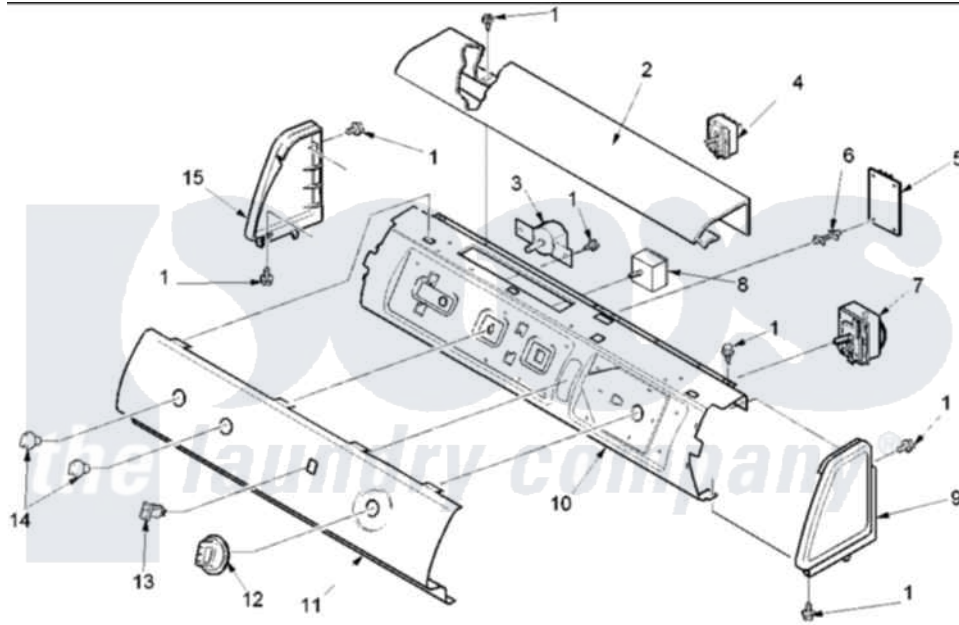

Amana ALE443RCW (BOM: PALE443RCW) 02 - CONTROL PANEL

Amana Residential Amana ALE443RCW (BOM: PALE443RCW) Dryer Parts Parts Diagram 02 - CONTROL PANEL

Click on the part number to view part

Item	Original Part Number	Replaced By	Status	Part Description
2	503674W			Cover, Top
3	40084201			Switch, Temp Selector
7	40112701	R0000410		Timer
8	40070501			Buzzer, Adjustable
9	40012701W		Not Available	ENDCAP (RT-WHT)
10	40039610			Panel, Support
11	40071301W			Panel, Graphic
12	40013601W	37001064		Knob- Time
13	38424W			Switch, Rocker
14	40013402W	37001065		Knob- Sele
15	40012702W			Endcap