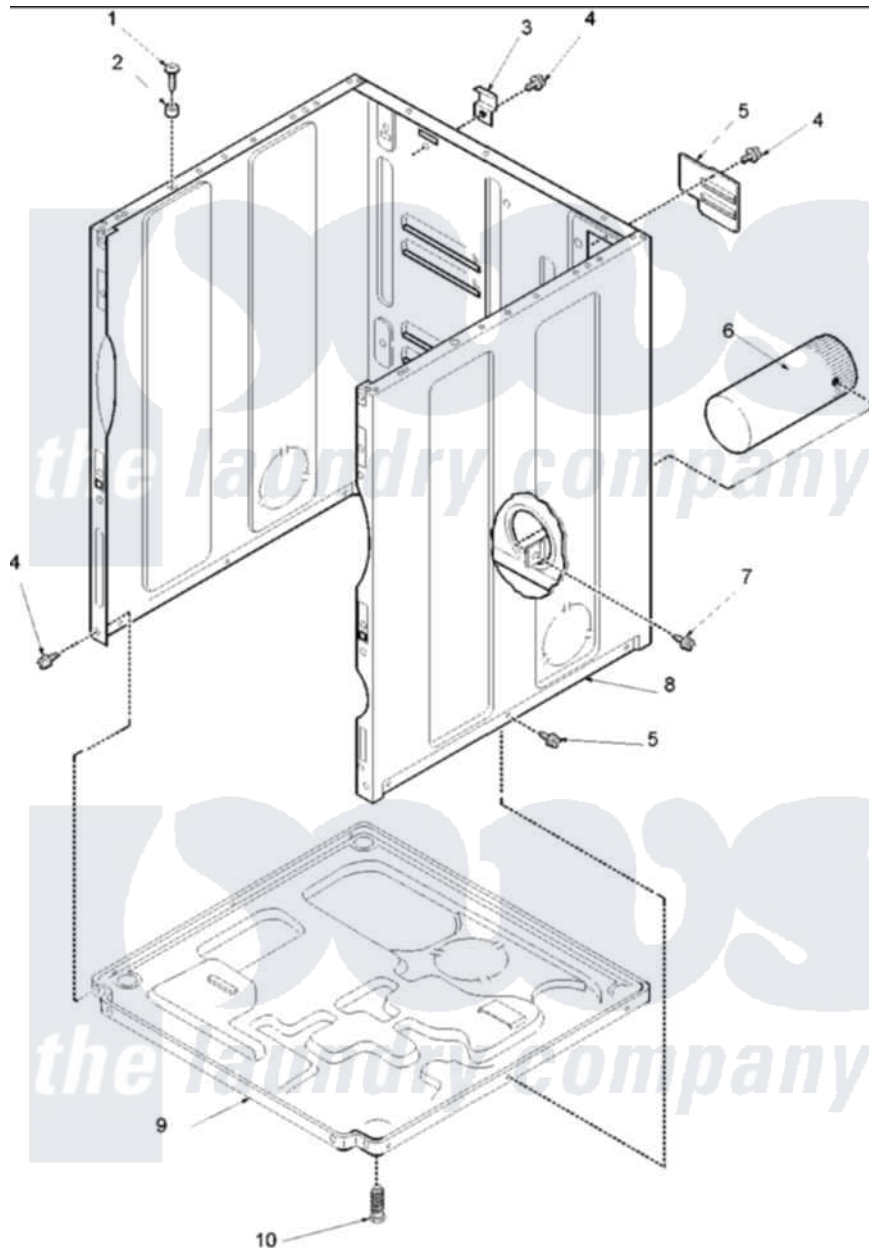

# Amana ALE565SAC (BOM: PALE565SAC) 01 - CABINET AND BASE

Amana Residential Amana ALE565SAC (BOM: PALE565SAC) Dryer Parts Parts Diagram 01 - CABINET AND BASE  
 Click on the part number to view part

Item	Original Part Number	Replaced By	Status	Part Description
2	<a href="#">505187</a>			Locator, Panel
3	<a href="#">500003</a>			Hinge, Top
5	500114	<a href="#">510903</a>		Plate Access Panel
6	<a href="#">505518</a>			Duct, Exhaust
8	40076402C	<a href="#">40076402CP</a>		Cabinet, Dryer And Washer
9	<a href="#">500070</a>			Base, Dryer
10	<a href="#">Y500101</a>			Leg, Leveling