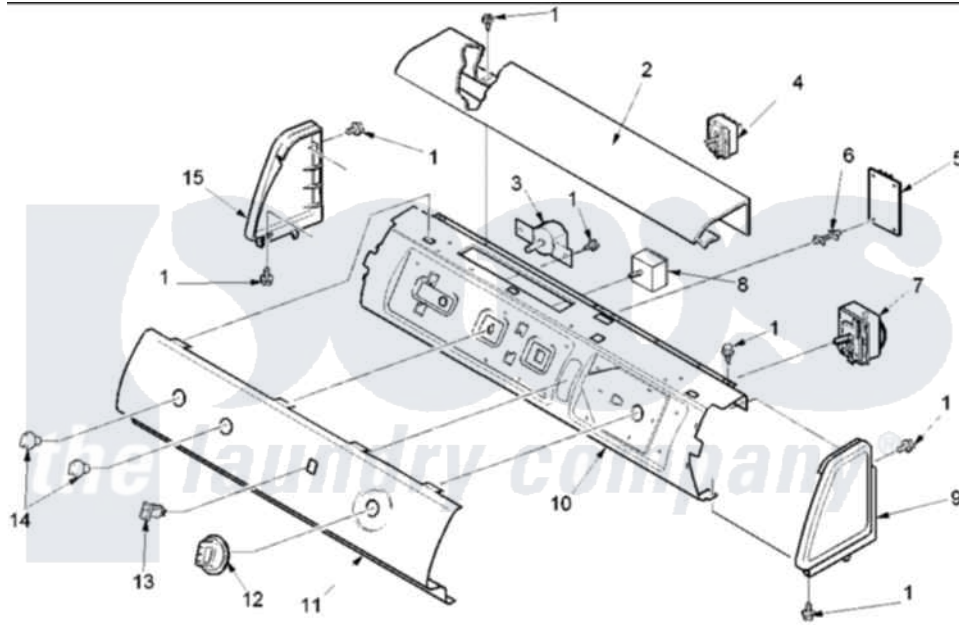

# Amana ALE565SAC (BOM: PALE565SAC) 02 - CONTROL PANEL

Amana Residential Amana ALE565SAC (BOM: PALE565SAC) Dryer Parts Parts Diagram 02 - CONTROL PANEL  
 Click on the part number to view part

Item	Original Part Number	Replaced By	Status	Part Description
2	<a href="#">503674C</a>			Cover, Top
3	<a href="#">62173</a>			Switch, Temperature Select
4	<a href="#">504166</a>			Switch, Signal
5	<a href="#">40084301</a>			Assembly, Moist Sensor Board
6	<a href="#">501523</a>			Support, Circuit Board
7	40112801	<a href="#">R0000411</a>		Timer
9	40012701C		Not Available	ENDCAP (RT-BSQ)
10	<a href="#">40039611</a>			Panel, Support
11	40092301C		Not Available	PANEL,GRAPHIC(BISQUE)
12	<a href="#">40013601C</a>			Assembly, Timer Knob
13	38424L	<a href="#">38424W</a>		Switch, Rocker
14	<a href="#">40013401C</a>			Assembly, Selector Knob
15	40012702C		Not Available	ENDCAP (LT-BSQ)
NI	40092601	<a href="#">37001006</a>		Harness, Wire Moisture Sensor