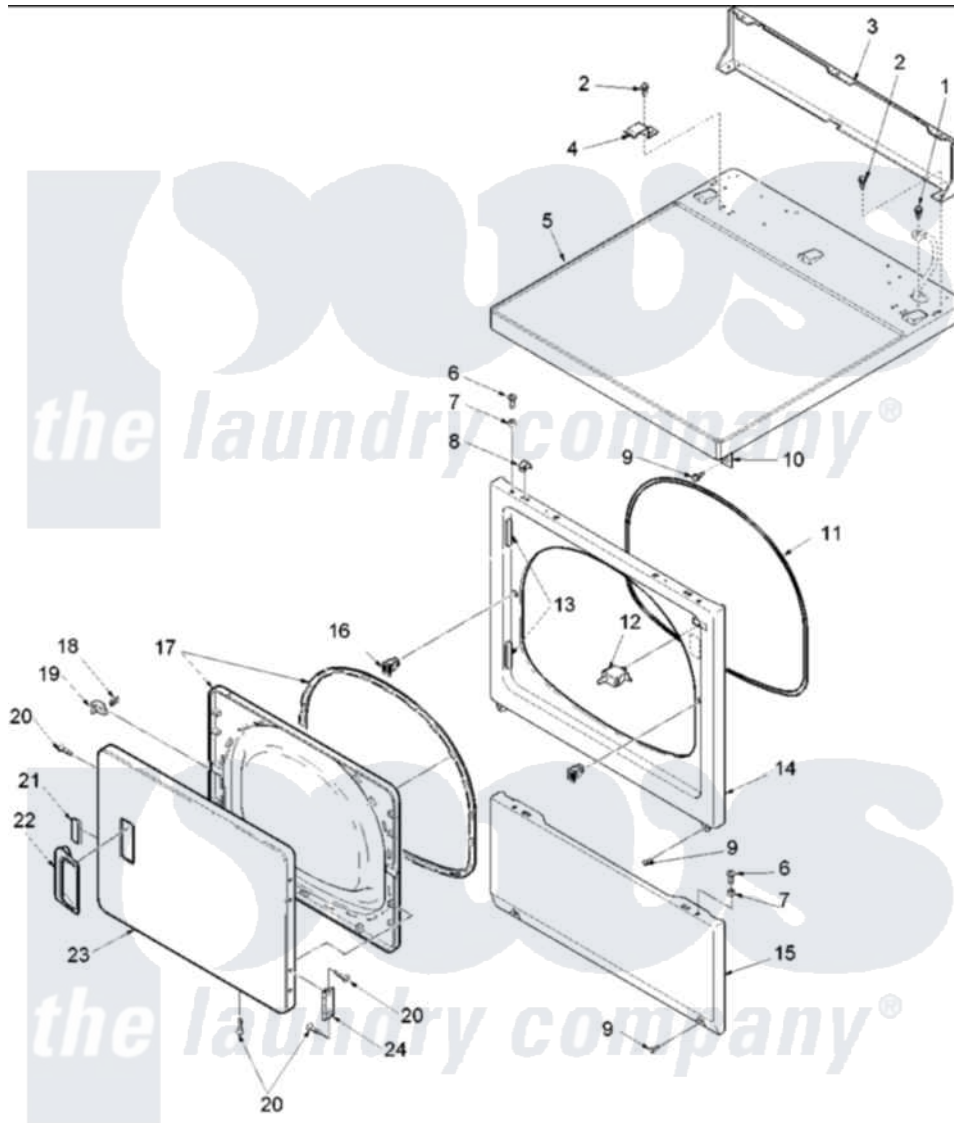

Amana ALE565SAC (BOM: PALE565SAC) 03 - DOOR AND FRONT, ACCESS, AND TOP PANEL

Amana Residential Amana ALE565SAC (BOM: PALE565SAC) Dryer Parts Parts Diagram 03 - DOOR AND FRONT, ACCESS, AND TOP PANEL
 Click on the part number to view part

Item	Original Part Number	Replaced By	Status	Part Description
3	500343		Not Available	PANEL,BACK(HOME HOOD)
4	Y503876			Clip, Hold Down
5	40070201C	37001033		Panel, Top
8	56080	22001650		Fastener, Spring
10	500084	40130801		Bracket, Top Mount
11	504005	511056		Seal Front Panel
12	Y504570	W10169313		Switch-Dor
13	503126			Plug, Hinge Hole
14	503639C	503656CP		Panel, Front
15	40045302C	40045301CP		Panel, Access
16	54660	LA-1003		Door Catch Kit
17	503643W	37001028		Seal And Liner, Assembly
18	500039	510181		Strike Doormetal
19	500223	40116201		Bracket, Door Strike
21	505328			Wedge, Door Handle

22	503646C	Not Available	PULL, DOOR (BSQ)
23	503642C	12002135	Door Handle
24	Y503676		Hinge, Door And Top