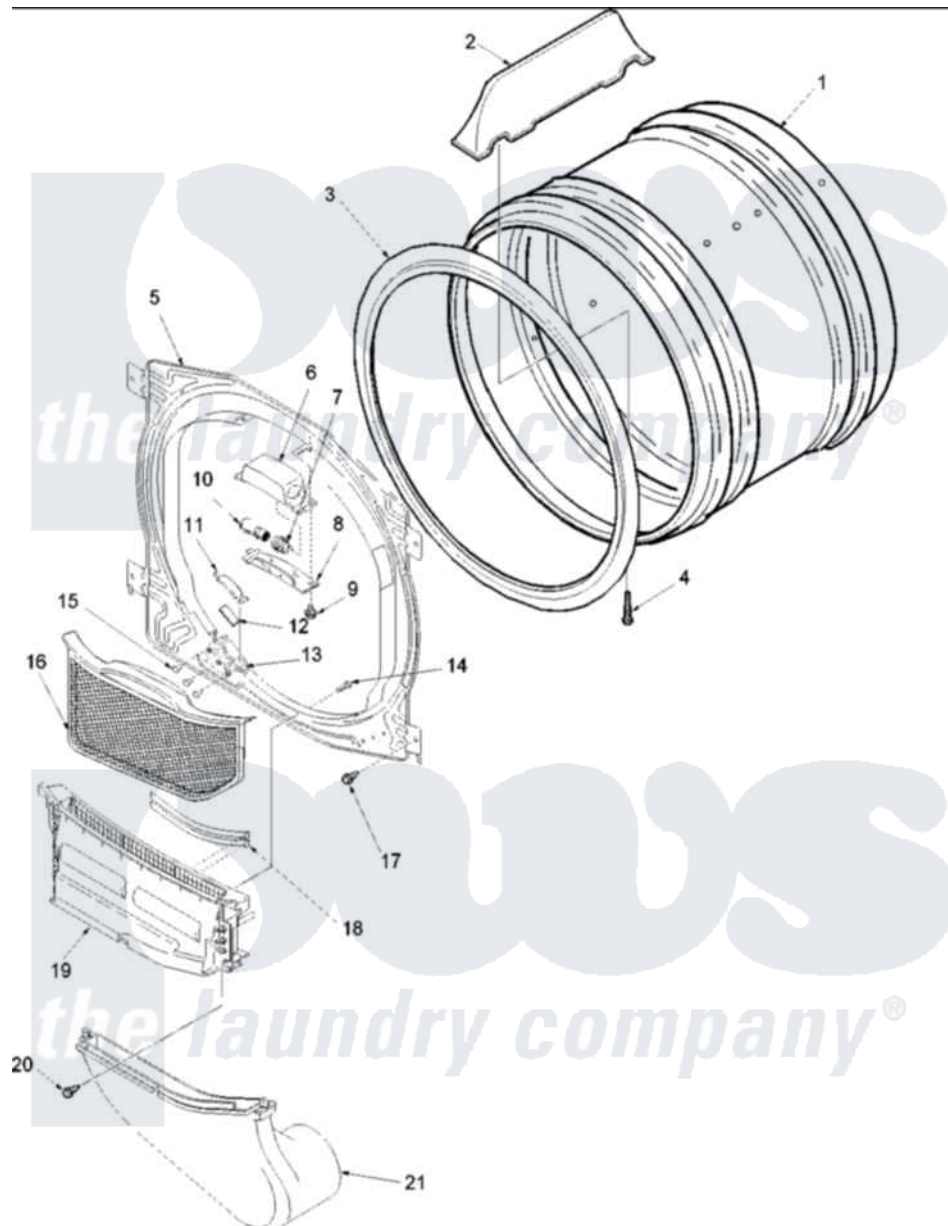

# Amana ALE565SAC (BOM: PALE565SAC) 04 - FRONT BULKHEAD, AIR DUCT & CYLINDER

Amana Residential Amana ALE565SAC (BOM: PALE565SAC) Dryer Parts Parts Diagram 04 - FRONT BULKHEAD, AIR DUCT & CYLINDER  
 Click on the part number to view part

Item	Original Part Number	Replaced By	Status	Part Description
1	503657W	<a href="#">504467WP</a>		Cylinder Assembly
2	503703	<a href="#">12002559</a>		Baffle Kit
3	501801	<a href="#">37001132</a>		Seal, Cylinder
4	<a href="#">Y62588</a>			Screw, 10BT-12 X 1 Tap
5	503709WP	<a href="#">503616WP</a>		Assembly, Frt Bulkhead
6	503622	<a href="#">Y504452</a>		Light Assembly
7	504458	<a href="#">Y504452</a>		Light Assembly
8	<a href="#">40094301</a>			Lens, Light
9	500227	<a href="#">505295</a>		Screw, No.8ab-16 x 3/4 PH
10	Y60954	<a href="#">67001316</a>		Bulb, Light
11	Y501676	<a href="#">37001298</a>		Glide- Dry
12	500092	<a href="#">510189</a>		Pad Felt
13	<a href="#">37001036</a>			Bracket, Cylinder Glide
15	37001031	<a href="#">3370225</a>		Screw
16	Y503627	<a href="#">37001142</a>		Filter, Lint