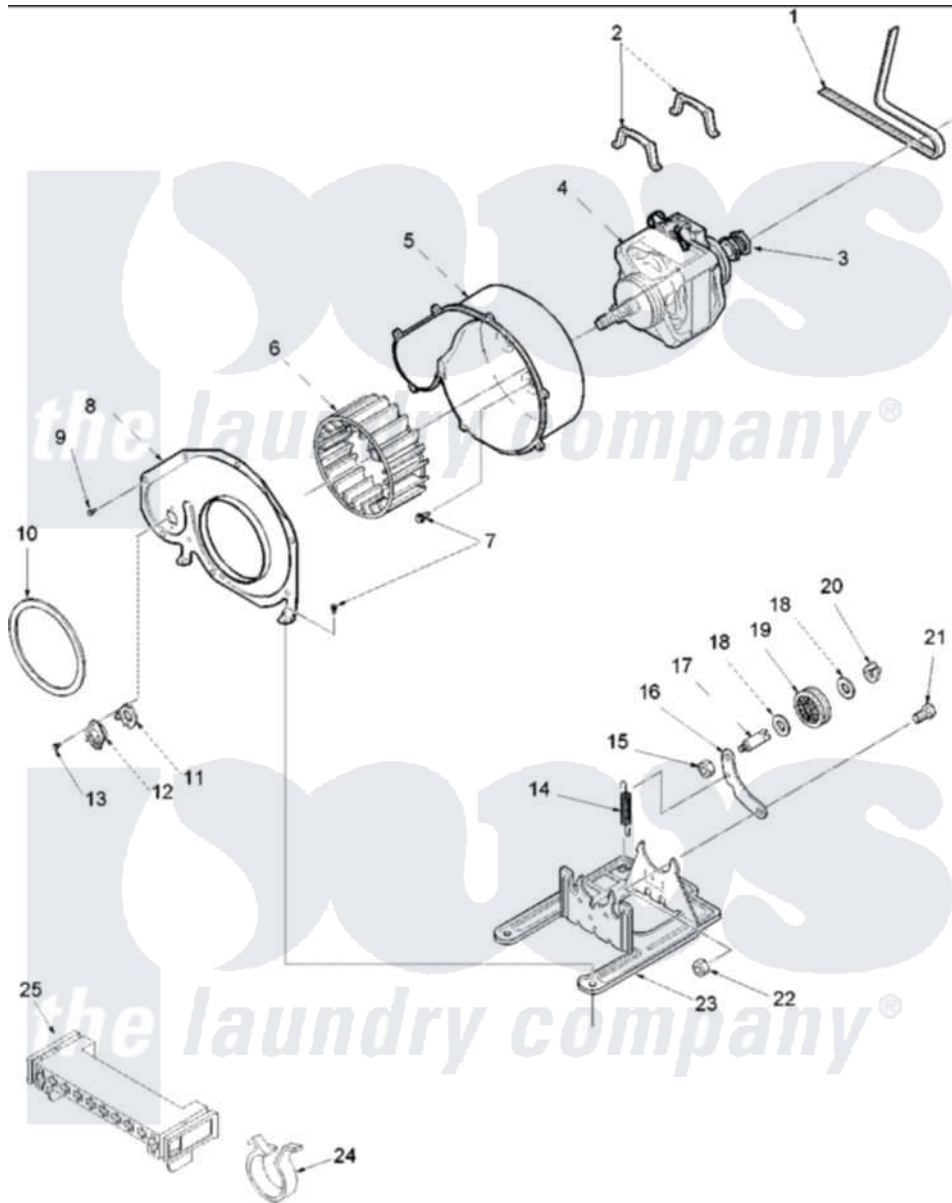

Amana ALE565SAC (BOM: PALE565SAC) 06 - MOTOR AND FAN ASSEMBLY

Amana Residential Amana ALE565SAC (BOM: PALE565SAC) Dryer Parts Parts Diagram 06 - MOTOR AND FAN ASSEMBLY

[Click on the part number to view part](#)

Item	Original Part Number	Replaced By	Status	Part Description
1	40111201			Belt, Cylinder
2	Y58047	660658		Clamp, Motor Mounting 343481 685441
3	40048501	2200376		Motor
4	40099801	2200376		Motor
5	56020			Housing, Blower
6	56000	510139P		Assembly Blower Fan Package
8	500078	511969P		Kit Blower Housing And Cover
10	40090001	37001119		Seal, Blower Housing
11	61623			Thermostat, Heater-BR
12	503979			Thermostat
13	Y33561	489464		Screw
14	56076			Spring, Idler
15	56156	358160		Nut

16	500910	37001144	Assembly- Idler
17	56461		Shaft
18	52549		Washer, 501 ID X3/4 Odx
19	Y54414		Assembly, Wheel And Bearing
20	23748		Ring, Retaining
21	500824		Screw, 1/4-20 Unc Hex
22	52566	27001225	Nut, Jam Mid Lock 1/4-20
23	503613		Mount, Motor
25	500338		Housing-10 Position
NI	500269	37001287	Assembly, Idler Lever/Shaft/Pulley