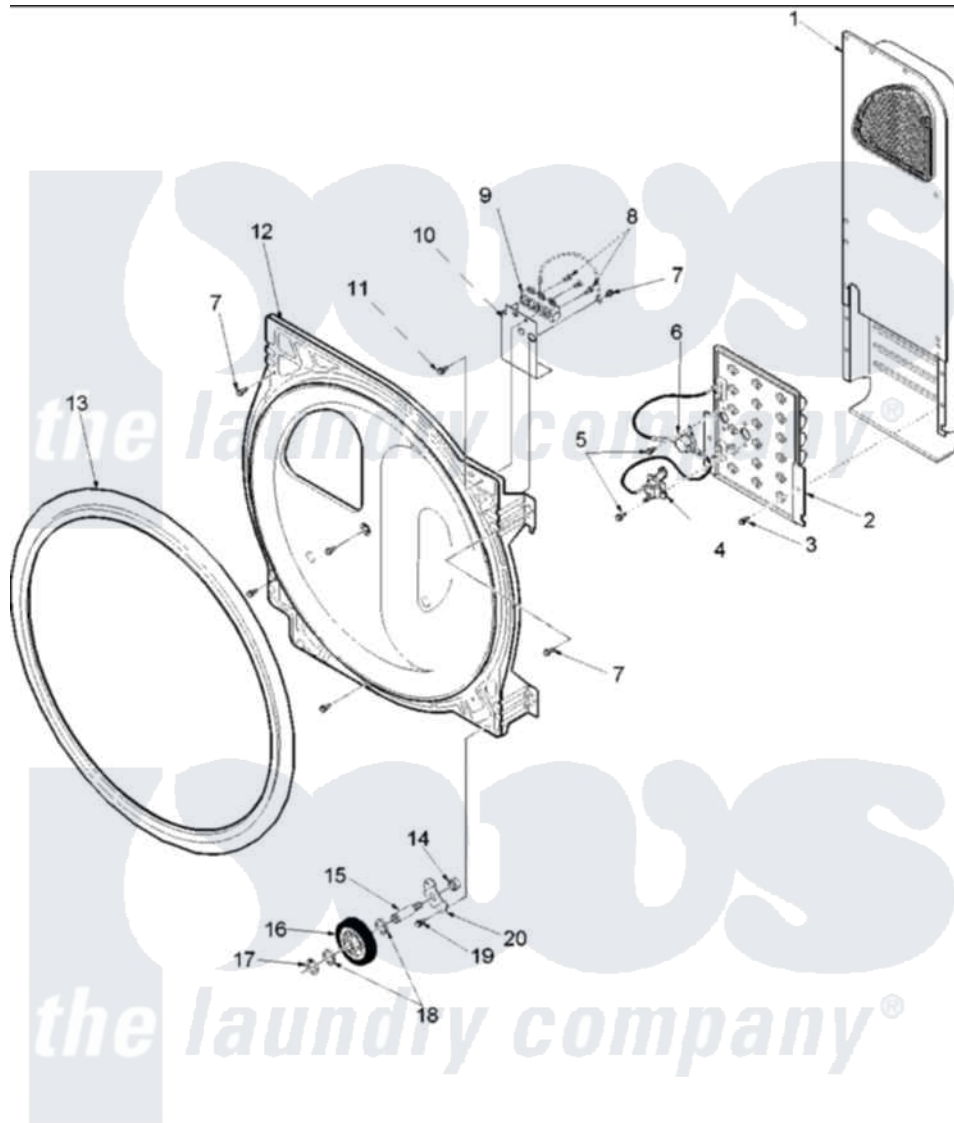

Amana ALE565SAC (BOM: PALE565SAC) 07 - REAR BULKHEAD, ROLLERS & AIR DUCT

Amana Residential Amana ALE565SAC (BOM: PALE565SAC) Dryer Parts Parts Diagram 07 - REAR BULKHEAD, ROLLERS & AIR DUCT

[Click on the part number to view part](#)

Item	Original Part Number	Replaced By	Status	Part Description
1	503605			Assembly, Heater Duct
2	Y503978			Assembly, Heater Kit
3	503688			Screw, 10B-16 X .34 I
4	40113801			Fuse, Thermal
5	23222	3177991		Screw
6	Y504237			Thermostat, Limit
7	20530			Screw, 10-24 x 3/8 Hex
8	Y61199	3400094		Screw, 10-32 X 3/8
9	61923			Block, Terminal
10	40111601	Y504185		Shield, Terminal Block
11	501285			Screw, No.12 X 9/16-Pla
12	504801W	502614WP		Bulkhead, Rear
13	501801	37001132		Seal, Cylinder
14	56156	358160		Nut
15	56461			Shaft

16	500214	37001042	Assembly, Cylinder Roller
17	23748		Ring, Retaining
18	Y504082		Washer, Wave
19	503688		Screw, 10B-16 X .34 I
20	500062	40113601	Assembly, Roller Brkt