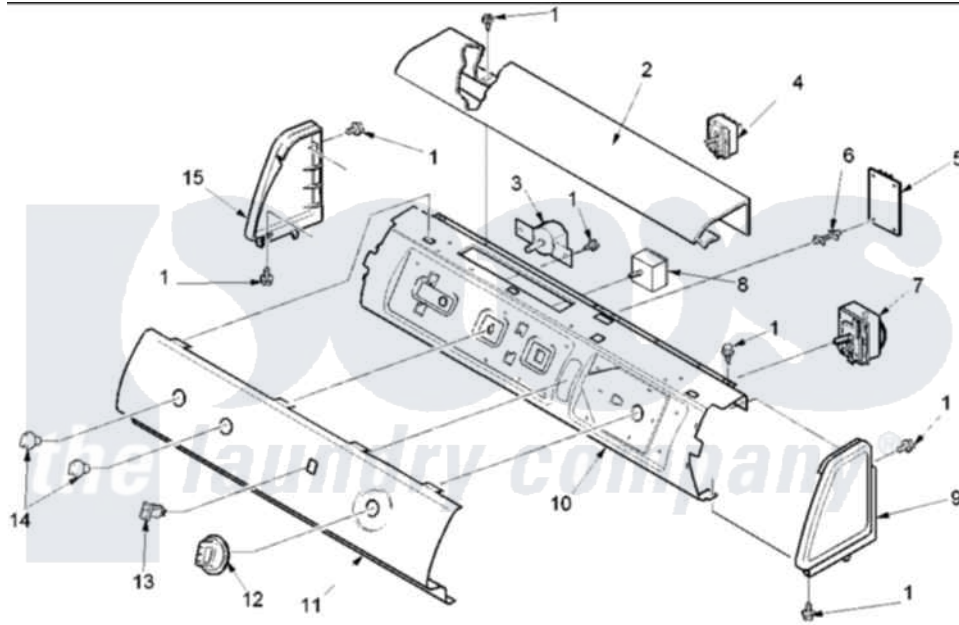

Amana ALE565SAW (BOM: PALE565SAW) 02 - CONTROL PANEL

Amana [Residential Amana ALE565SAW \(BOM: PALE565SAW\) Dryer Parts](#) Parts Diagram 02 - CONTROL PANEL
 Click on the part number to view part

Item	Original Part Number	Replaced By	Status	Part Description
2	503674W			Cover, Top
3	62173			Switch, Temperature Select
4	504166			Switch, Signal
5	40084301			Assembly, Moist Sensor Board
6	501523			Support, Circuit Board
7	40112801	R0000411		Timer
9	40012701W		Not Available	ENDCAP (RT-WHT)
10	40039611			Panel, Support
11	40071102W	40071101W		Panel, Graphic
12	40013601W	37001064		Knob- Time
13	38424W			Switch, Rocker
14	40013401C			Assembly, Selector Knob
15	40012702W			Endcap
NI	40092601	37001006		Harness, Wire Moisture Sensor