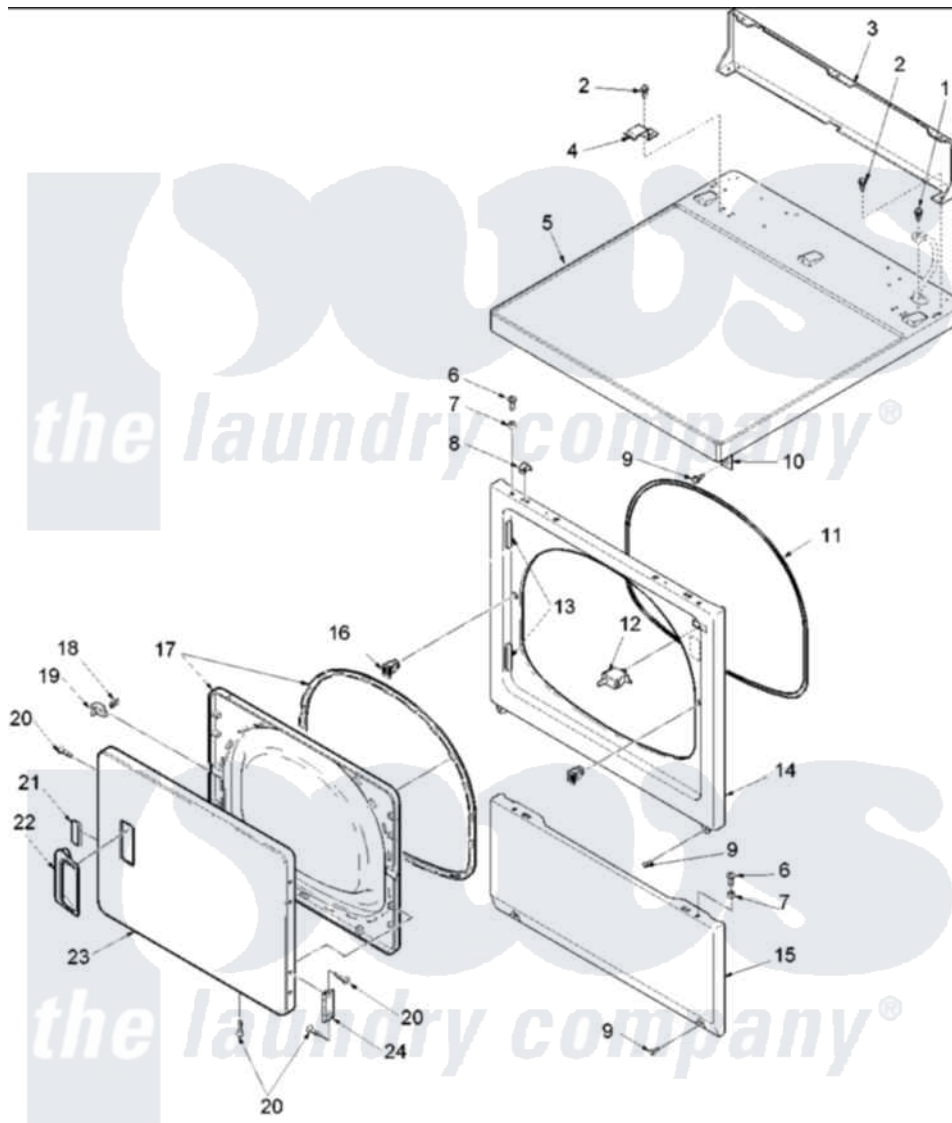

**Amana ALE565SAW (BOM: PALE565SAW) 03 - DOOR AND FRONT, ACCESS, AND TOP PANEL**

Amana Residential Amana ALE565SAW (BOM: PALE565SAW) Dryer Parts Parts Diagram 03 - DOOR AND FRONT, ACCESS, AND TOP PANEL  
 Click on the part number to view part

Item	Original Part Number	Replaced By	Status	Part Description
3	500343		Not Available	PANEL,BACK(HOME HOOD)
4	<a href="#">Y503876</a>			Clip, Hold Down
5	40070201W	<a href="#">37001027</a>		Panel, Top
8	56080	<a href="#">22001650</a>		Fastener, Spring
10	500084	<a href="#">40130801</a>		Bracket, Top Mount
11	504005	<a href="#">511056</a>		Seal Front Panel
12	Y504570	<a href="#">W10169313</a>		Switch-Dor
13	<a href="#">503126</a>			Plug, Hinge Hole
14	503639W	<a href="#">503656WP</a>		Panel, Front
15	40045302W	<a href="#">40045301WP</a>		Panel, Access
16	54660	<a href="#">LA-1003</a>		Door Catch Kit
17	503643W	<a href="#">37001028</a>		Seal And Liner, Assembly
18	500039	<a href="#">510181</a>		Strike Doormetal
19	500223	<a href="#">40116201</a>		Bracket, Door Strike
21	<a href="#">505328</a>			Wedge, Door Handle