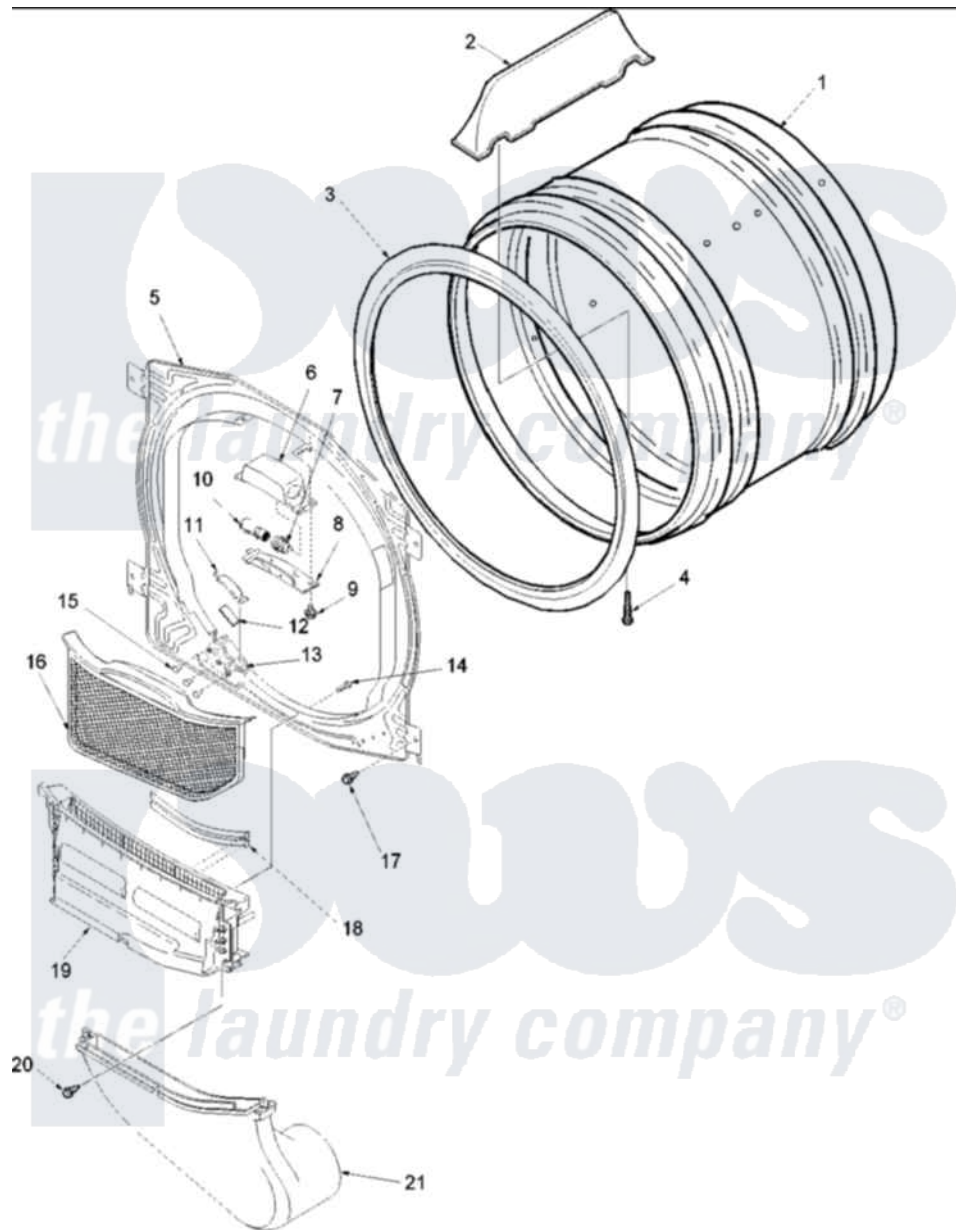

# Amana ALE565SAW (BOM: PALE565SAW) 04 - FRONT BULKHEAD, AIR DUCT & CYLINDER

Amana Residential Amana ALE565SAW (BOM: PALE565SAW) Dryer Parts Parts Diagram 04 - FRONT BULKHEAD, AIR DUCT & CYLINDER

Click on the part number to view part

Item	Original Part Number	Replaced By	Status	Part Description
1	503657W	<a href="#">504467WP</a>		Cylinder Assembly
2	503703	<a href="#">12002559</a>		Baffle Kit
3	501801	<a href="#">37001132</a>		Seal, Cylinder
4	<a href="#">Y62588</a>			Screw, 10BT-12 X 1 Tap
5	503709WP	<a href="#">503616WP</a>		Assembly, Frt Bulkhead
6	503622	<a href="#">Y504452</a>		Light Assembly
7	504458	<a href="#">Y504452</a>		Light Assembly
8	<a href="#">40094301</a>			Lens, Light
9	500227	<a href="#">505295</a>		Screw, No.8ab-16 x 3/4 PH
10	Y60954	<a href="#">67001316</a>		Bulb, Light
11	Y501676	<a href="#">37001298</a>		Glide- Dry
12	500092	<a href="#">510189</a>		Pad Felt
13	<a href="#">37001036</a>			Bracket, Cylinder Glide
15	37001031	<a href="#">3370225</a>		Screw
16	Y503627	<a href="#">37001142</a>		Filter, Lint