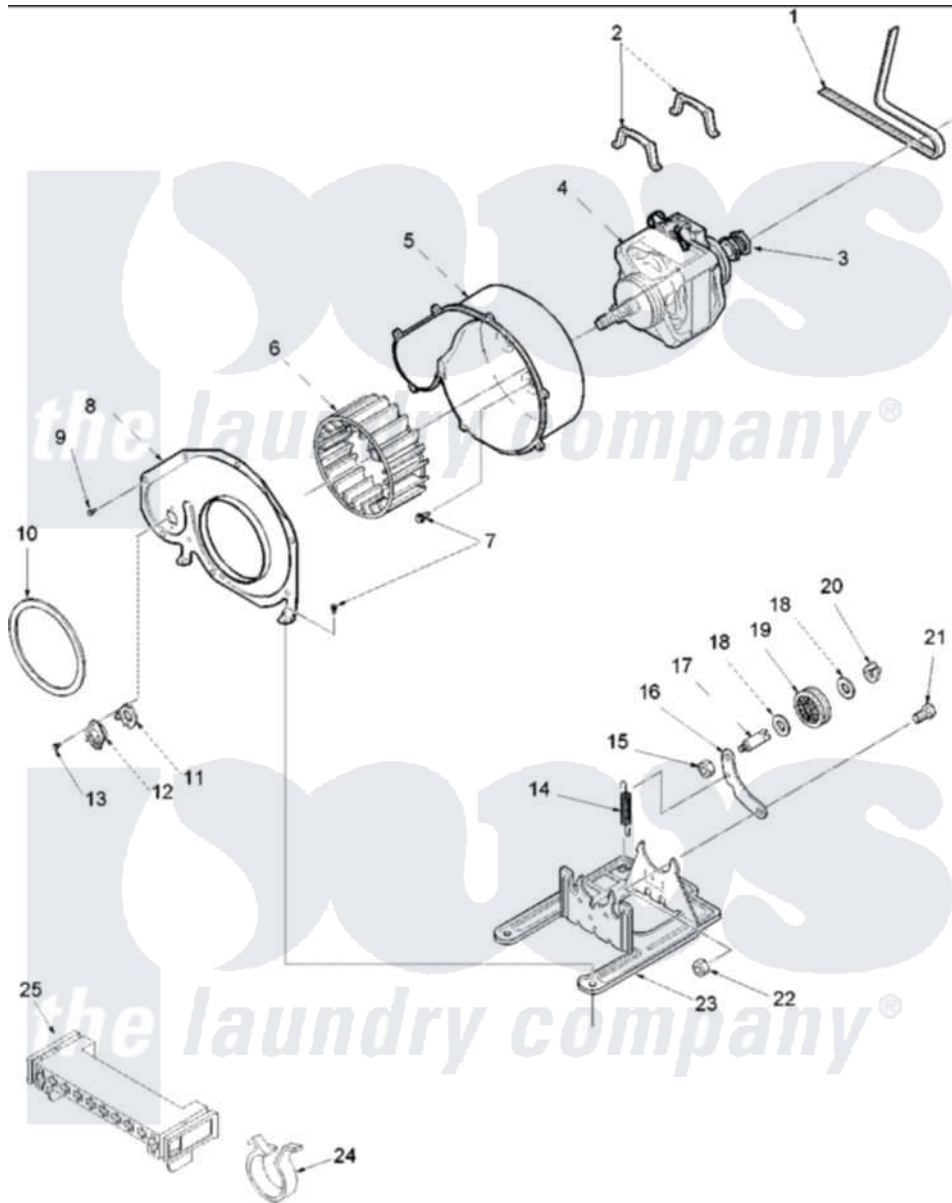

Amana ALE565SAW (BOM: PALE565SAW) 06 - MOTOR AND FAN ASSEMBLY

Amana Residential Amana ALE565SAW (BOM: PALE565SAW) Dryer Parts Parts Diagram 06 - MOTOR AND FAN ASSEMBLY

[Click on the part number to view part](#)

Item	Original Part Number	Replaced By	Status	Part Description
1	40111201			Belt, Cylinder
2	Y58047	660658		Clamp, Motor Mounting 343481 685441
3	40048501	2200376		Motor
4	40099801	2200376		Motor
5	56020			Housing, Blower
6	56000	510139P		Assembly Blower Fan Package
8	500078	511969P		Kit Blower Housing And Cover
10	40090001	37001119		Seal, Blower Housing
11	61623			Thermostat, Heater-BR
12	503979			Thermostat
13	Y33561	489464		Screw
14	56076			Spring, Idler
15	56156	358160		Nut

16	500910	37001144	Assembly- Idler
17	56461		Shaft
18	52549		Washer, 501 ID X3/4 Odx
19	Y54414		Assembly, Wheel And Bearing
20	23748		Ring, Retaining
21	500824		Screw, 1/4-20 Unc Hex
22	52566	27001225	Nut, Jam Mid Lock 1/4-20
23	503613		Mount, Motor
25	500338		Housing-10 Position
NI	500269	37001287	Assembly, Idler Lever/Shaft/Pulley